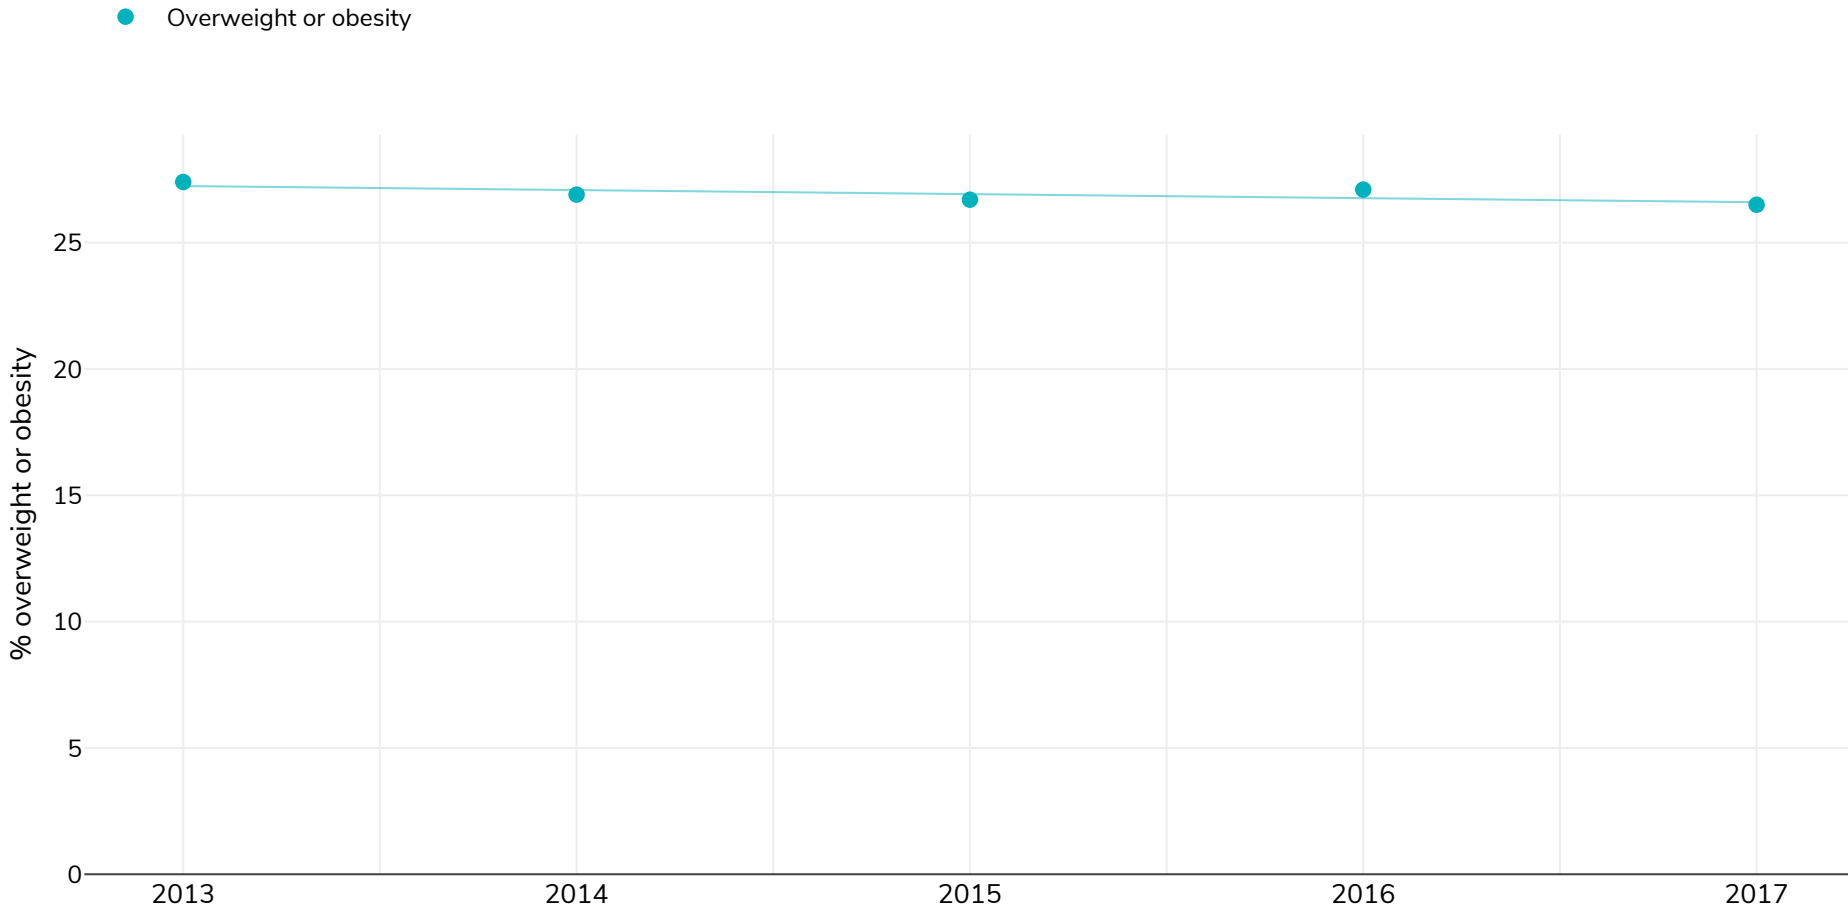

# Wales: % Children living with overweight or obesity, 2013-2018

## Boys

**Survey type:** Measured

**References:** For full details of references visit <https://data.worldobesity.org/>

**Notes:** Aged 4-5

**Definitions:** 85th & 95th centile not IOTF cut off

*Different methodologies may have been used to collect this data and so data from different surveys may not be strictly comparable. Please check with original data sources for methodologies used.*