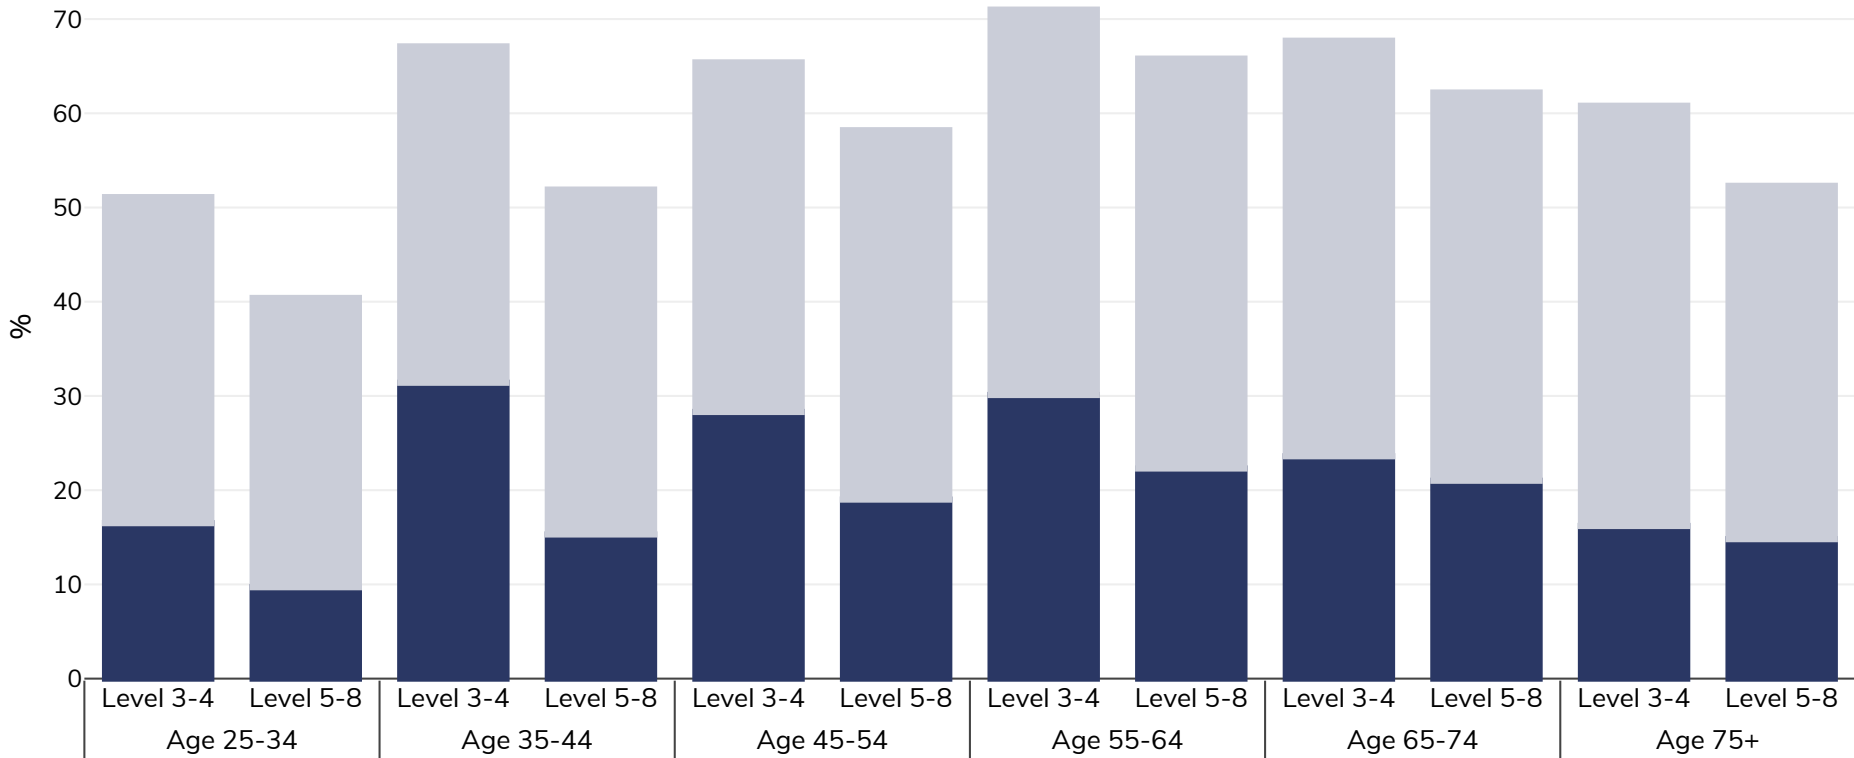

Finland: Overweight/obesity by age and education

Adults, 2019

■ Obesity ■ Overweight

Survey type: Self-reported

Area covered: National

References: Eurostat 2019. Available at https://appsso.eurostat.ec.europa.eu/nui/show.do?dataset=hlth_ehis_bm1e&lang=en (last accessed 09.08.21).

Notes: NB. Some age ranges missing due to insufficient data to display by age & educational status. No data for those in 0-2 educational category

Unless otherwise noted, overweight refers to a BMI between 25kg and 29.9kg/m², obesity refers to a BMI greater than 30kg/m².