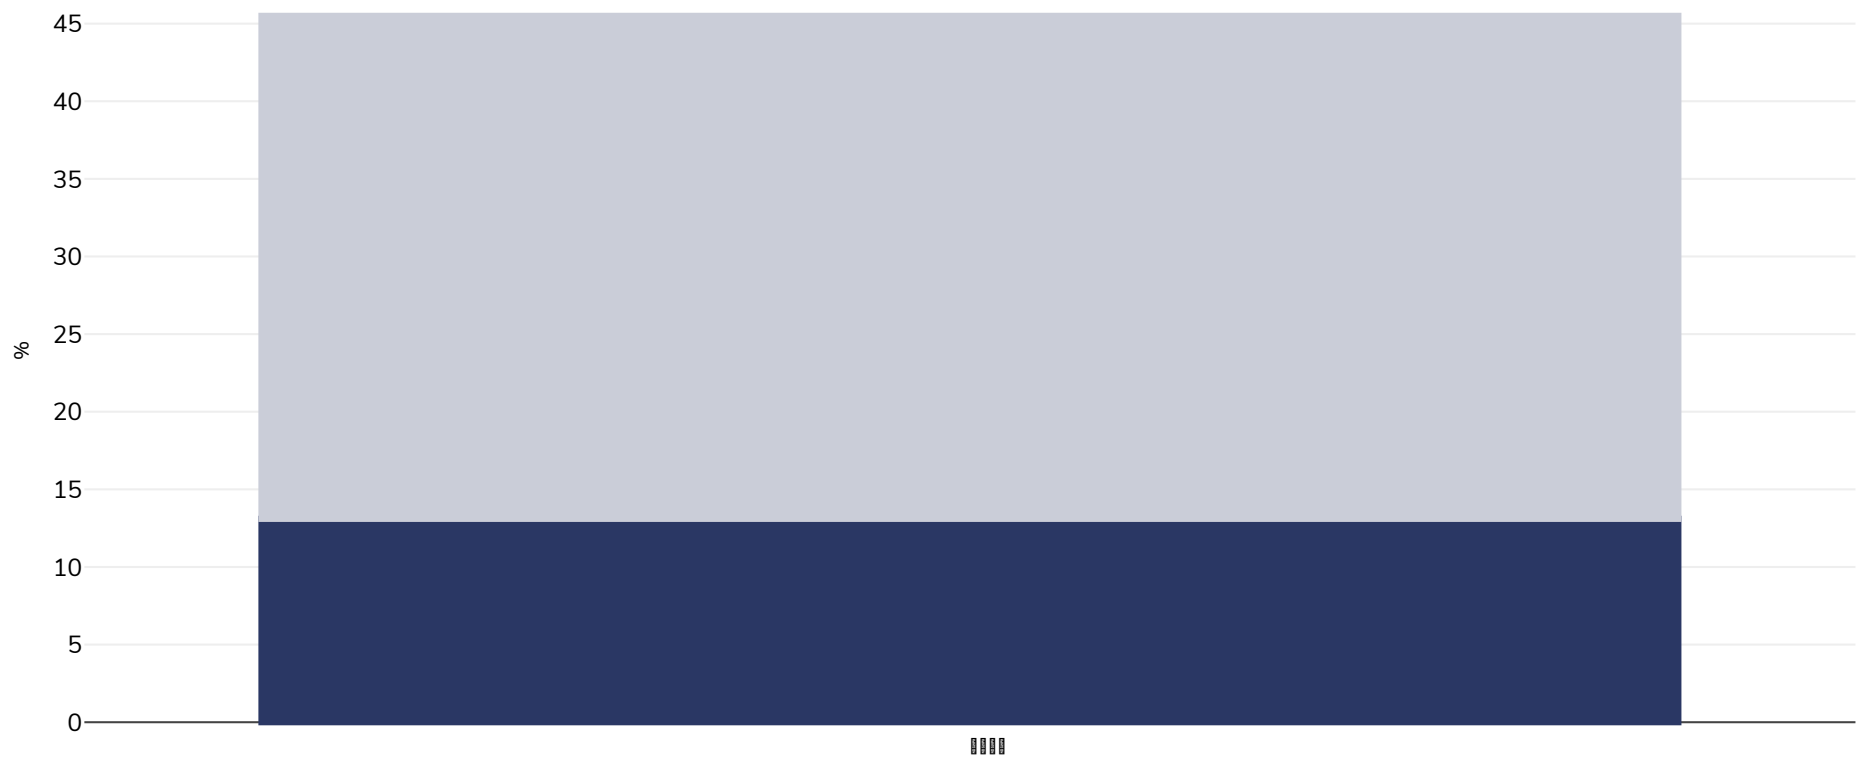

NO DATA

Legend: [Dark Blue] [Light Blue]

MDHS 2009

Only women aged 15 - 49.