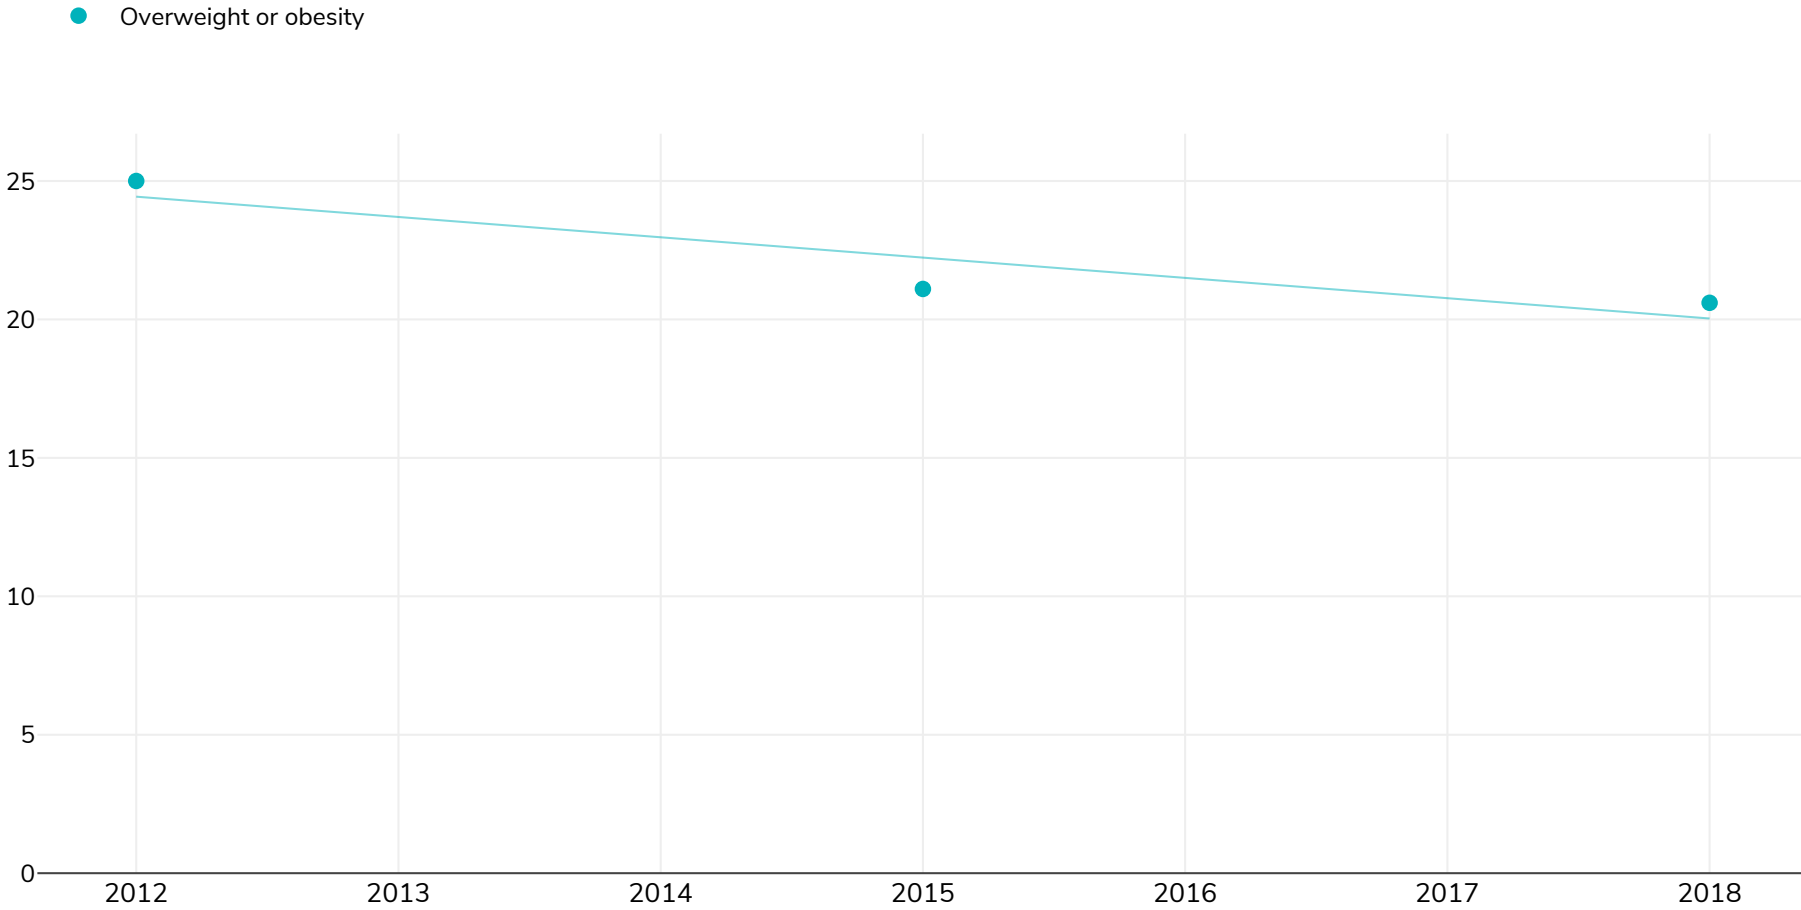

Slovenia: % Children living with overweight or obesity, 2012-2020

Boys

Survey type: Measured

References: For full details of references visit <https://data.worldobesity.org/>

Unless otherwise noted, overweight refers to a BMI between 25kg and 29.9kg/m², obesity refers to a BMI greater than 30kg/m².

Different methodologies may have been used to collect this data and so data from different surveys may not be strictly comparable. Please check with original data sources for methodologies used.