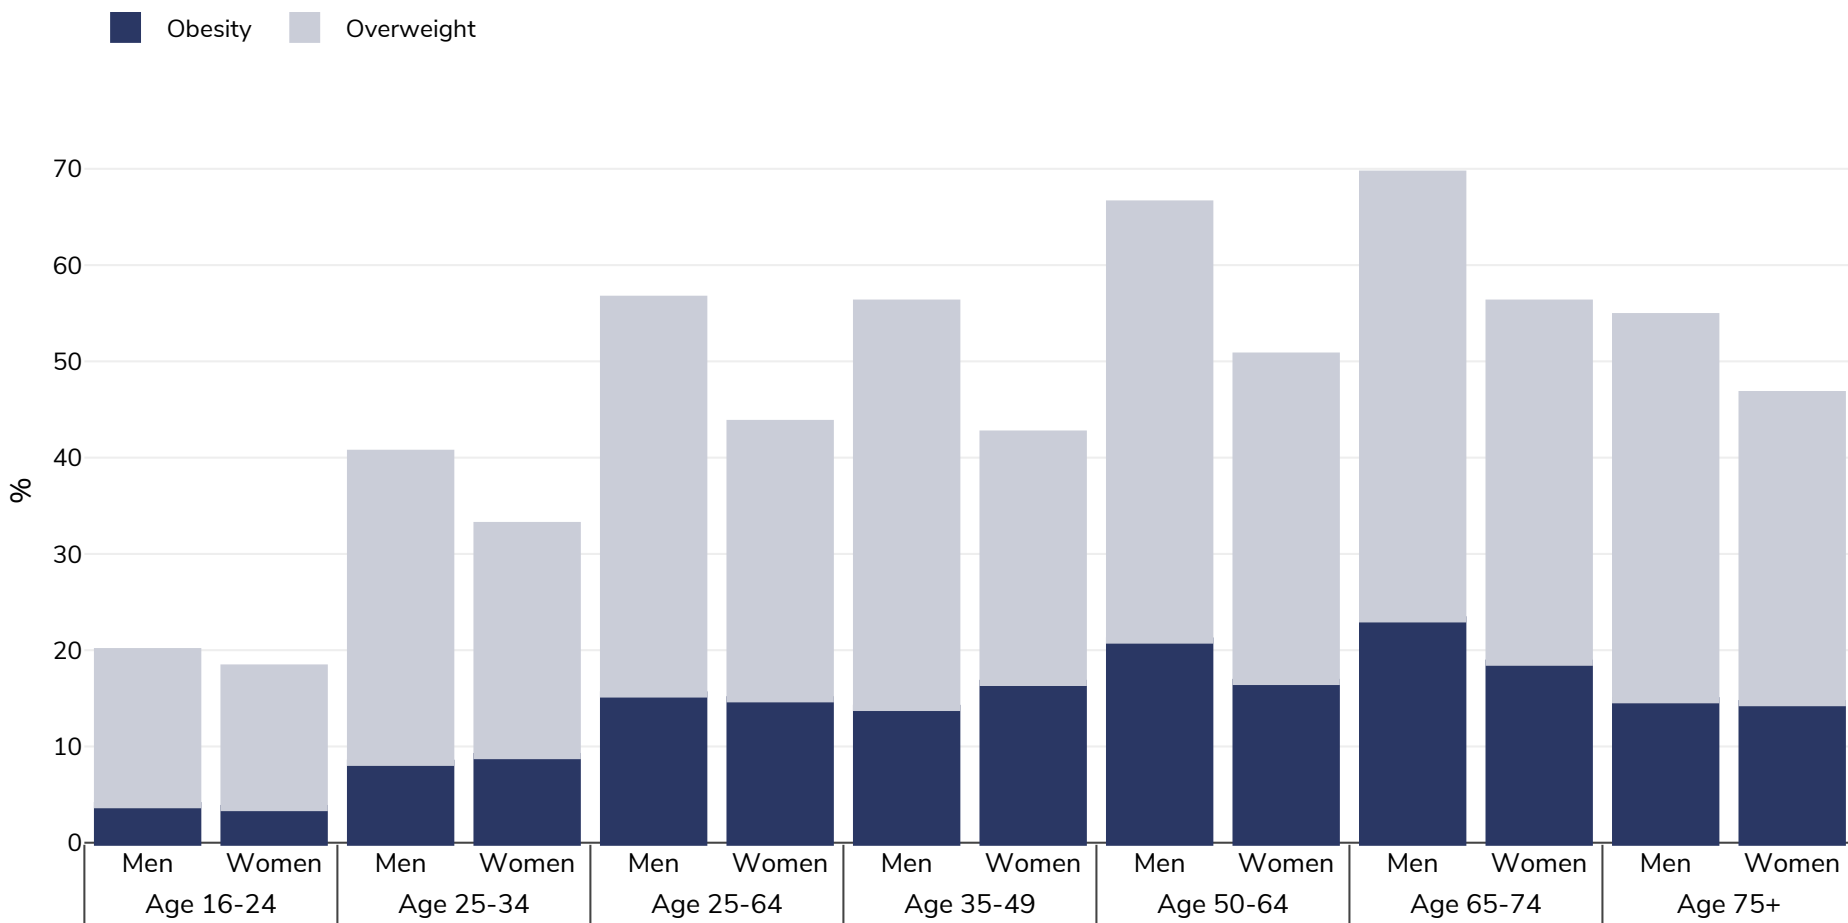

Belgium: Overweight/obesity by age

Adults, 2017

Survey type: Self-reported

Area covered: National

References: Eurostat Database http://appsso.eurostat.ec.europa.eu/nui/show.do?dataset=ilc_hch10&lang=en (last accessed 25.08.20)

Unless otherwise noted, overweight refers to a BMI between 25kg and 29.9kg/m², obesity refers to a BMI greater than 30kg/m².