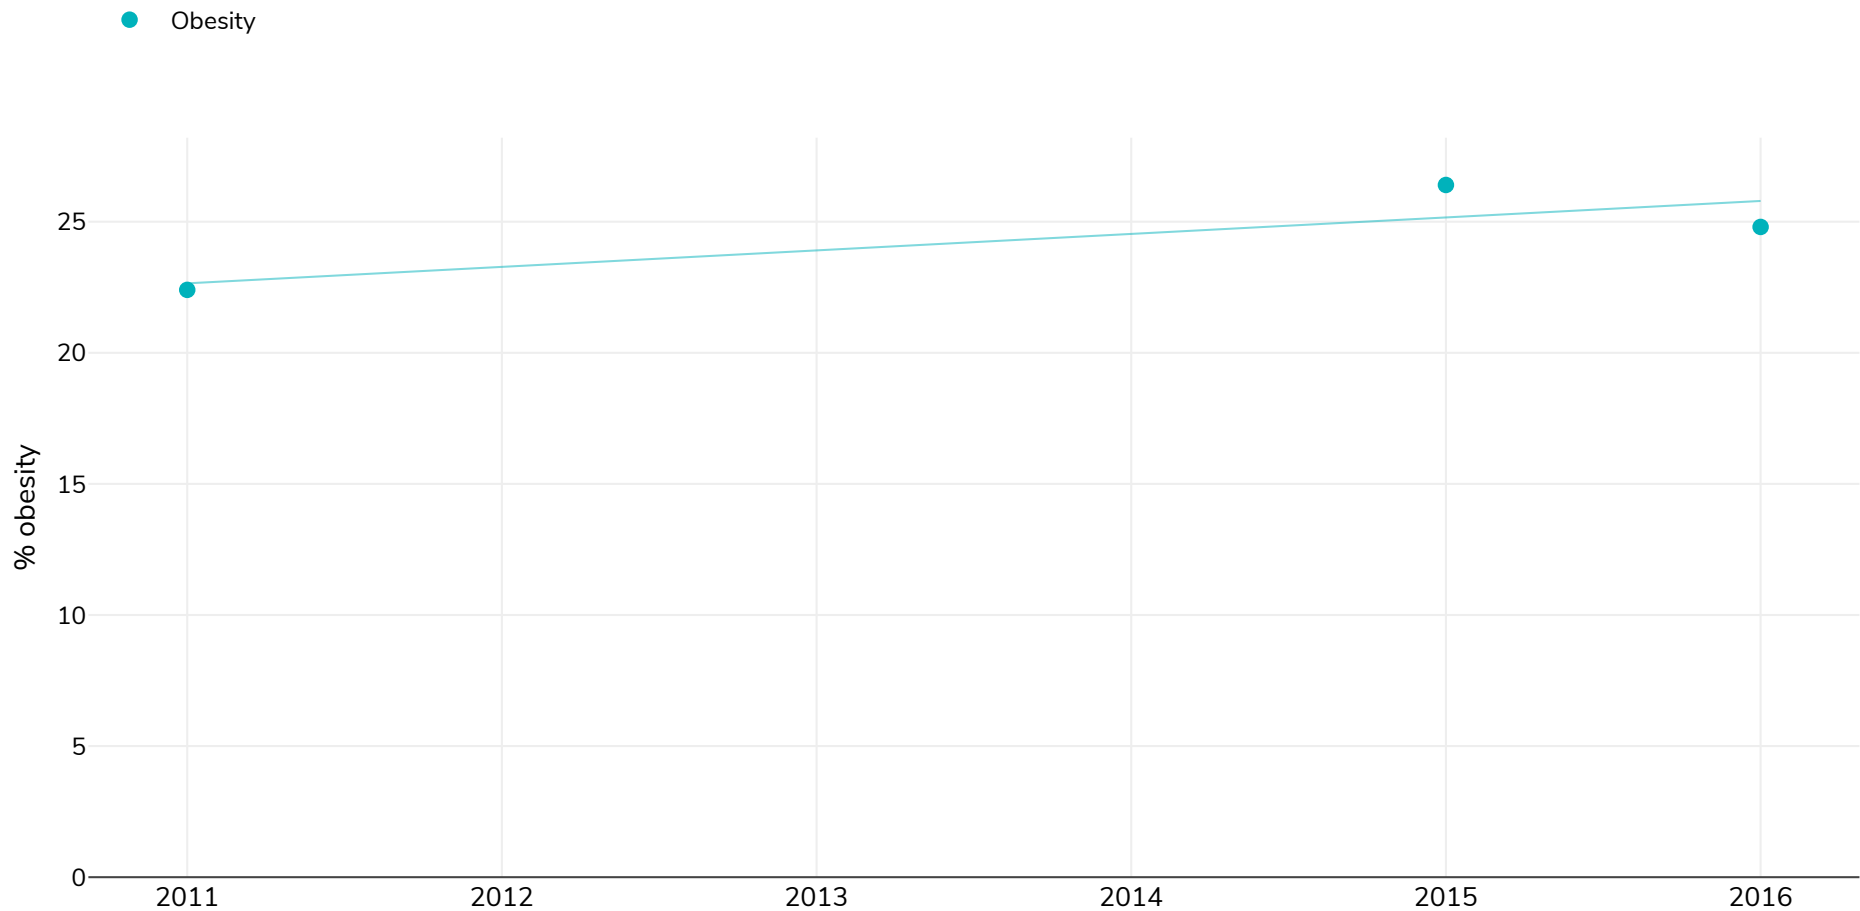

Egypt: % Adults living with obesity, 2011-2017

Men

Survey type: Measured

References: For full details of references visit <https://data.worldobesity.org/>

Unless otherwise noted, overweight refers to a BMI between 25kg and 29.9kg/m², obesity refers to a BMI greater than 30kg/m².

Different methodologies may have been used to collect this data and so data from different surveys may not be strictly comparable. Please check with original data sources for methodologies used.