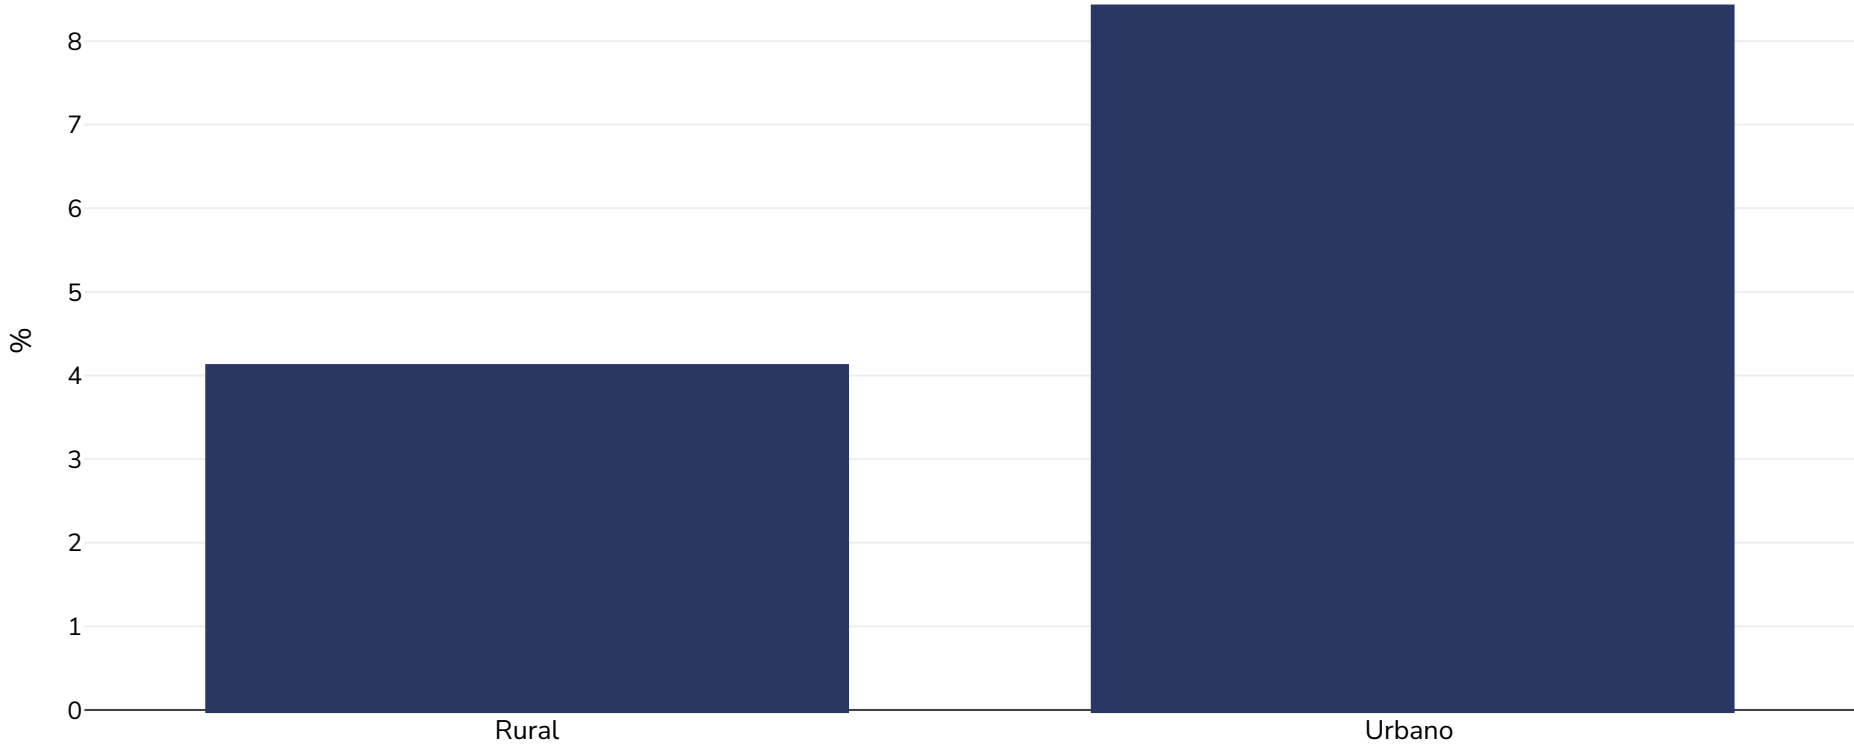

México: Overweight/obesity by region

Infants, 2021

■ Sobrepeso u obesidad

Tamaño de la muestra: 9771967

Referencias: Other: Encuesta Nacional de Salud y Nutrición Continua, Mexico 2021

Notas: UNICEF/WHO/World Bank Joint Child Malnutrition Estimates Expanded Database: Overweight (Survey Estimates), May 2023, New York. For more information about the methodology, please consult <https://data.unicef.org/resources/jme-2023-country-consultations/>