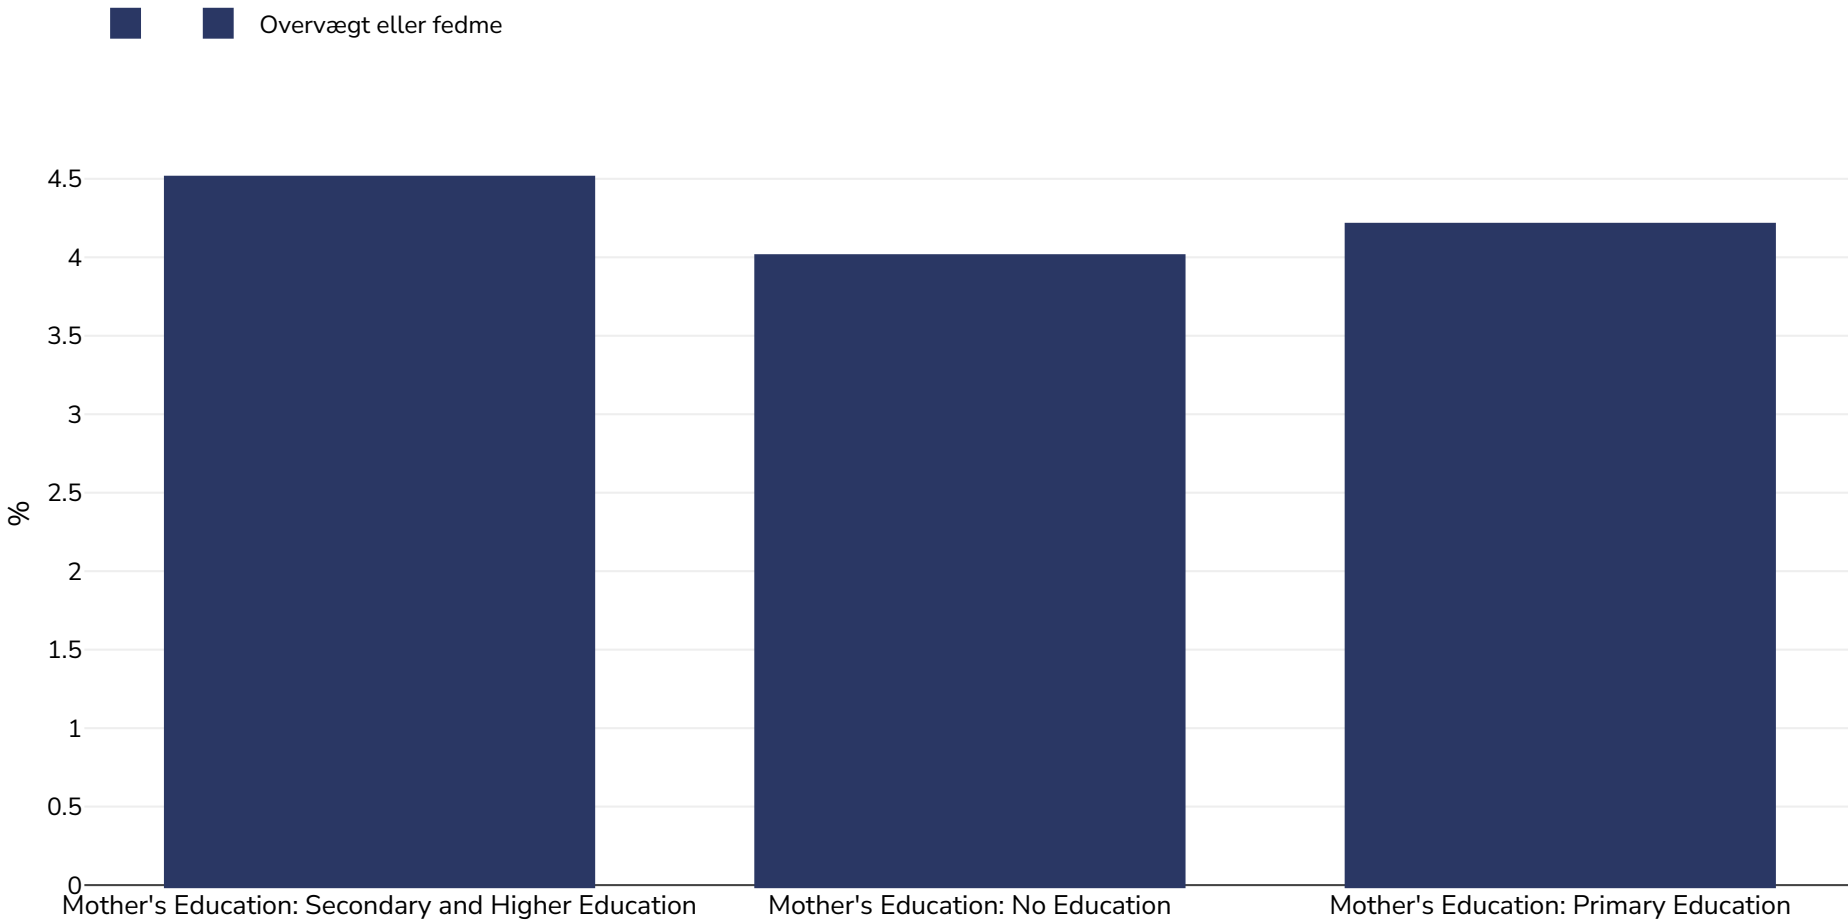

Oman: Overweight/obesity by education

Infants, 2014

Prøvens størrelse: 4498

Referencer: MICS: Multiple Indicator Cluster Survey 2014, Final Report. Muscat, Oman, 2016.

Noter (kun tilgængelige på engelsk): UNICEF/WHO/World Bank Joint Child Malnutrition Estimates Expanded Database: Overweight (Survey Estimates), May 2023, New York. For more information about the methodology, please consult <https://data.unicef.org/resources/jme-2023-country-consultations/>