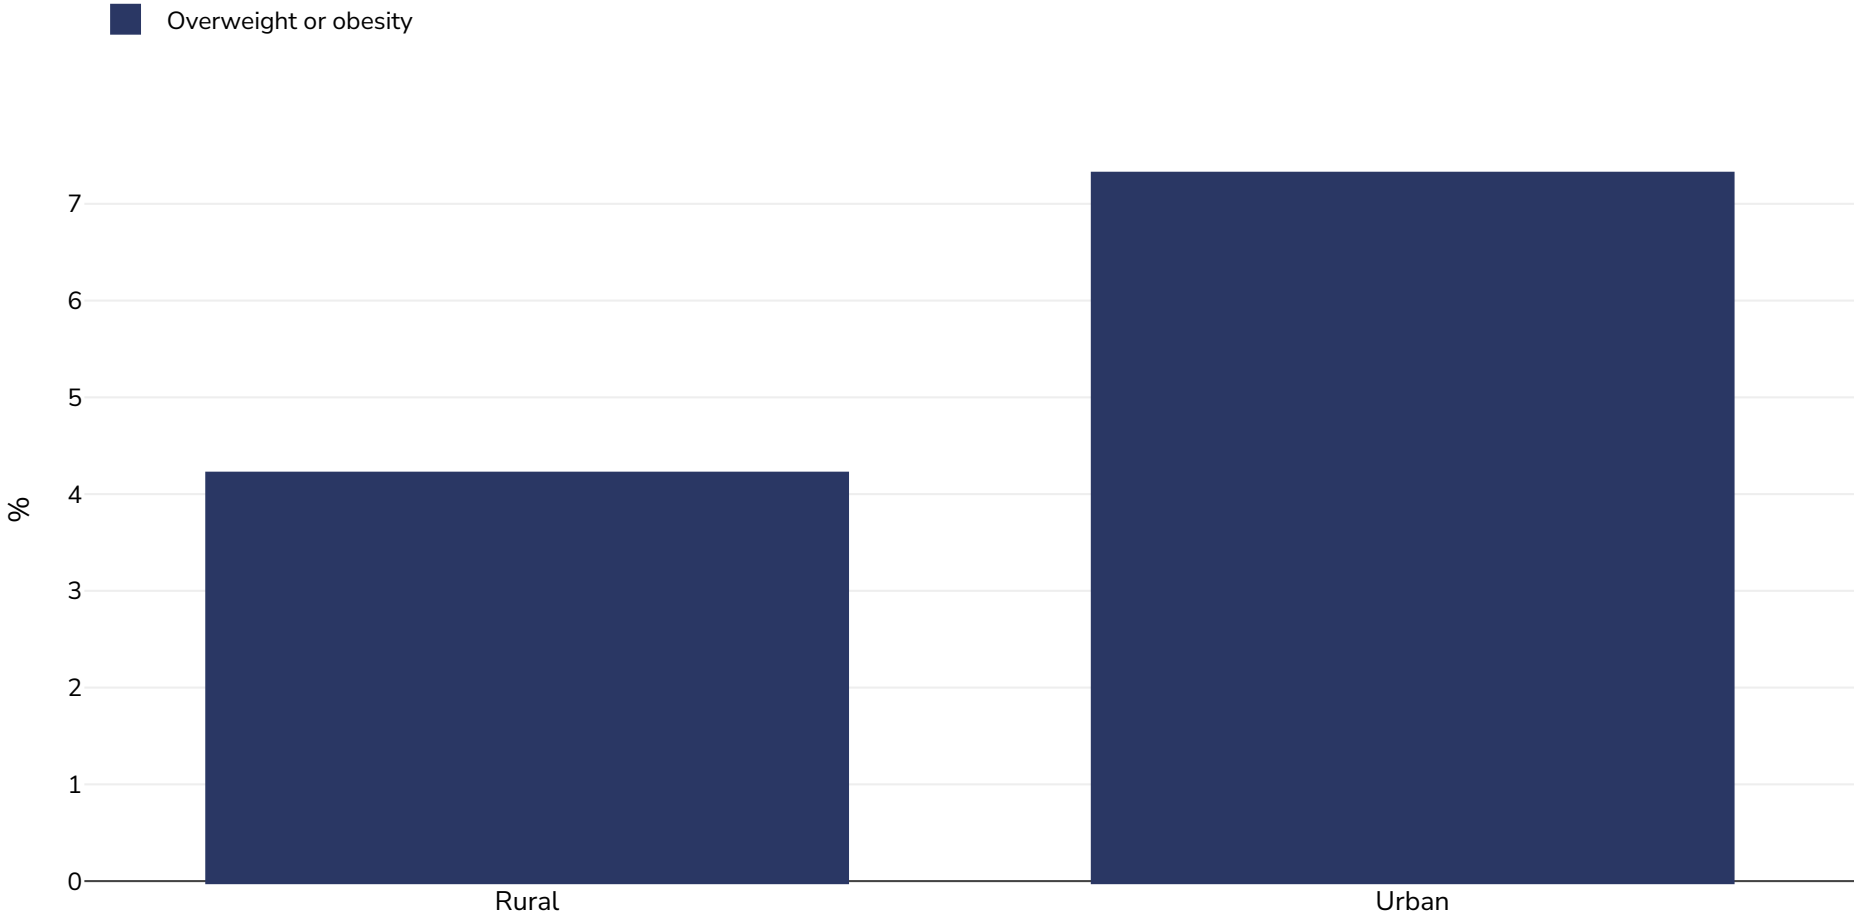

Vanuatu: Overweight/obesity by region

Infants, 2013

Sample size: 1291

References: DHS-Style: Vanuatu demographic and health survey 2013. Port Vila, Vanuatu, 2014.

Notes: UNICEF/WHO/World Bank Joint Child Malnutrition Estimates Expanded Database: Overweight (Survey Estimates), May 2023, New York. For more information about the methodology, please consult <https://data.unicef.org/resources/jme-2023-country-consultations/>