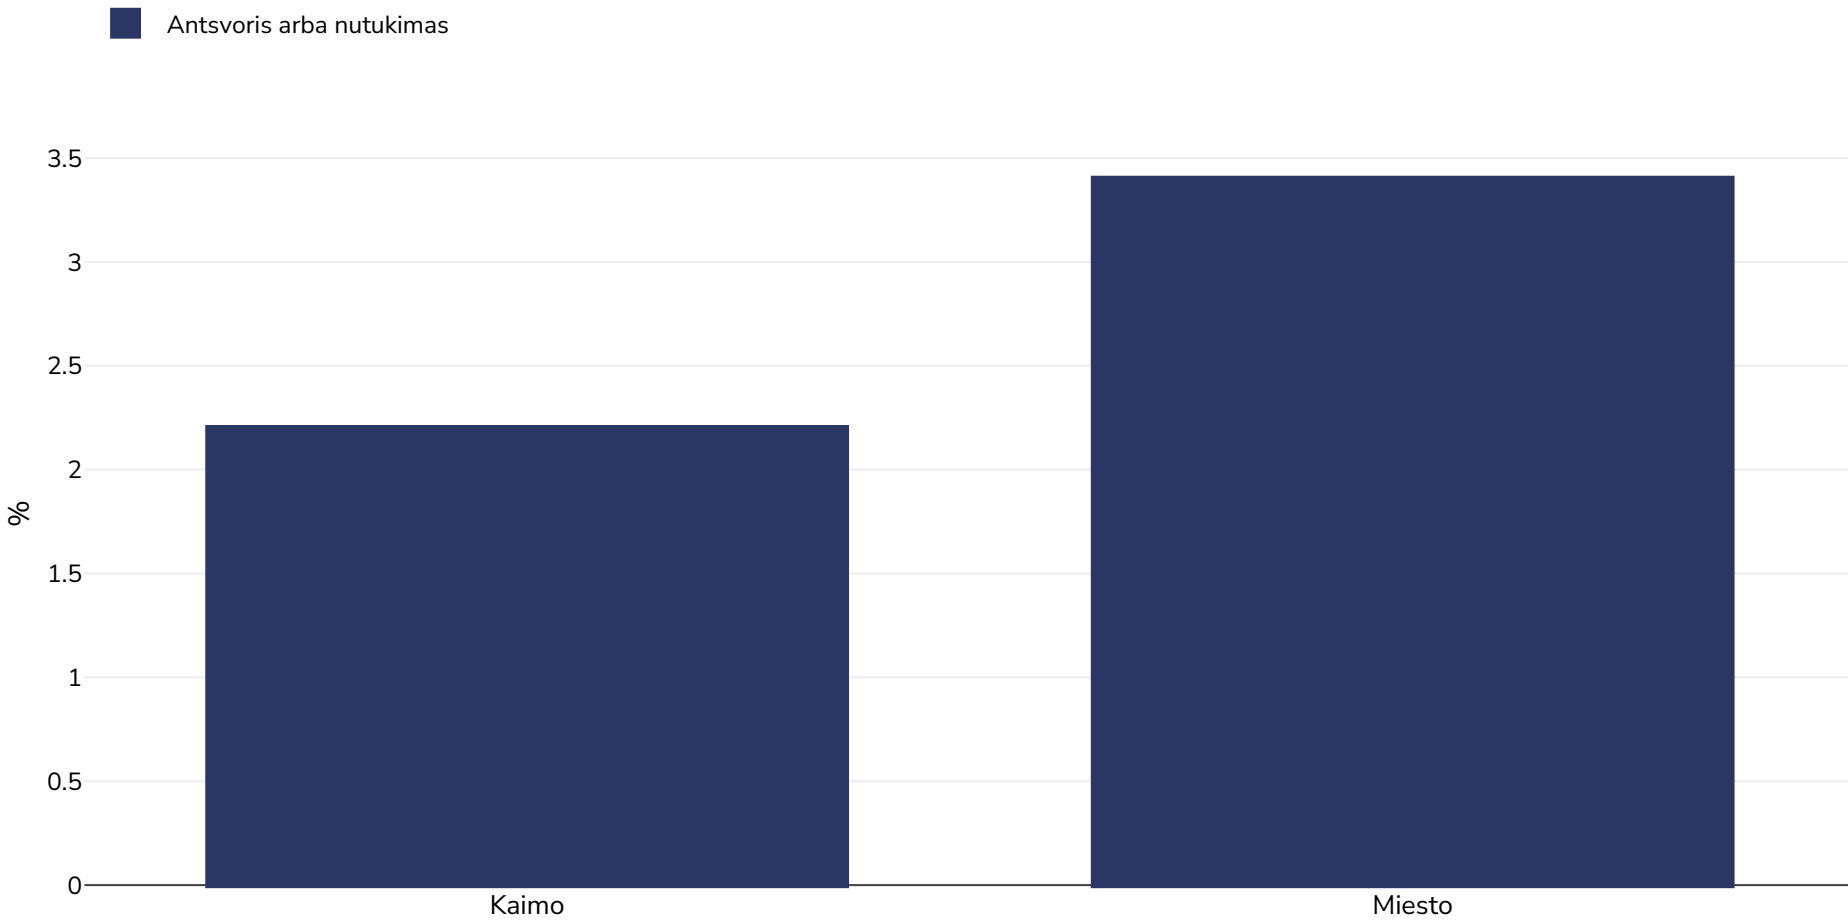

Laosas: Overweight/obesity by region

Infants, 2015

Imties dydis:	29788
Nuorodos:	Other: Lao Child Anthropometry Assessment Survey: Add-On to the 2015 National Immunization Survey, Final Report, February 2016
Pastabos (tik anglų k.):	UNICEF/WHO/World Bank Joint Child Malnutrition Estimates Expanded Database: Overweight (Survey Estimates), May 2023, New York. For more information about the methodology, please consult https://data.unicef.org/resources/jme-2023-country-consultations/
Apibrėžimai (anglų k.):	=>+SD