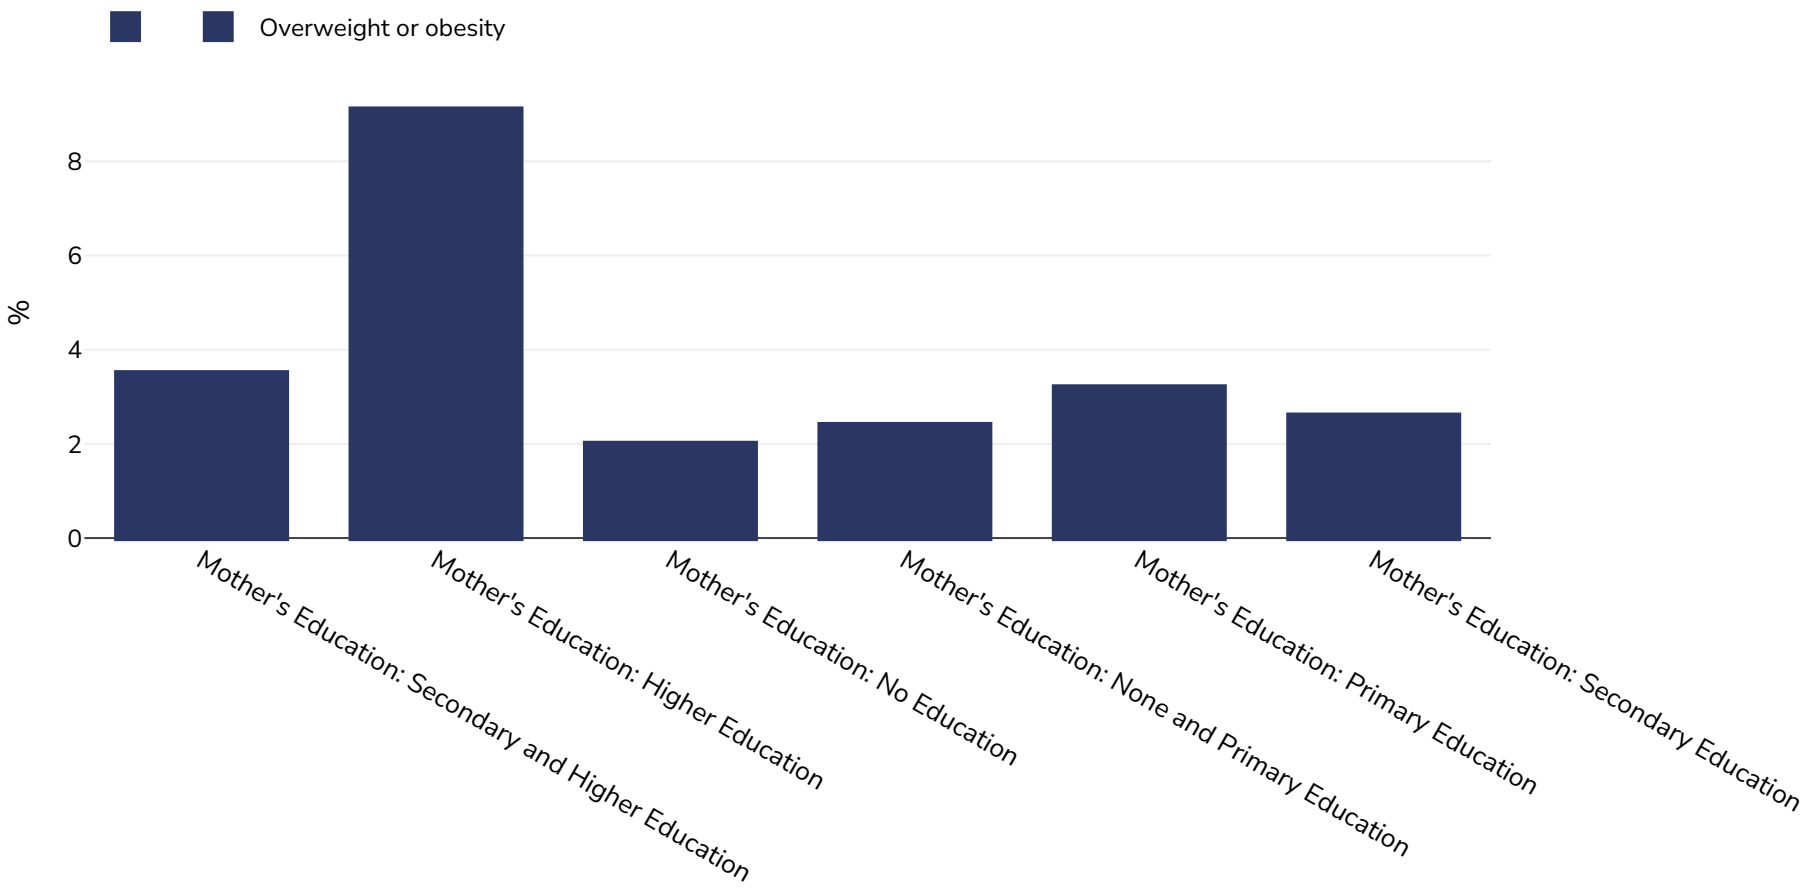

Guinea-Bissau: Overweight/obesity by education

Infants, 2018-2019

Sample size:	7410
References:	MICS: Inquérito aos Indicadores Múltiplos (MICS5) 2018-2019, Relatório Final. Bissau, Guiné-Bissau: Ministério da Economia e Finanças e Direcção Geral do Plano/ Instituto Nacional de Estatística (INE).
Notes:	UNICEF/WHO/World Bank Joint Child Malnutrition Estimates Expanded Database: Overweight (Survey Estimates), May 2023, New York. For more information about the methodology, please consult https://data.unicef.org/resources/jme-2023-country-consultations/
Definitions:	=>+SD