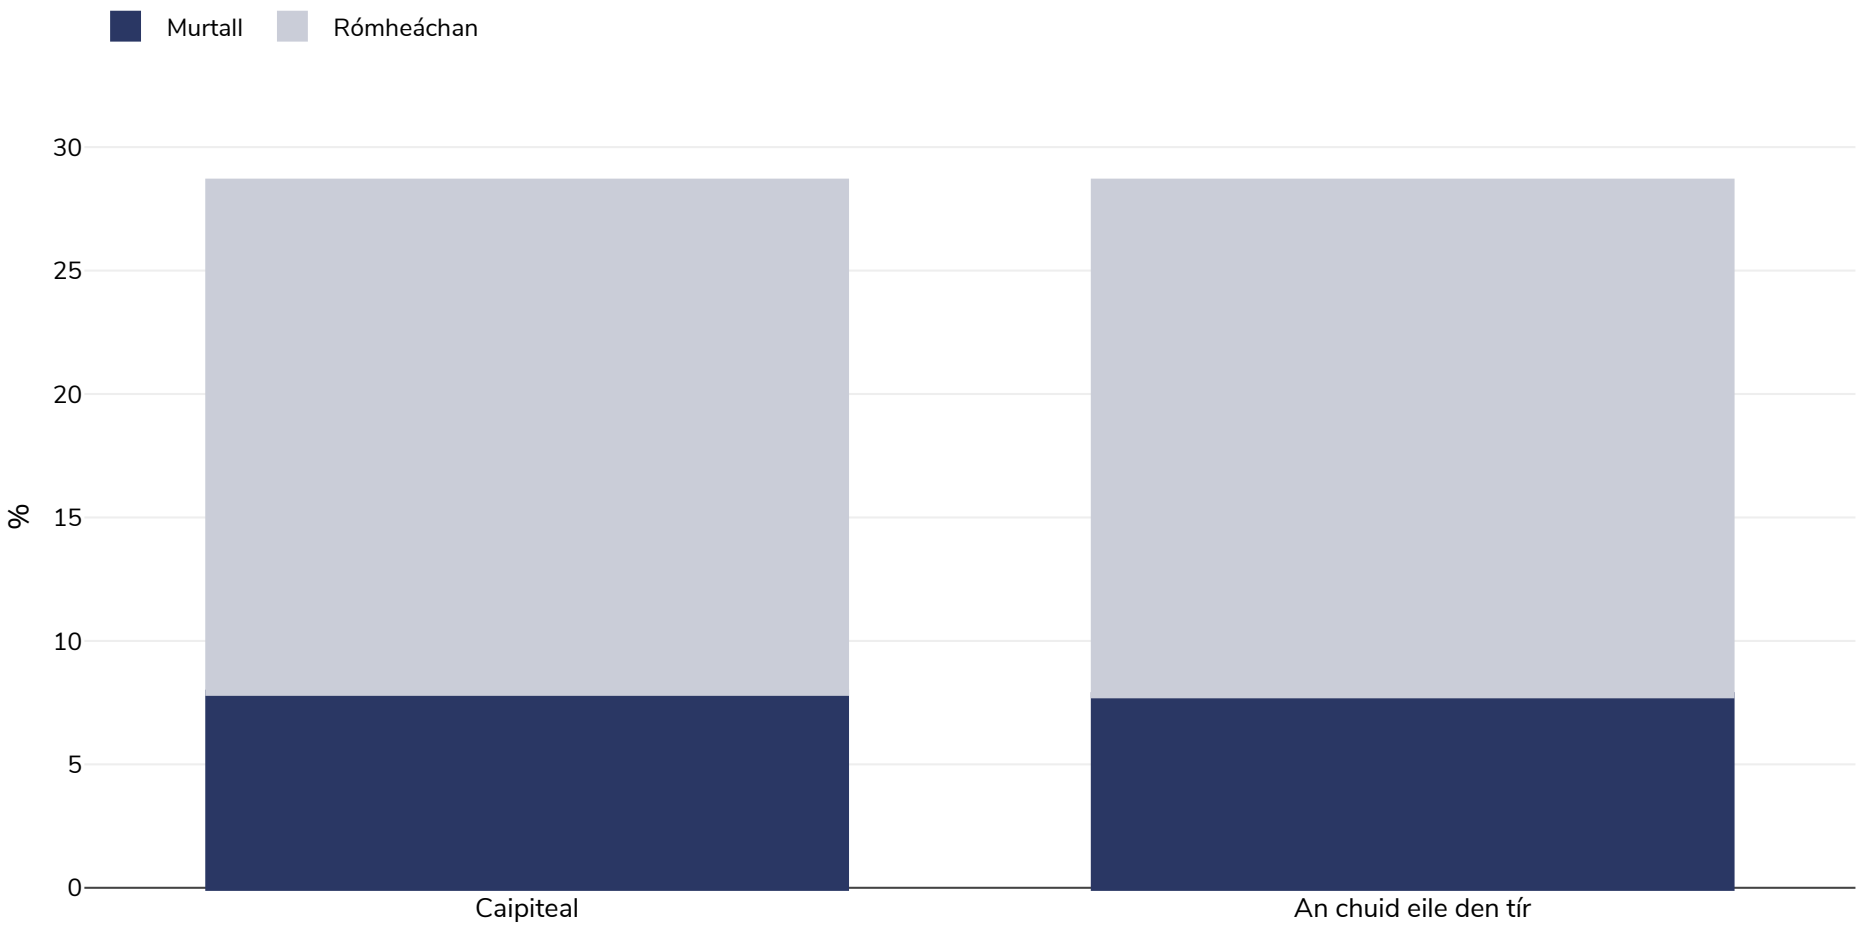

Guatamala: Overweight/obesity by region

Buachaillí, 2015

Cineál an tsuirbhé:	Féintuairiscithe
Aois:	13-17
Samplamhéid:	4374
Ceantar Clúdaithe:	Náisiúnta
Tagairtí:	World Health Organization. Global school-based student health survey (GSHS). Available from: https://www.who.int/ncds/surveillance/gshs/factsheets/en/ . [Accessed 20 February 2019].
Nótaí:	WHO cut-offs used and based on Self-reported data.
Cutoffs:	WHO