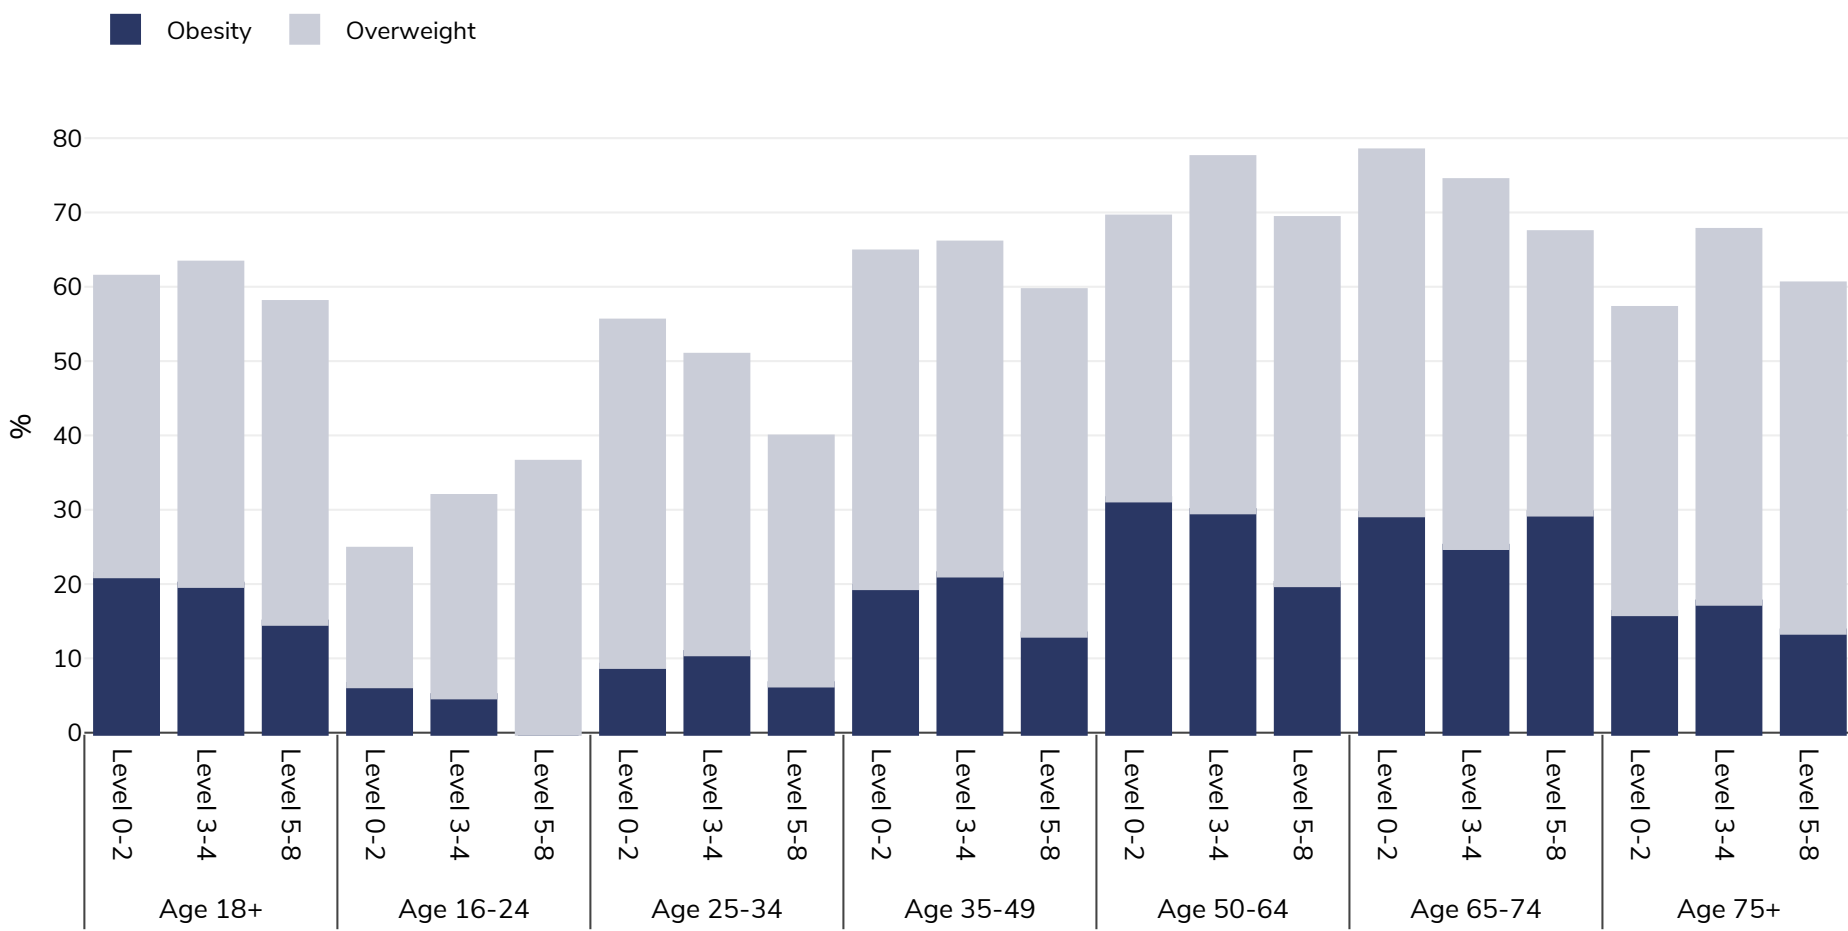

Slovenia: Overweight/obesity by age and education

Men, 2017

Survey type: Self-reported

Area covered: National

References: 2017 - Education EUROSTAT Database http://appsso.eurostat.ec.europa.eu/nui/show.do?dataset=ilc_hch10&lang=en (last accessed 25.08.20)

Unless otherwise noted, overweight refers to a BMI between 25kg and 29.9kg/m², obesity refers to a BMI greater than 30kg/m².