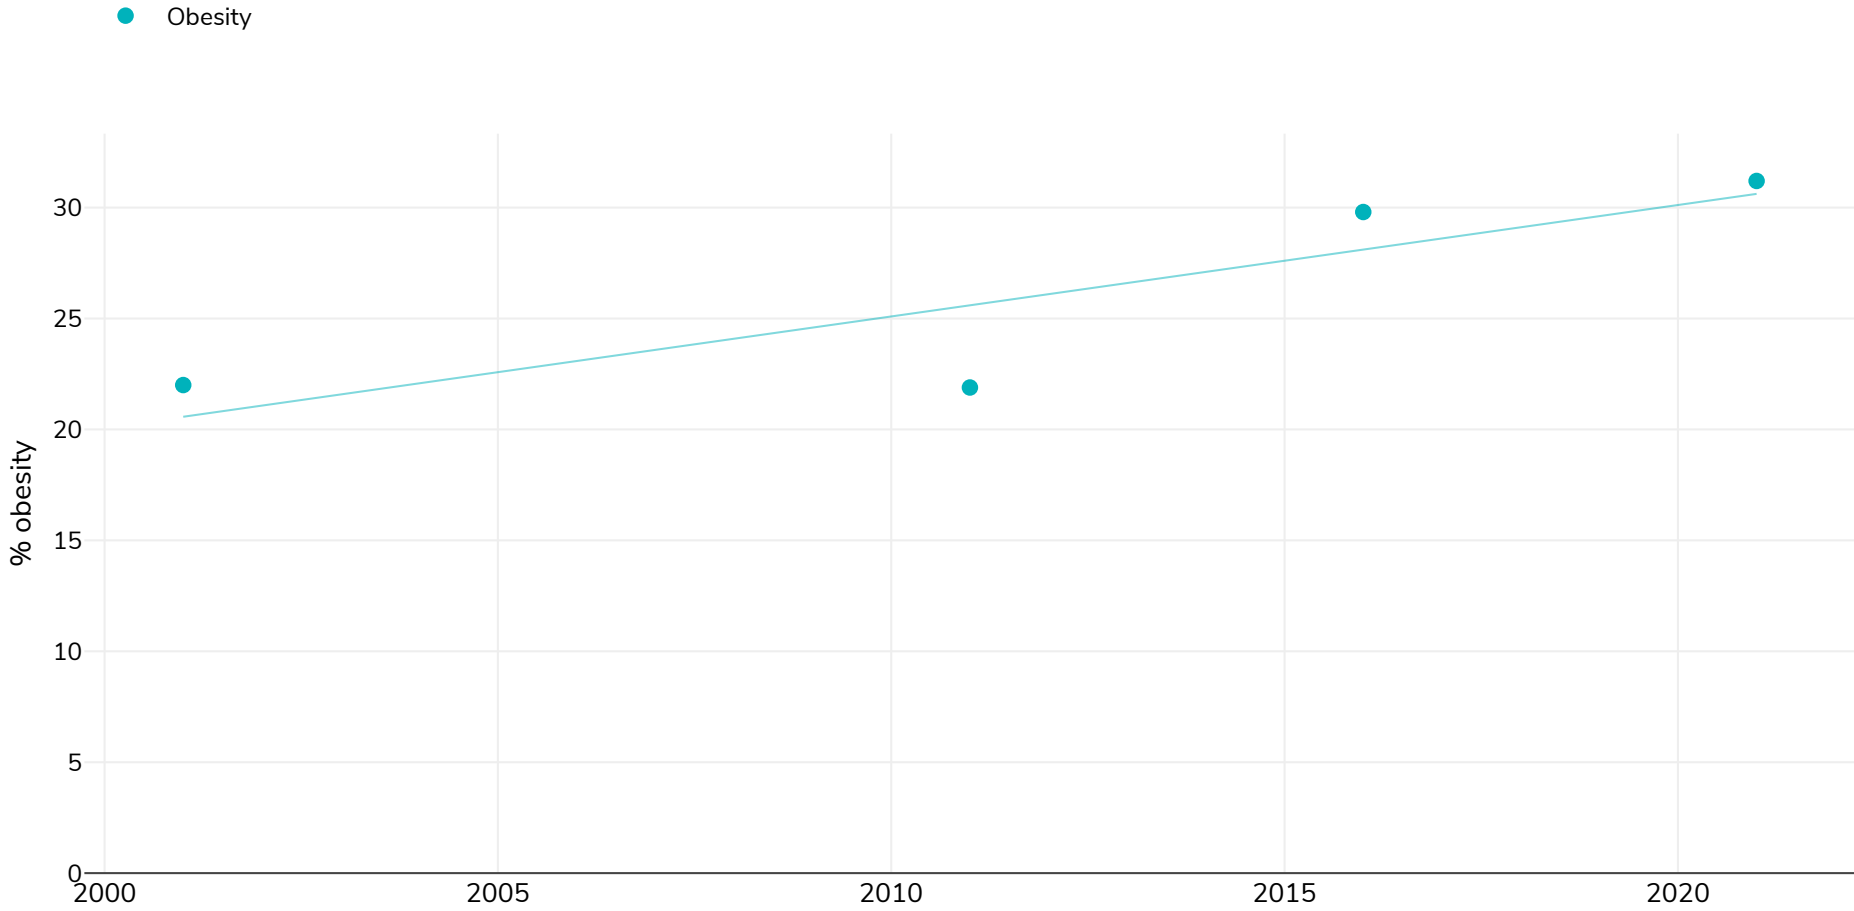

Iran: % Adults living with obesity, 2001-2021

Women

Survey type: Measured

References: For full details of references visit <https://data.worldobesity.org/>

Different methodologies may have been used to collect this data and so data from different surveys may not be strictly comparable. Please check with original data sources for methodologies used.