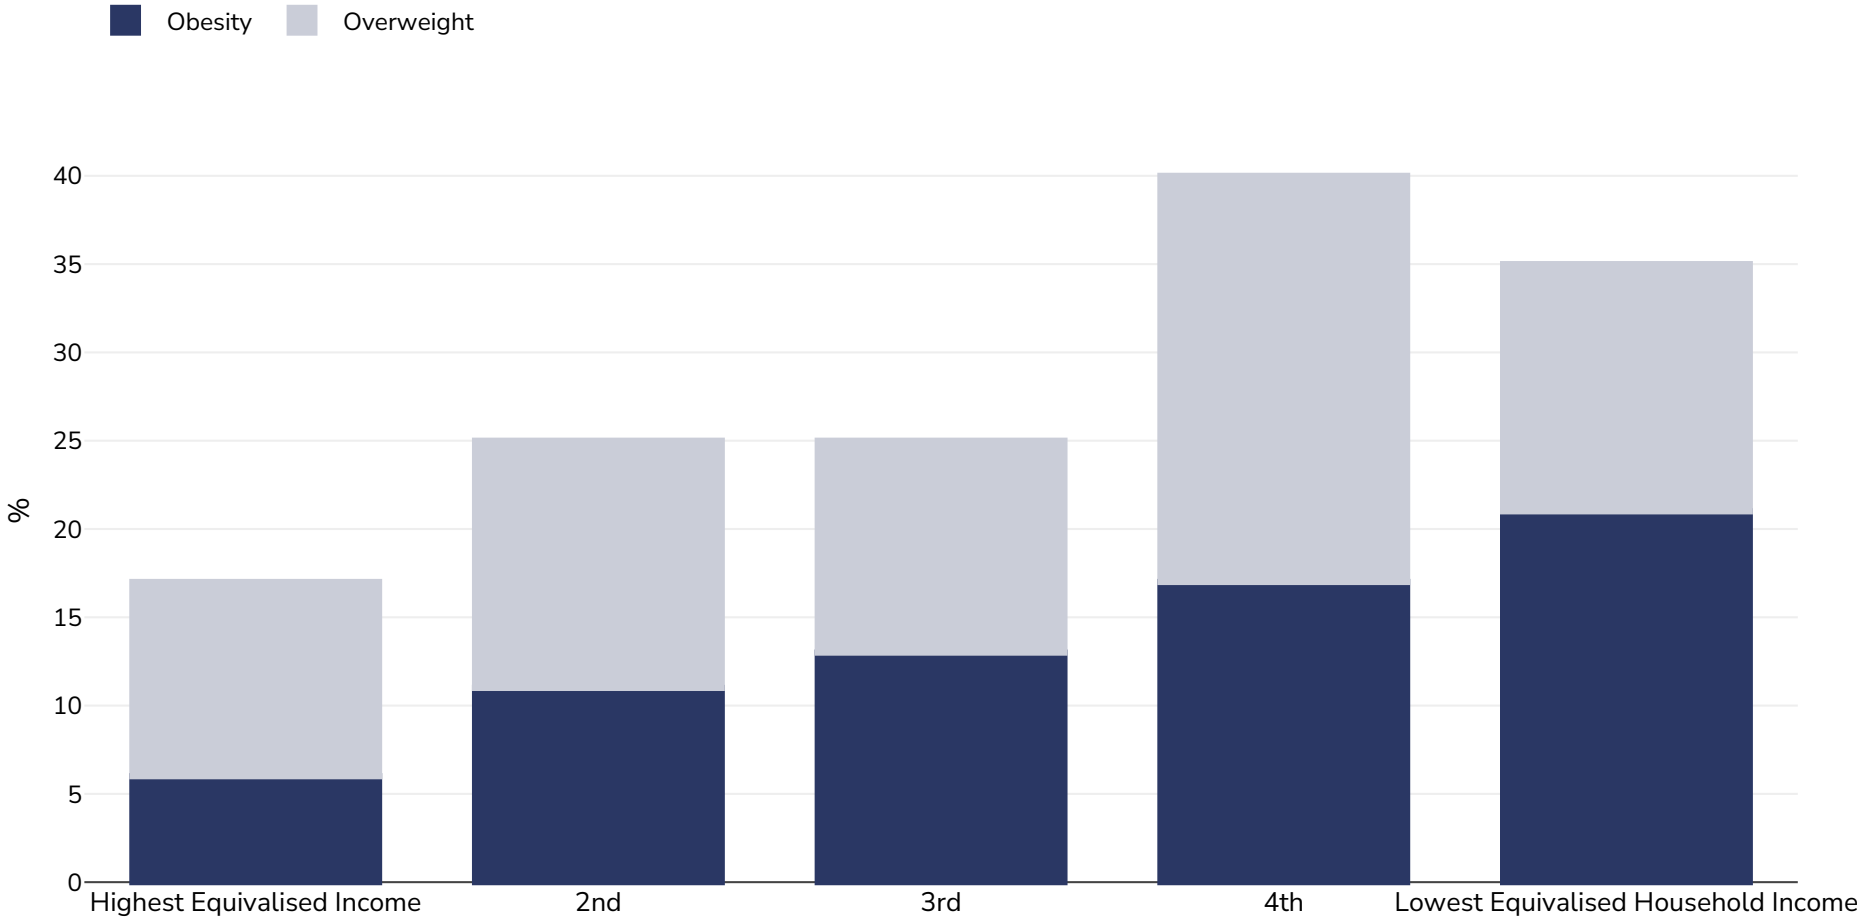

England: Overweight/obesity by socio-economic group

Girls, 2013

Survey type:	Measured
Age:	2-15
Sample size:	1451
Area covered:	National
References:	HSE 2013. http://www.hscic.gov.uk/catalogue/PUB16076/HSE2013-Ch11-Child-BMI.pdf
Cutoffs:	Other