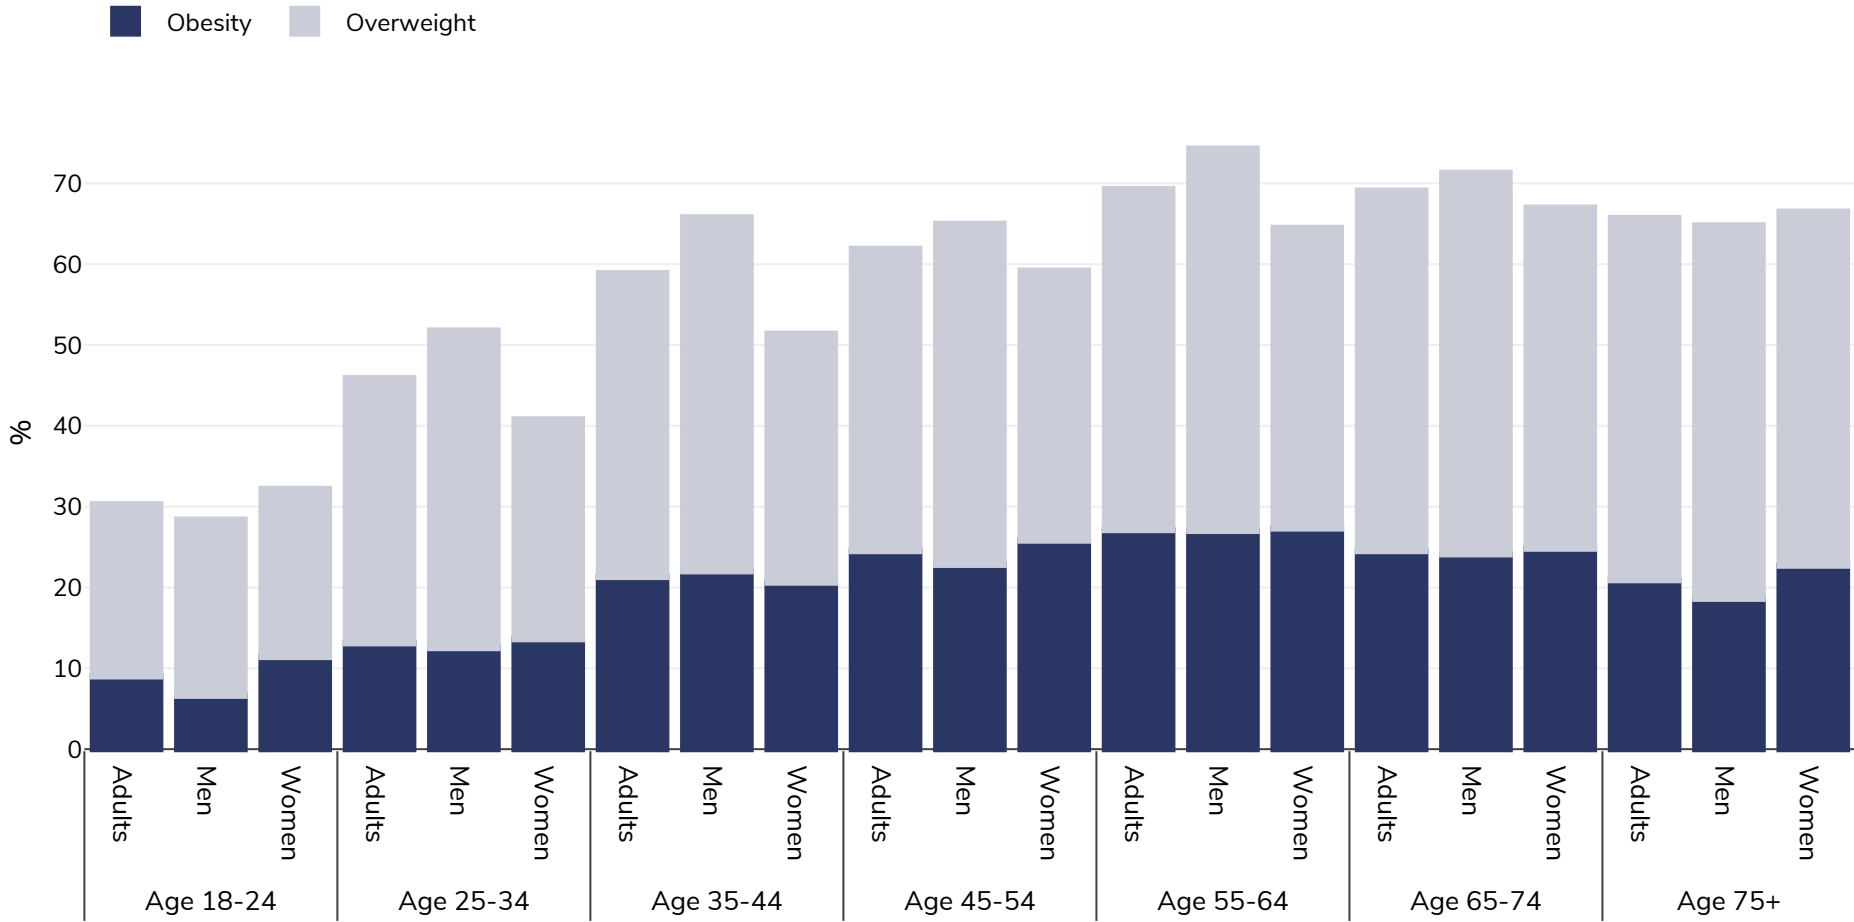

Finland: Overweight/obesity by age

Adults, 2019

Survey type: Self-reported

Area covered: National

References: Eurostat 2019. Available at https://appsso.eurostat.ec.europa.eu/nui/show.do?dataset=hlth_ehis_bm1i&lang=en (last accessed 09.08.21).

Unless otherwise noted, overweight refers to a BMI between 25kg and 29.9kg/m², obesity refers to a BMI greater than 30kg/m².