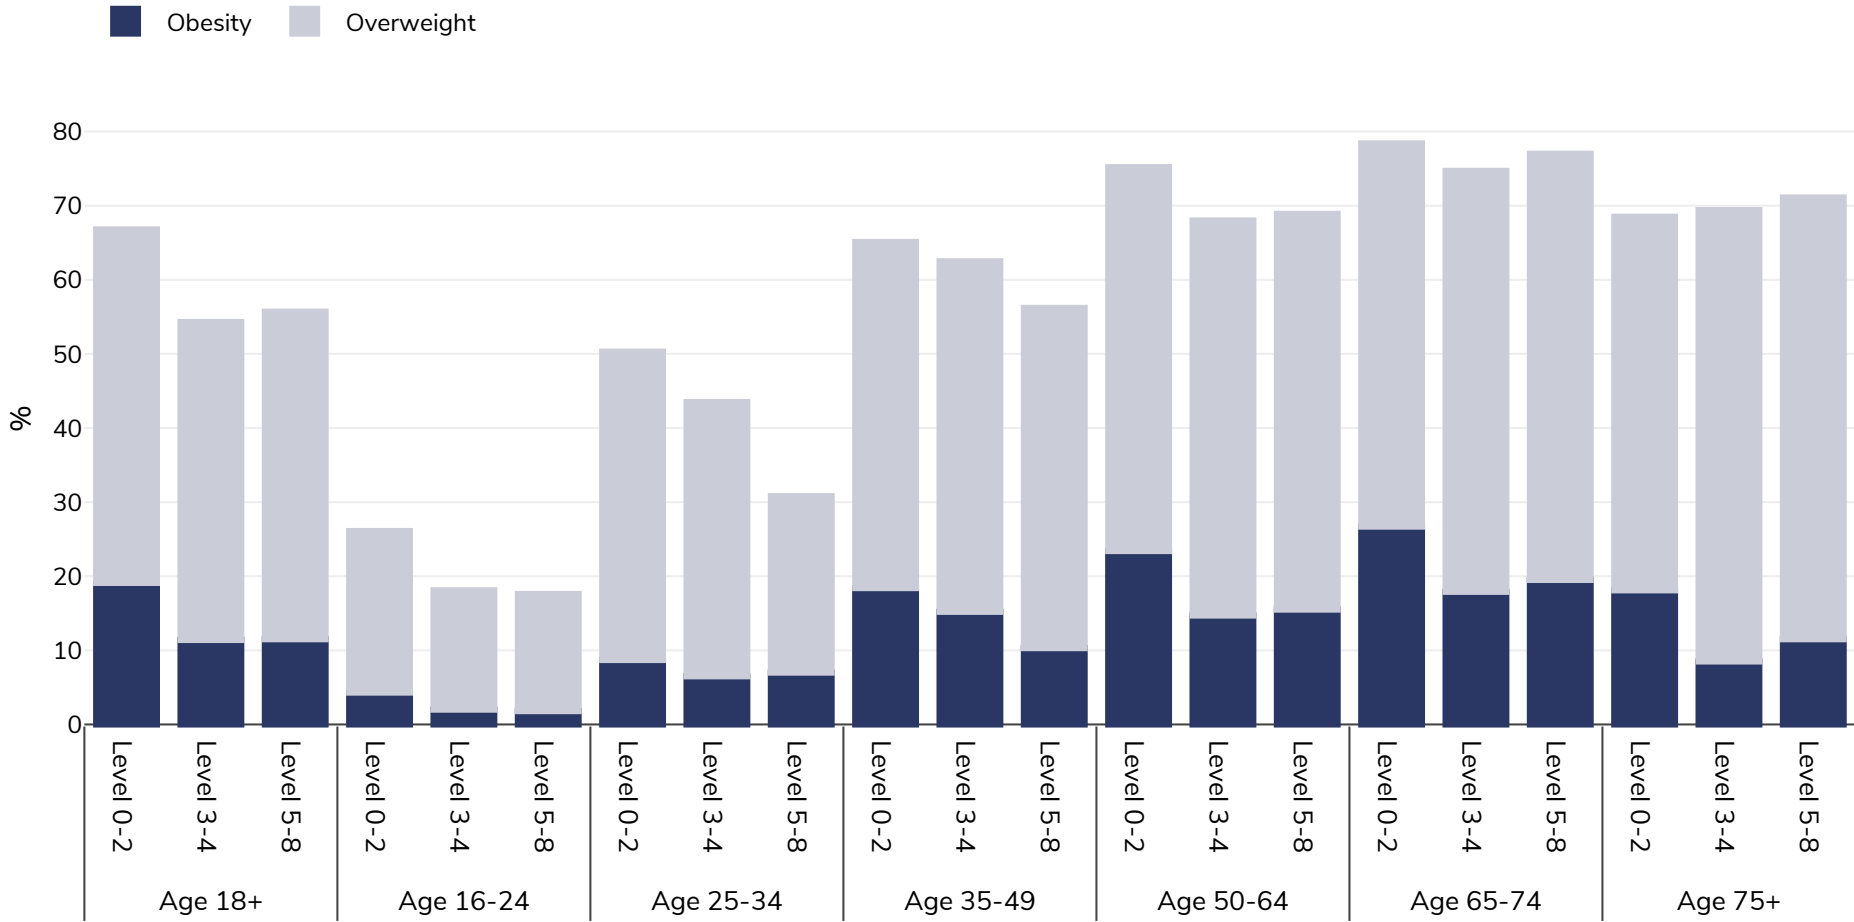

Spain: Overweight/obesity by age and education

Men, 2017

Survey type: Self-reported

Area covered: National

References: EUROSTAT Database http://appsso.eurostat.ec.europa.eu/nui/show.do?dataset=ilc_hch10&lang=en (last accessed 25.08.20)

Unless otherwise noted, overweight refers to a BMI between 25kg and 29.9kg/m², obesity refers to a BMI greater than 30kg/m².