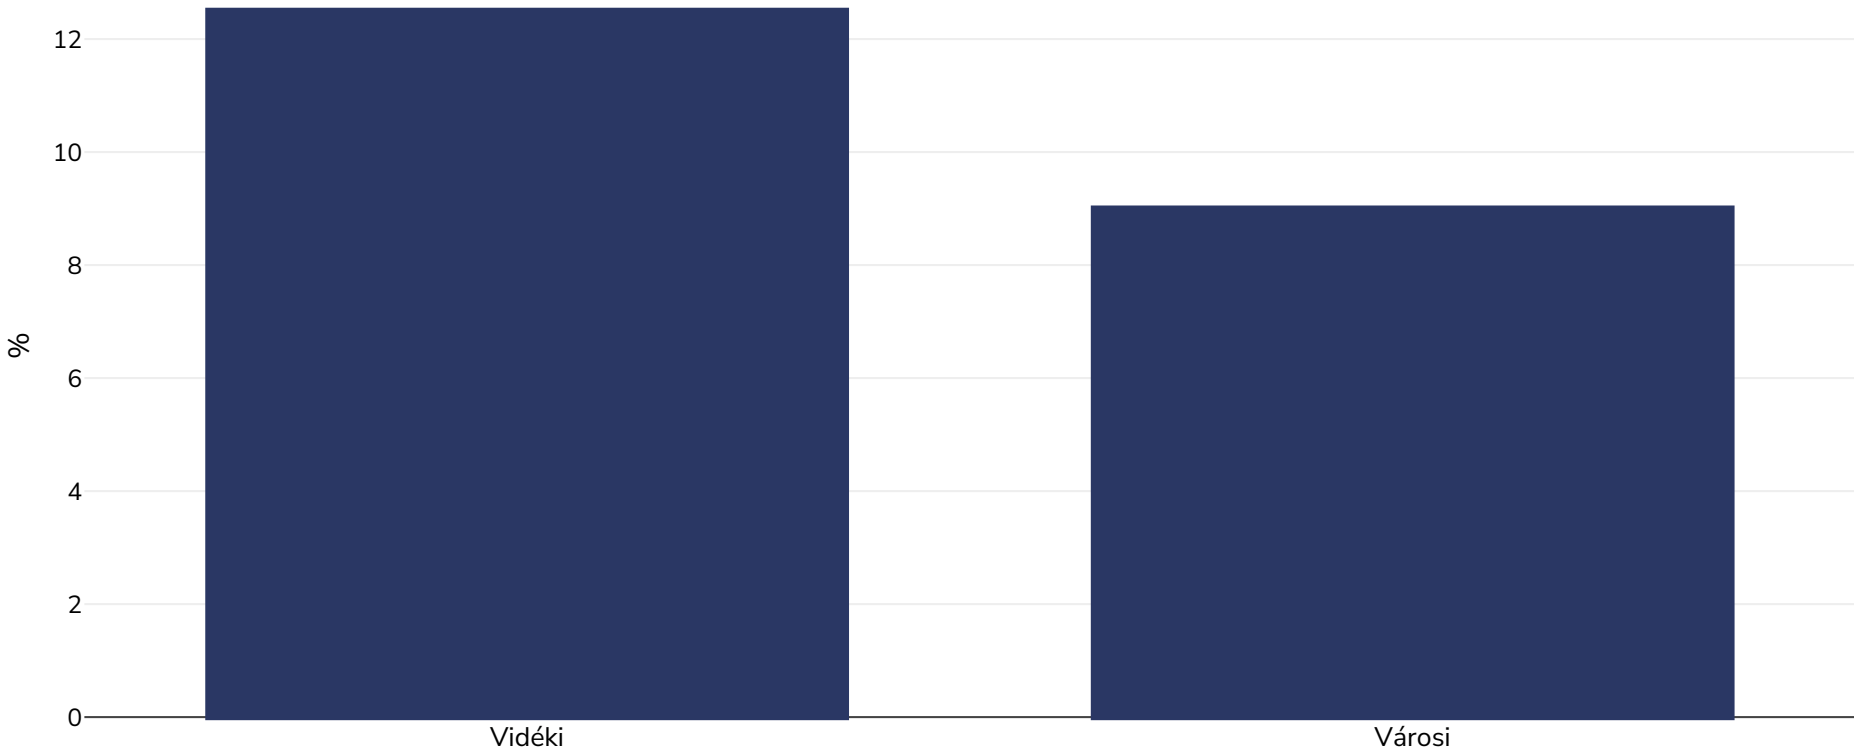

# Dél-Korea: Overweight/obesity by region

Infants, 2007-2009

■ Túlsúly vagy elhízás

Minta nagysága: 1776107

Referenciák: NHANES: South Korea National Health and Nutrition Examination Survey 2007-2009

Jegyzetek: UNICEF/WHO/World Bank Joint Child Malnutrition Estimates Expanded Database: Overweight (Survey Estimates), May 2023, New York. For more information about the methodology, please consult <https://data.unicef.org/resources/jme-2023-country-consultations/>