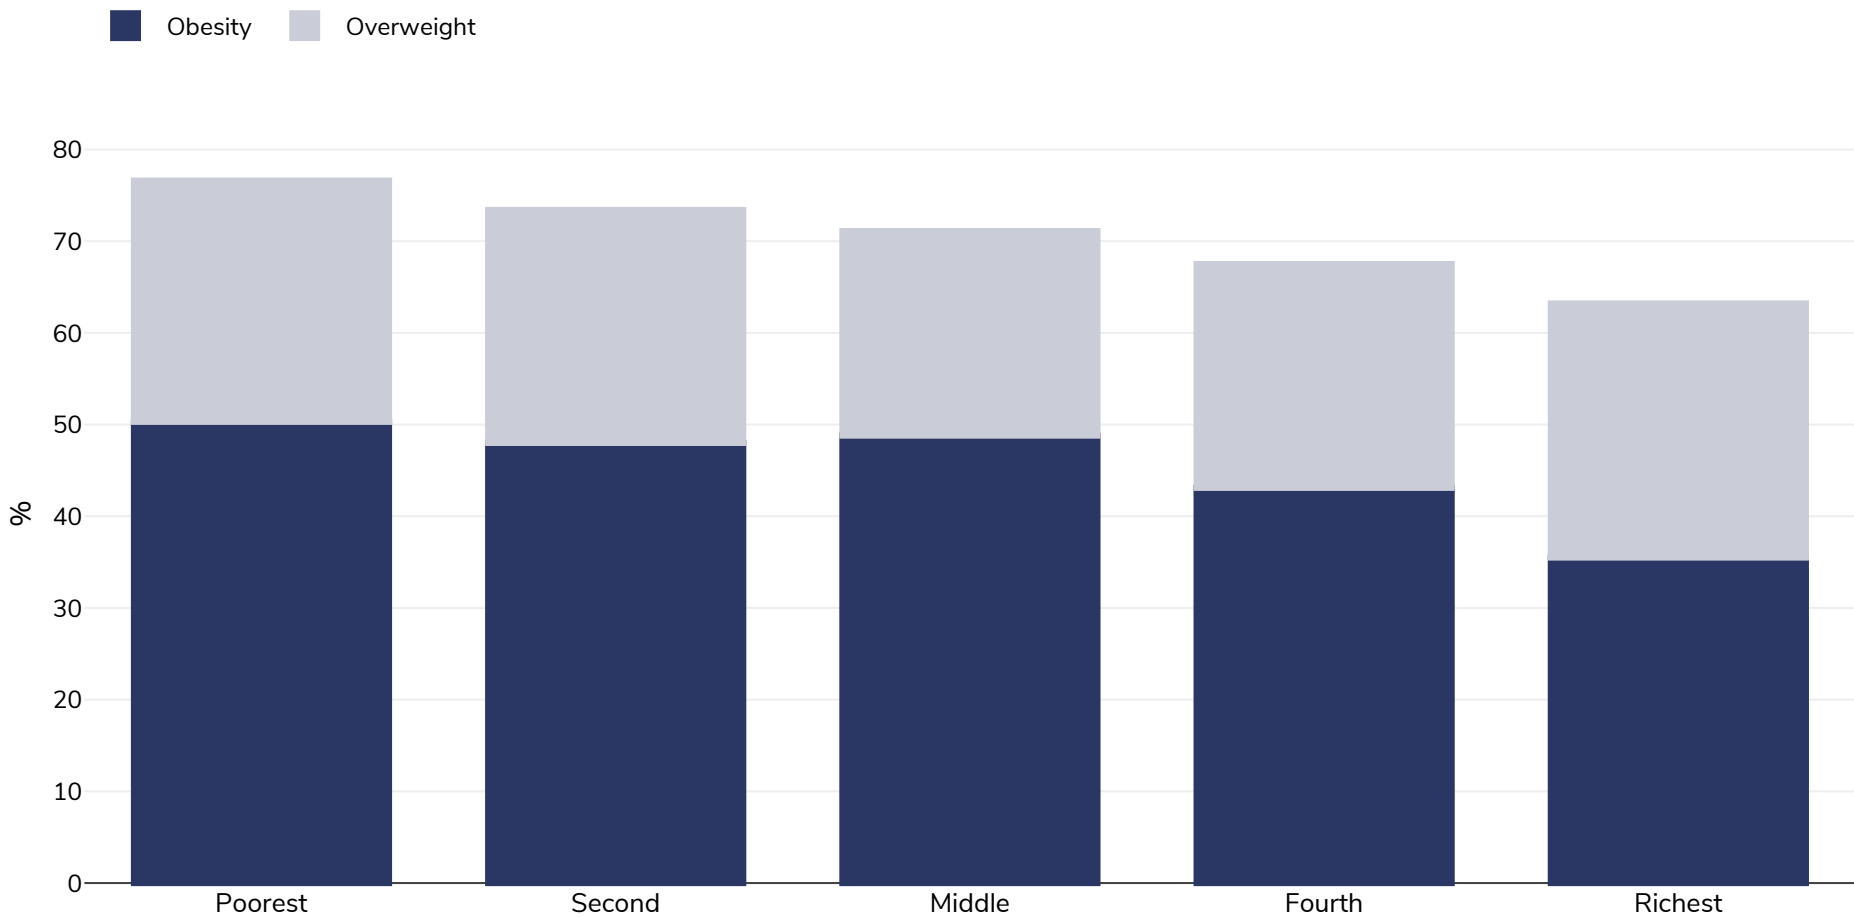

Fiji: Overweight/obesity by socio-economic group

Women, 2021

Survey type:	Measured
Age:	15-49
Sample size:	4798
Area covered:	National

References: Fiji Bureau of Statistics. 2022. Fiji Multiple Indicator Cluster Survey 2021, Survey Findings Report. Suva, Fiji: Fiji Bureau of Statistics.

Unless otherwise noted, overweight refers to a BMI between 25kg and 29.9kg/m², obesity refers to a BMI greater than 30kg/m².