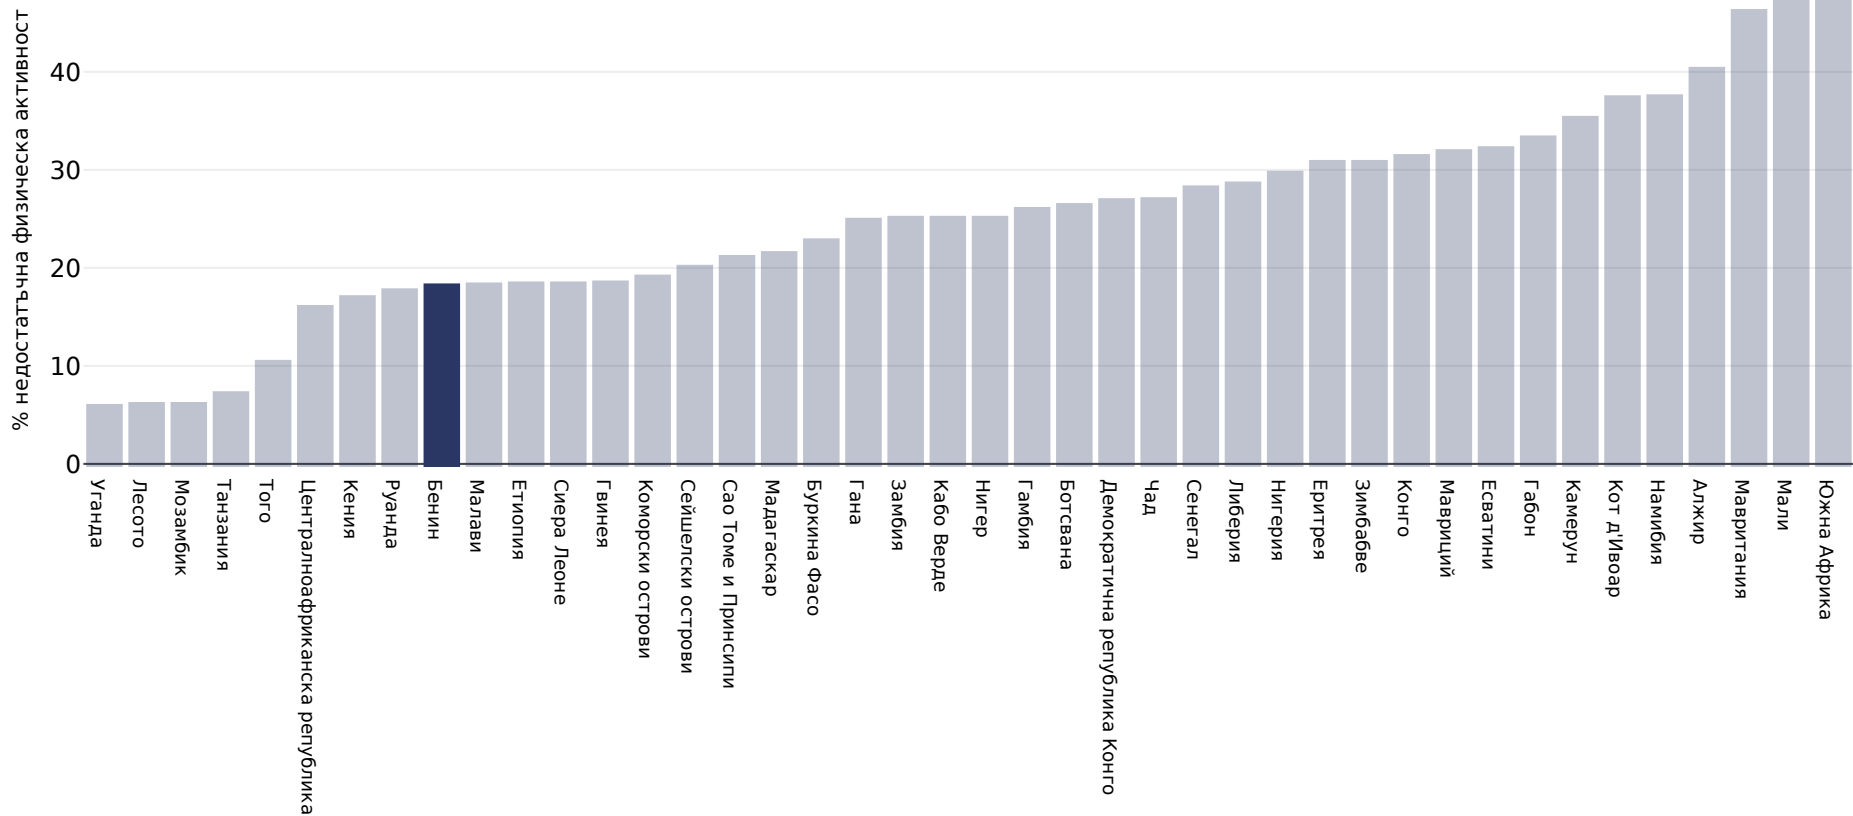

# Бенин: Insufficient physical activity

Жени, 2016

## Референции:

Guthold R, Stevens GA, Riley LM, Bull FC. Worldwide trends in insufficient physical activity from 2001 to 2016: a pooled analysis of 358 population-based surveys with 1.9 million participants. Lancet 2018 [http://dx.doi.org/10.1016/S2214-109X\(18\)30357-7](http://dx.doi.org/10.1016/S2214-109X(18)30357-7)