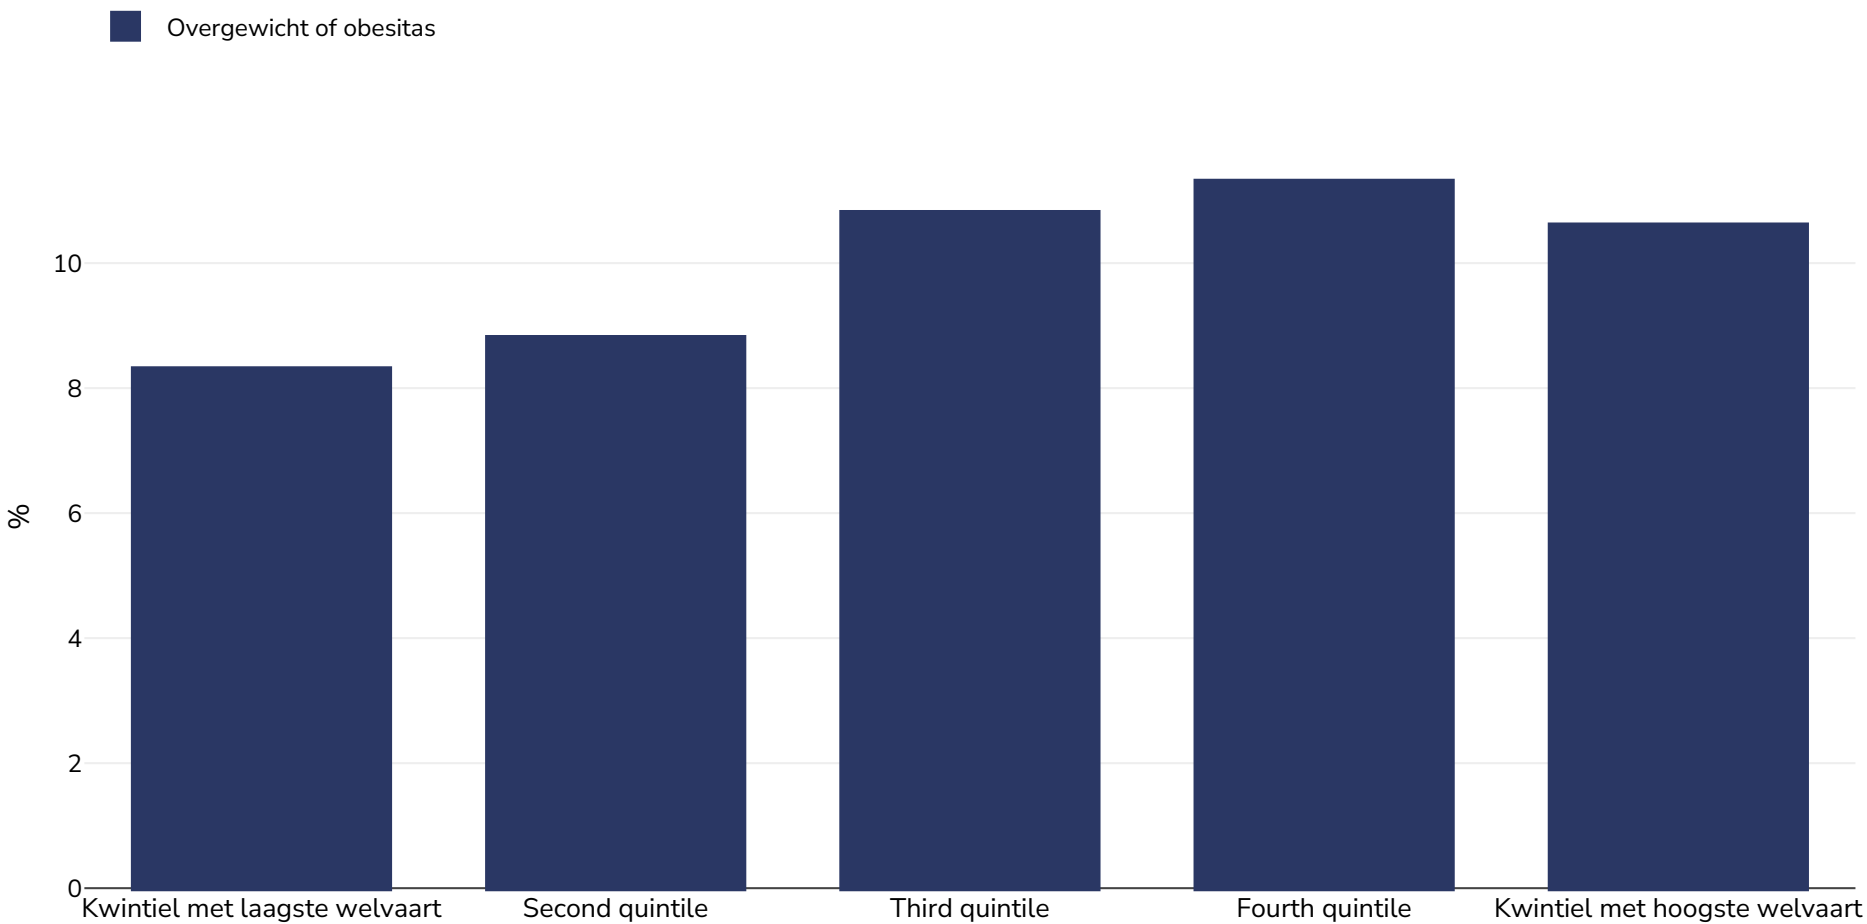

Brazilië: Overweight/obesity by socio-economic group

Infants, 2019

Monstergrootte: 10780287

Referenties: NNS: Estudo Nacional de Alimentação e Nutrição Infantil (ENANI), Brasil 2019

Notities (alleen beschikbaar in het Engels): UNICEF/WHO/World Bank Joint Child Malnutrition Estimates Expanded Database: Overweight (Survey Estimates), May 2023, New York. For more information about the methodology, please consult <https://data.unicef.org/resources/jme-2023-country-consultations/>