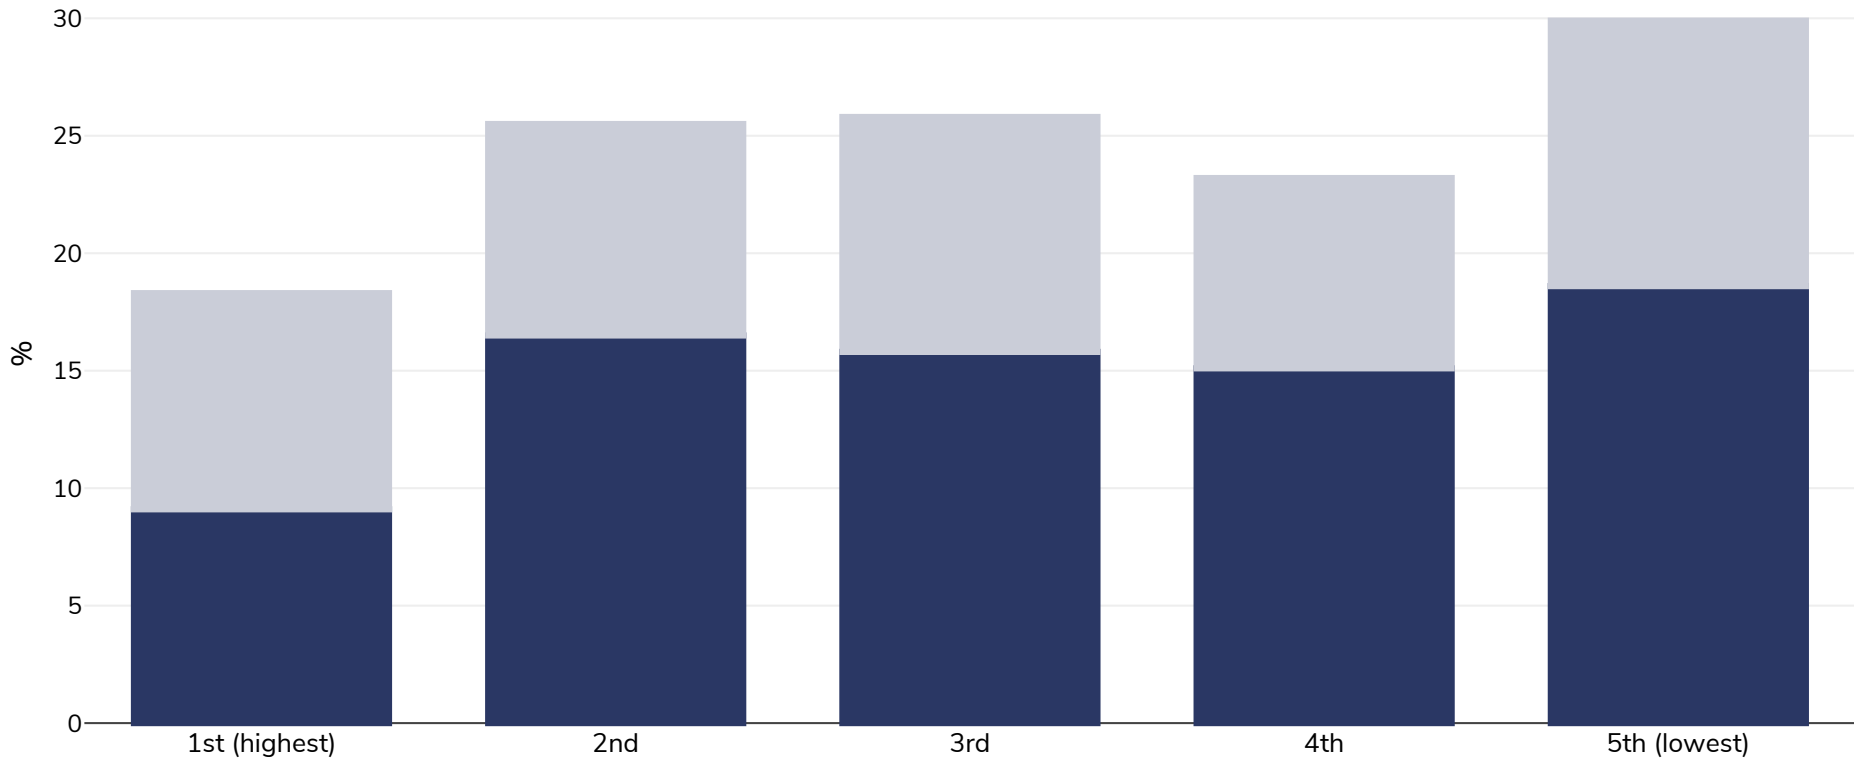

England: Overweight/obesity by socio-economic group

Boys, 2016

■ Obesity ■ Overweight

Survey type:	Measured
Age:	2-15
Sample size:	1334
Area covered:	National
References:	Health Survey for England 2016. Available at: https://digital.nhs.uk/catalogue/PUB30169 (Last accessed 13 December 2017)
Notes:	85th and 95th Centile
Cutoffs:	Other