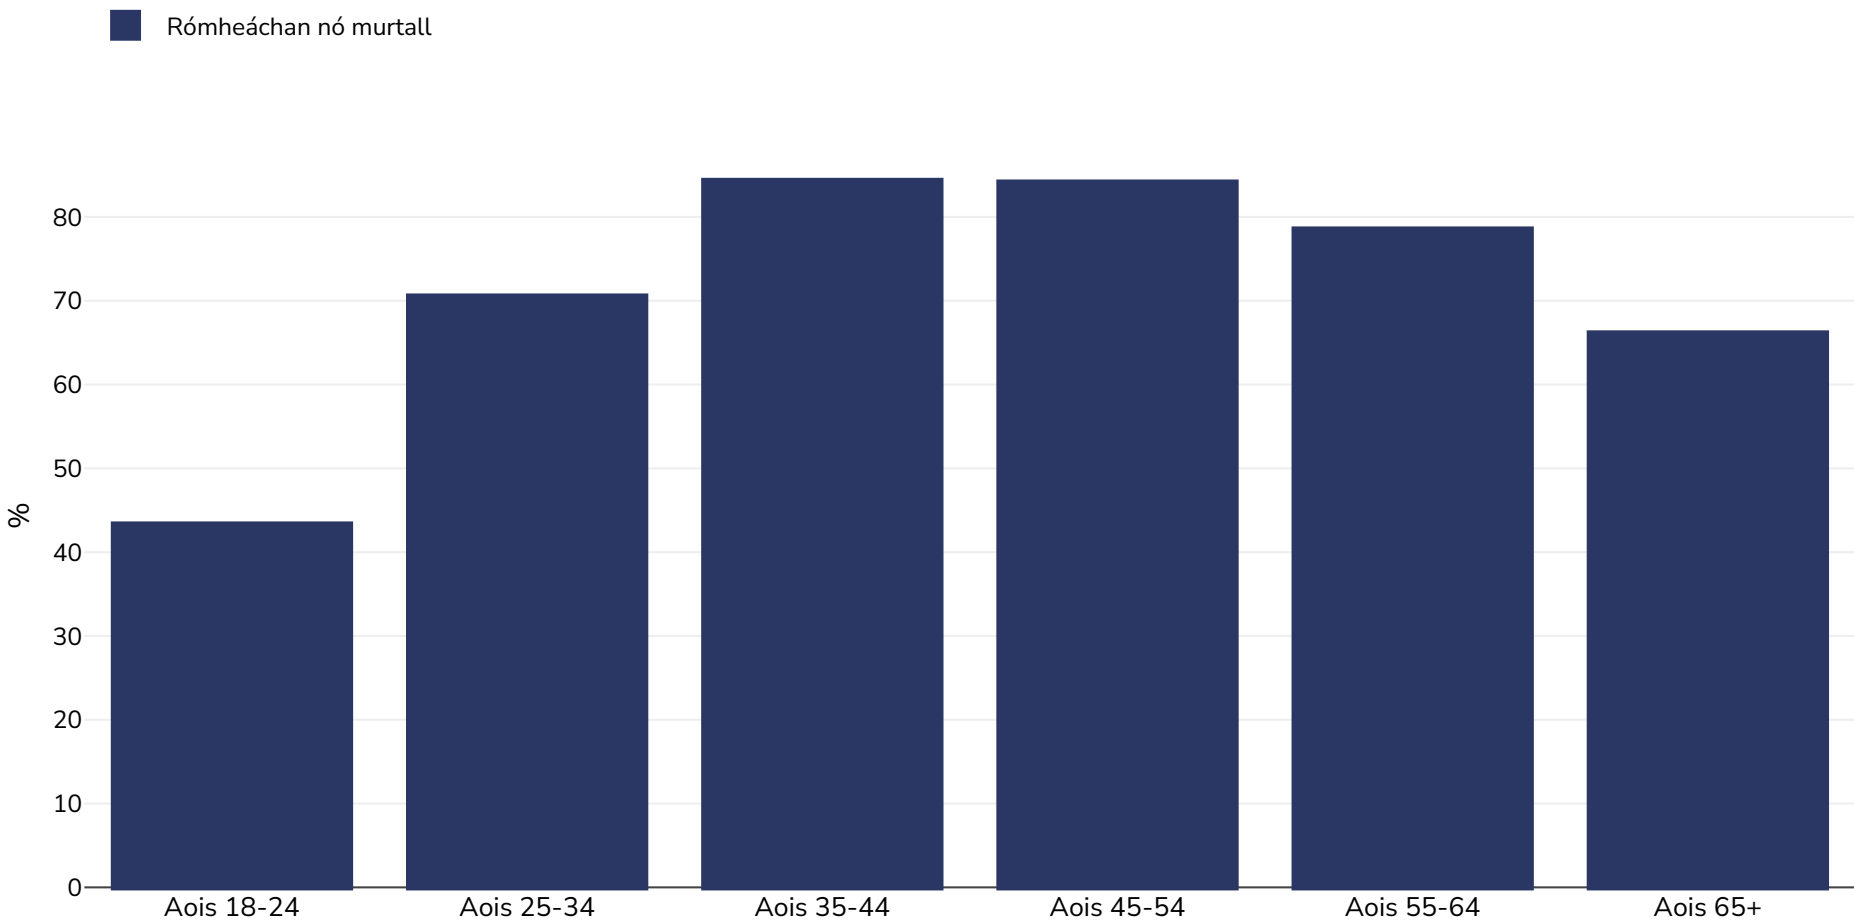

Oileáin Marshall: Rómheáchán/murtall de réir aoise

Daoine Fásta, 2017-2018

Cineál an tsuirbhé:	Tomhaiste
Samplamhéid:	2869
Ceantar Clúdaithe:	Réigiúnach
Tagairtí:	Republic of Marshall Islands' 2017-2018 Hybrid Survey. https://extranet.who.int/ncdsmicrodata/index.php/catalog/742 (Accessed 06.10.20)
Nótaí:	Although all islands were not surveyed, the islands included make up 83% of the overall population of the Republic of Marshall Islands. Despite this, sample size was exceptionally large and included approximately 10% of all adults residing in the Republic of Marshall Islands.