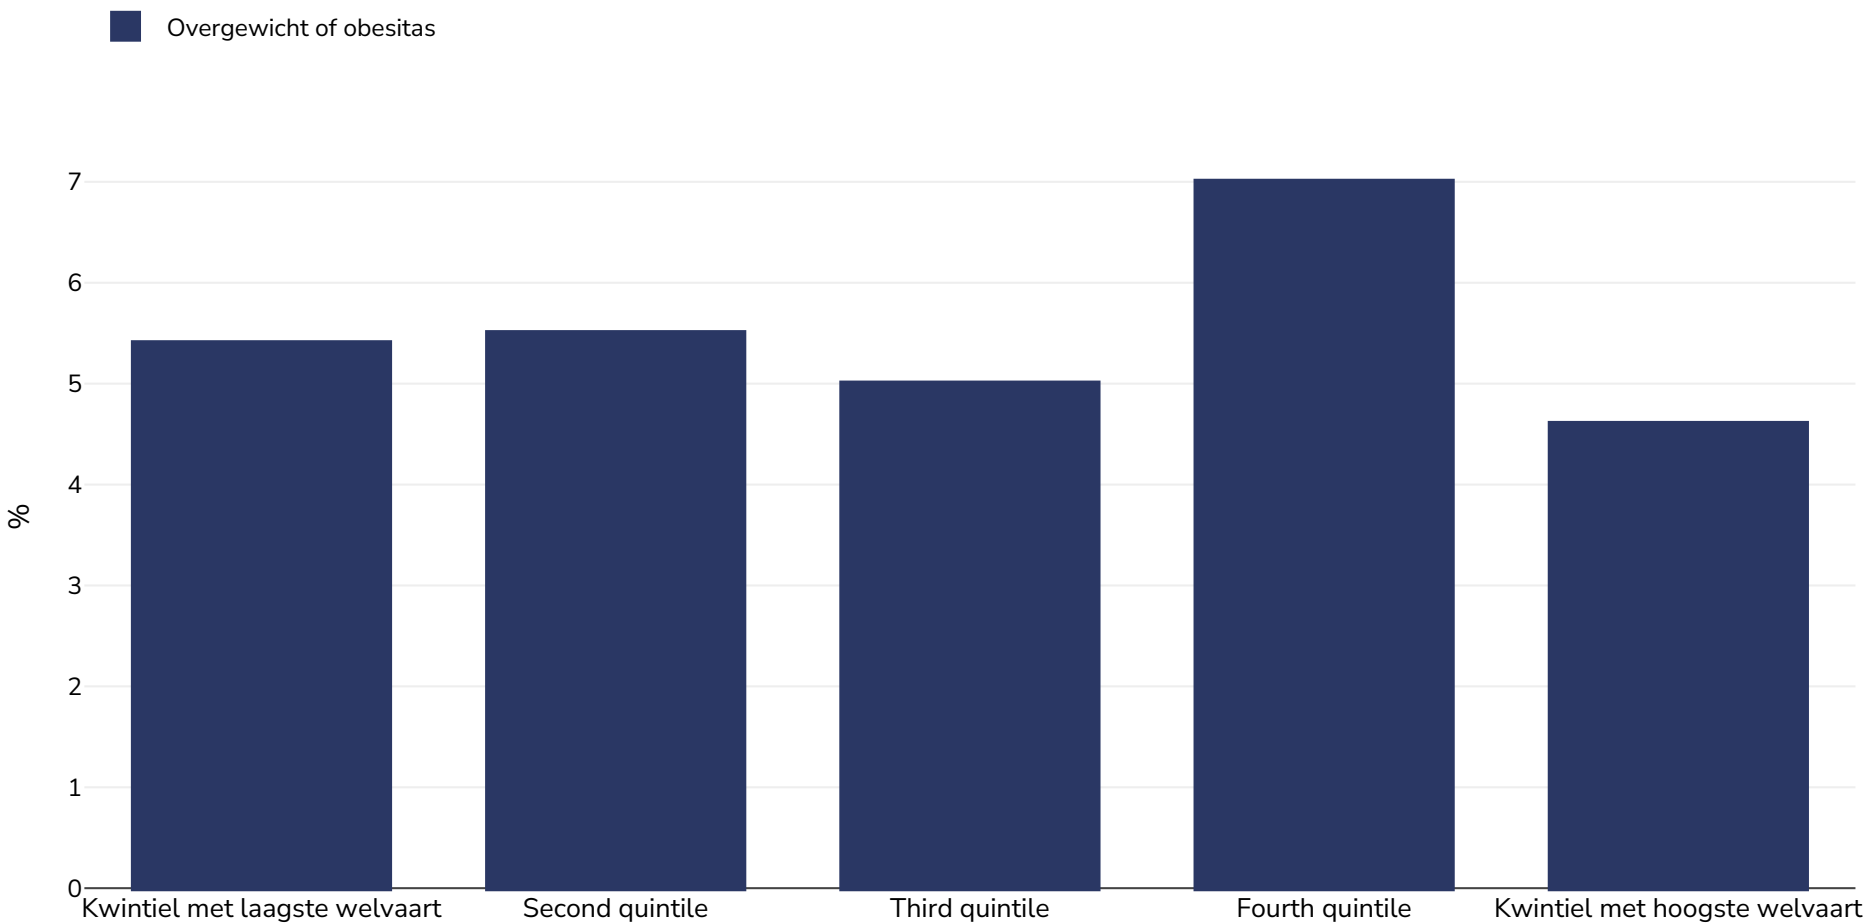

Rwanda: Overweight/obesity by socio-economic group

Infants, 2015

Monstergrootte: 4015

Referenties: CFSVA: Rwanda 2015 Comprehensive Food Security and Vulnerability Analysis

Notities (alleen beschikbaar in het Engels): UNICEF/WHO/World Bank Joint Child Malnutrition Estimates Expanded Database: Overweight (Survey Estimates), May 2023, New York. For more information about the methodology, please consult <https://data.unicef.org/resources/jme-2023-country-consultations/>