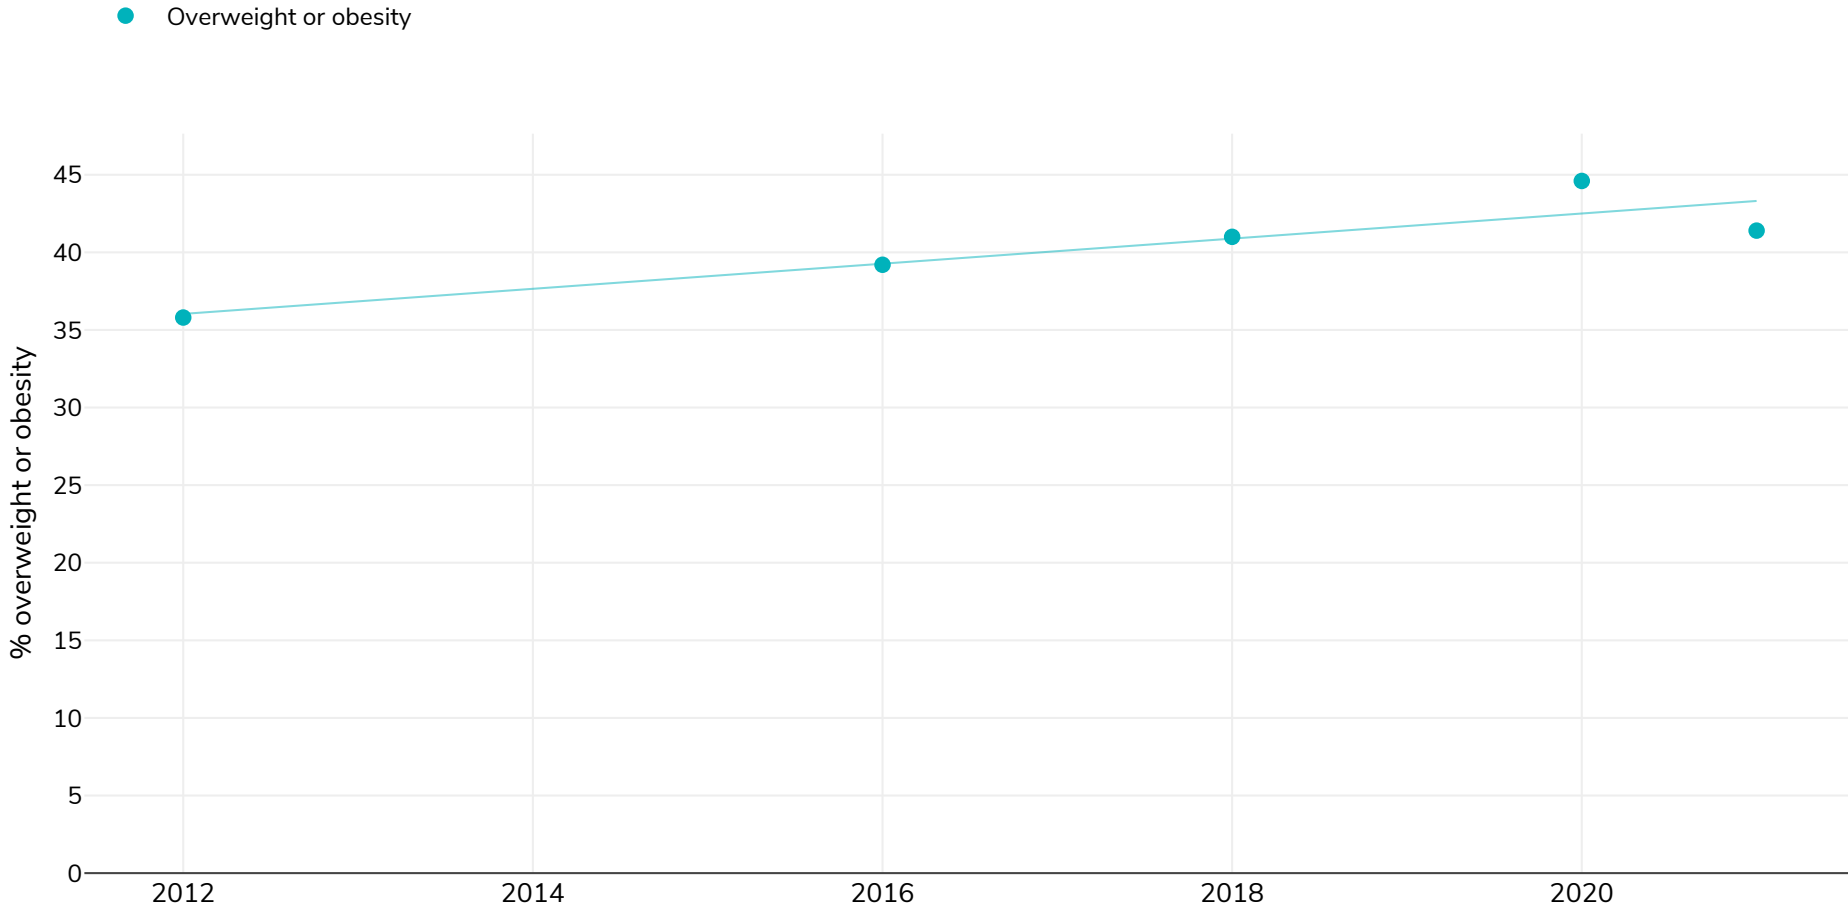

Mexico: % Children living with overweight or obesity, 2012-2021

Girls

Survey type: Measured

References: For full details of references visit <https://data.worldobesity.org/>

Different methodologies may have been used to collect this data and so data from different surveys may not be strictly comparable. Please check with original data sources for methodologies used.