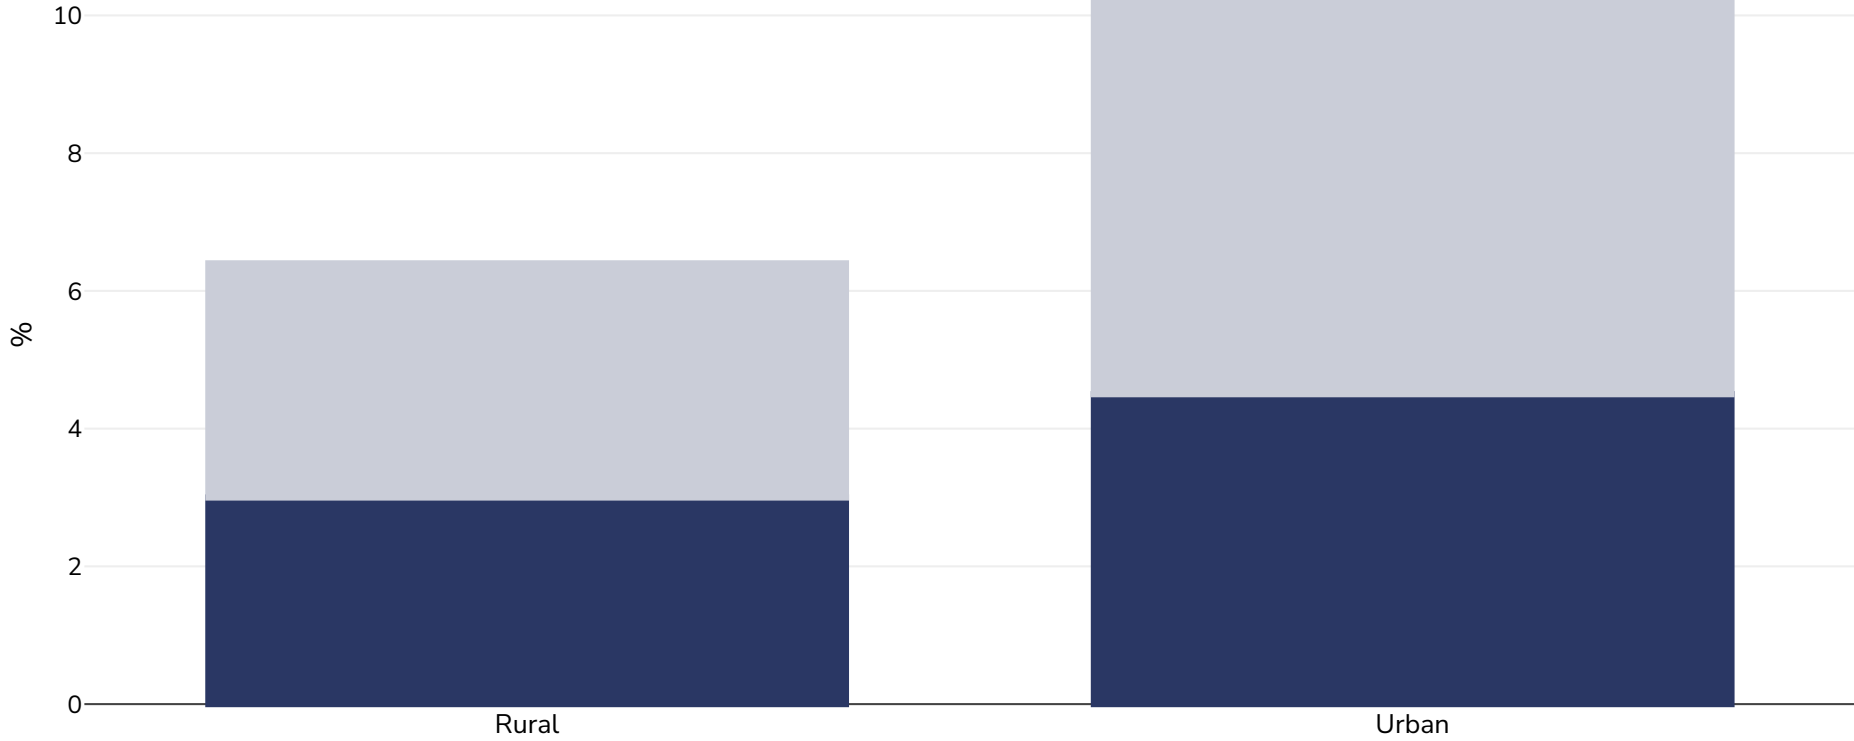

# Thailand: Overweight/obesity by region

## Boys, 2003-2005

■ Obesity   ■ Overweight

<b>Survey type:</b>	Measured
<b>Age:</b>	3-18
<b>Sample size:</b>	9287
<b>Area covered:</b>	National
<b>References:</b>	Jitnarin N, Kosulwat V, Rojroongwasinkul N et al. Prevalence of overweight and obesity in Thai population: Results of the National Thai Food Consumption Survey. 2011;16:e242-e249
<b>Cutoffs:</b>	IOTF