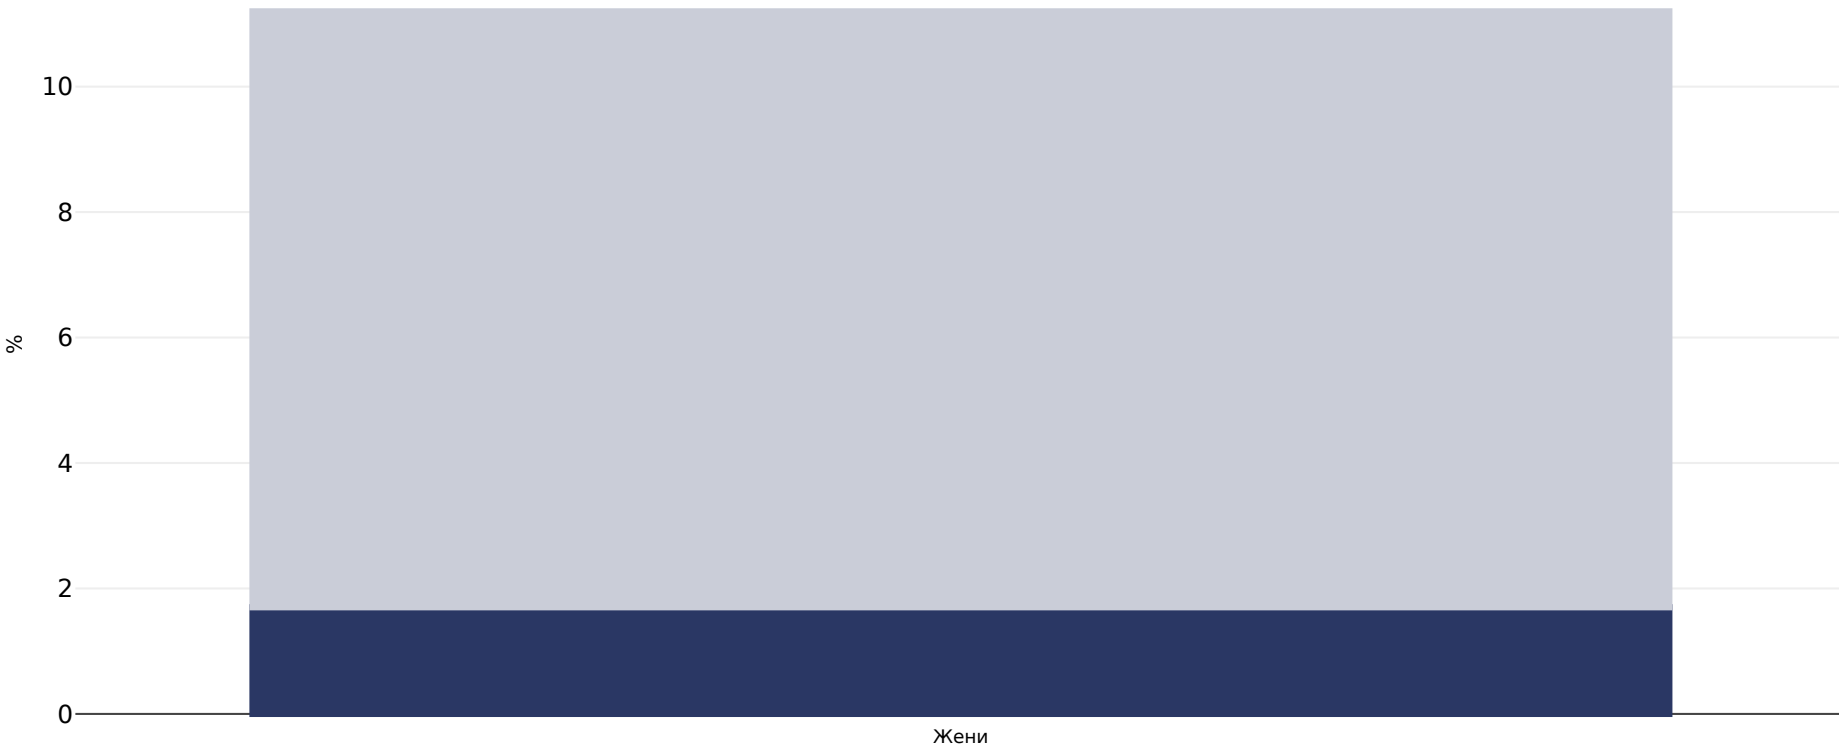

Обesity in Women, 2000-2001

2000-2001

Legend: ■ Затлъстяване (Overweight) ■ Наднормено тегло (Obesity)

Country/Region:	World
Age Group:	15-49
Year:	2000-2001
Source:	SCN (2004). 5th Report on the World Nutrition Situation. Nutrition for Improved Development Outcomes. Appendix 11

25 kg/m², 29.9 kg/m², 30 kg/m²