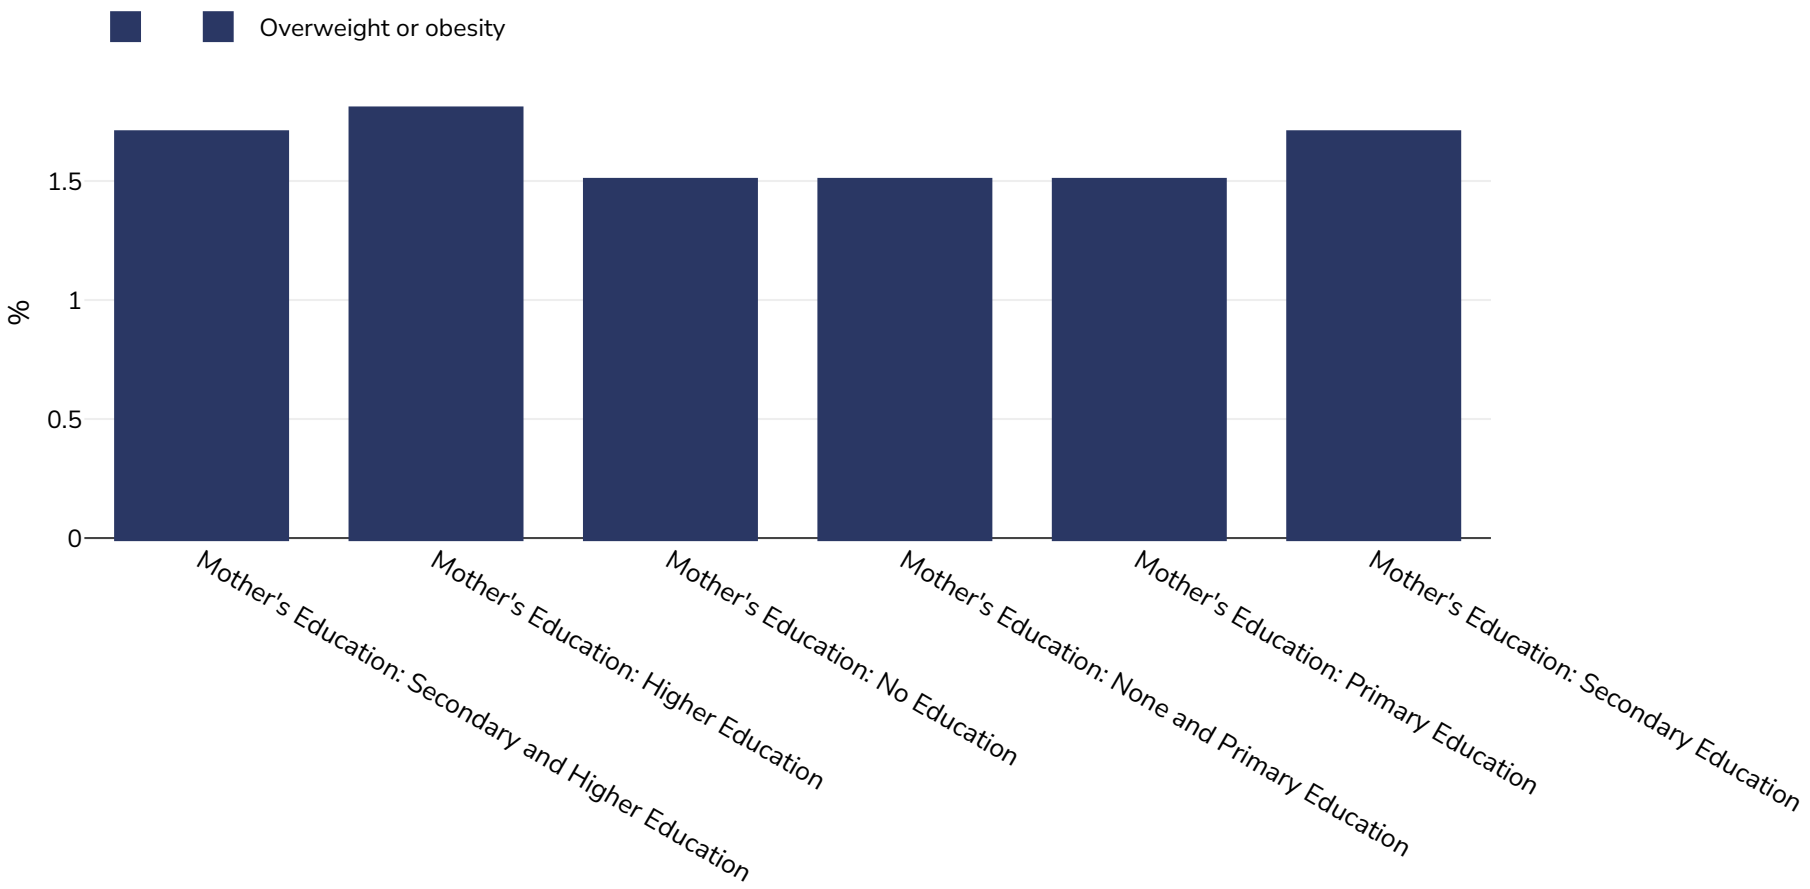

Nigeria: Overweight/obesity by education

Infants, 2016-2017

Sample size: 27636

References: MICS: Multiple Indicator Cluster Survey 2016-17, Final Report. Abuja, Nigeria: National Bureau of Statistics and United Nations Children's Fund. 2017