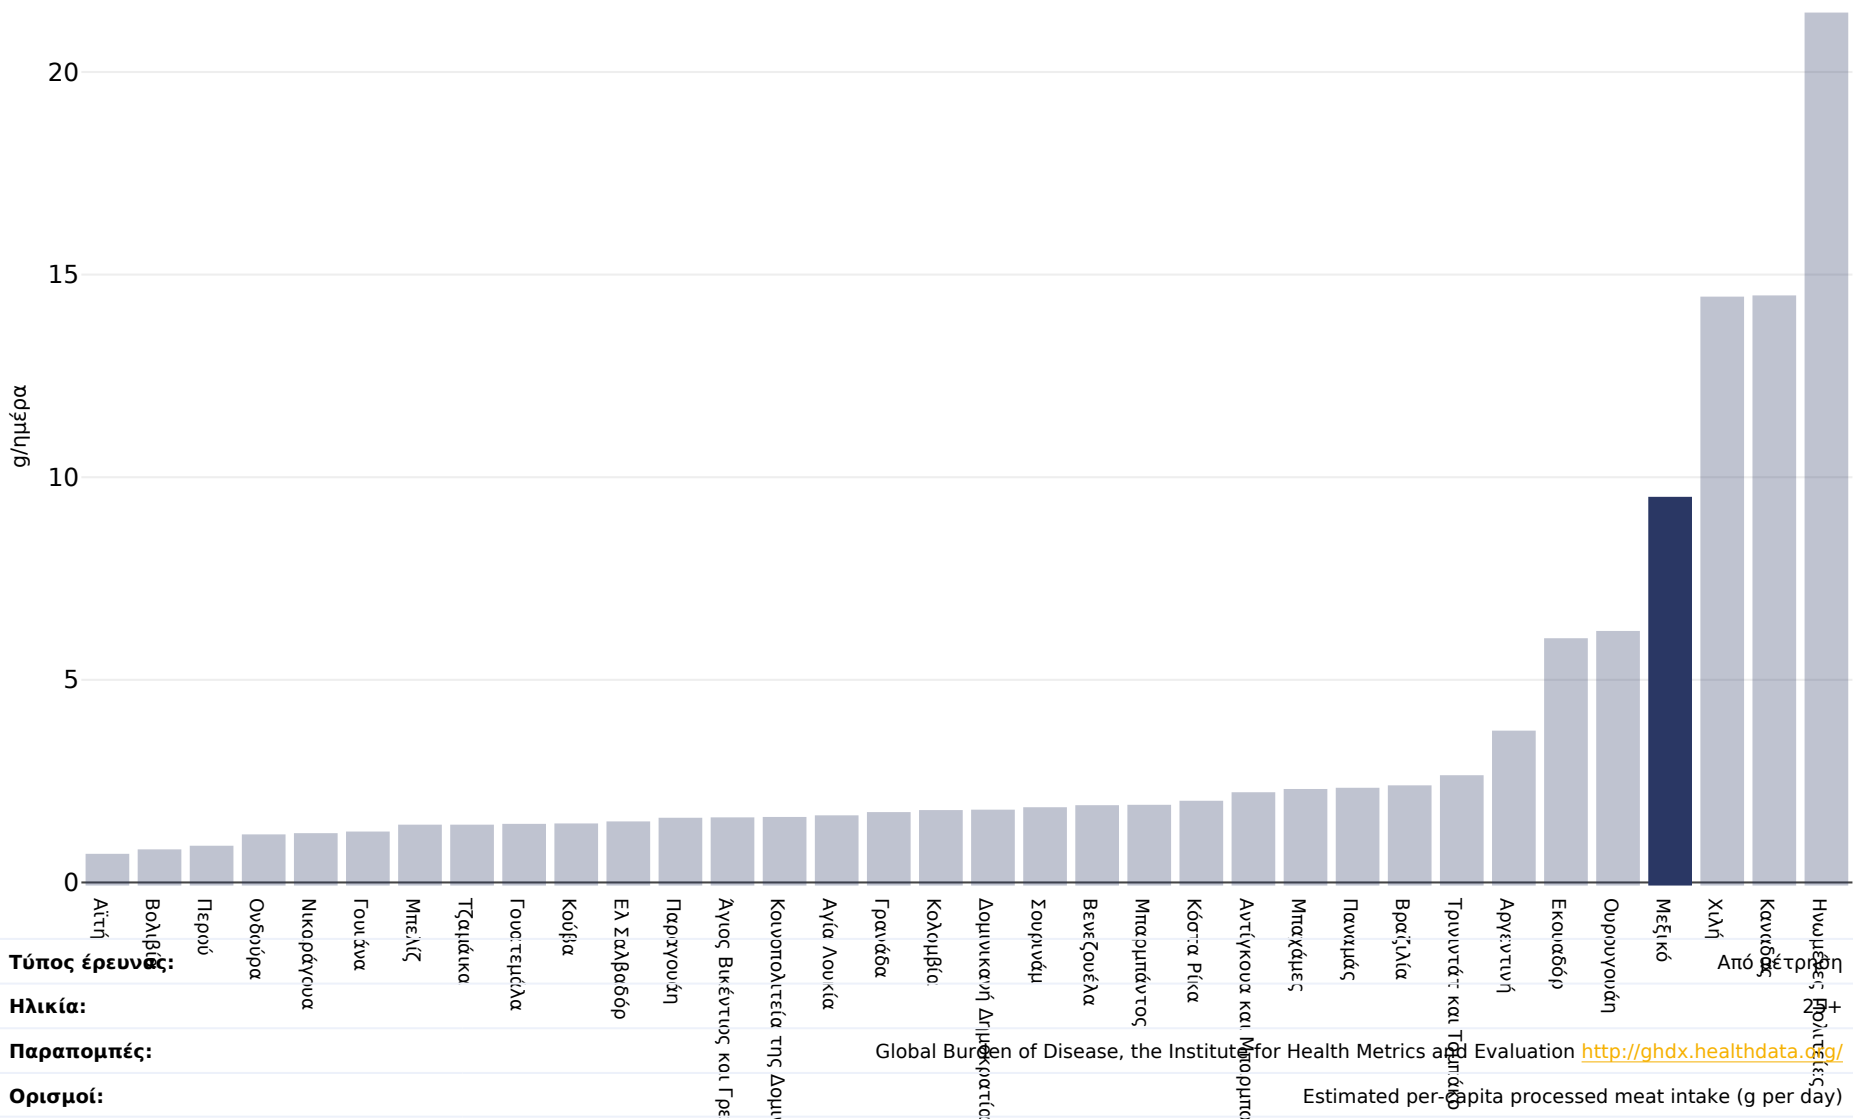

Μεξικό: Estimated per-capita processed meat intake

Ενήλικες, 2017

Τύπος έρευνας:

Ηλικία:

Παραπομπές:

Ορισμοί:

Global Burden of Disease, the Institute for Health Metrics and Evaluation <http://ghdx.healthdata.org/>

Estimated per-capita processed meat intake (g per day)