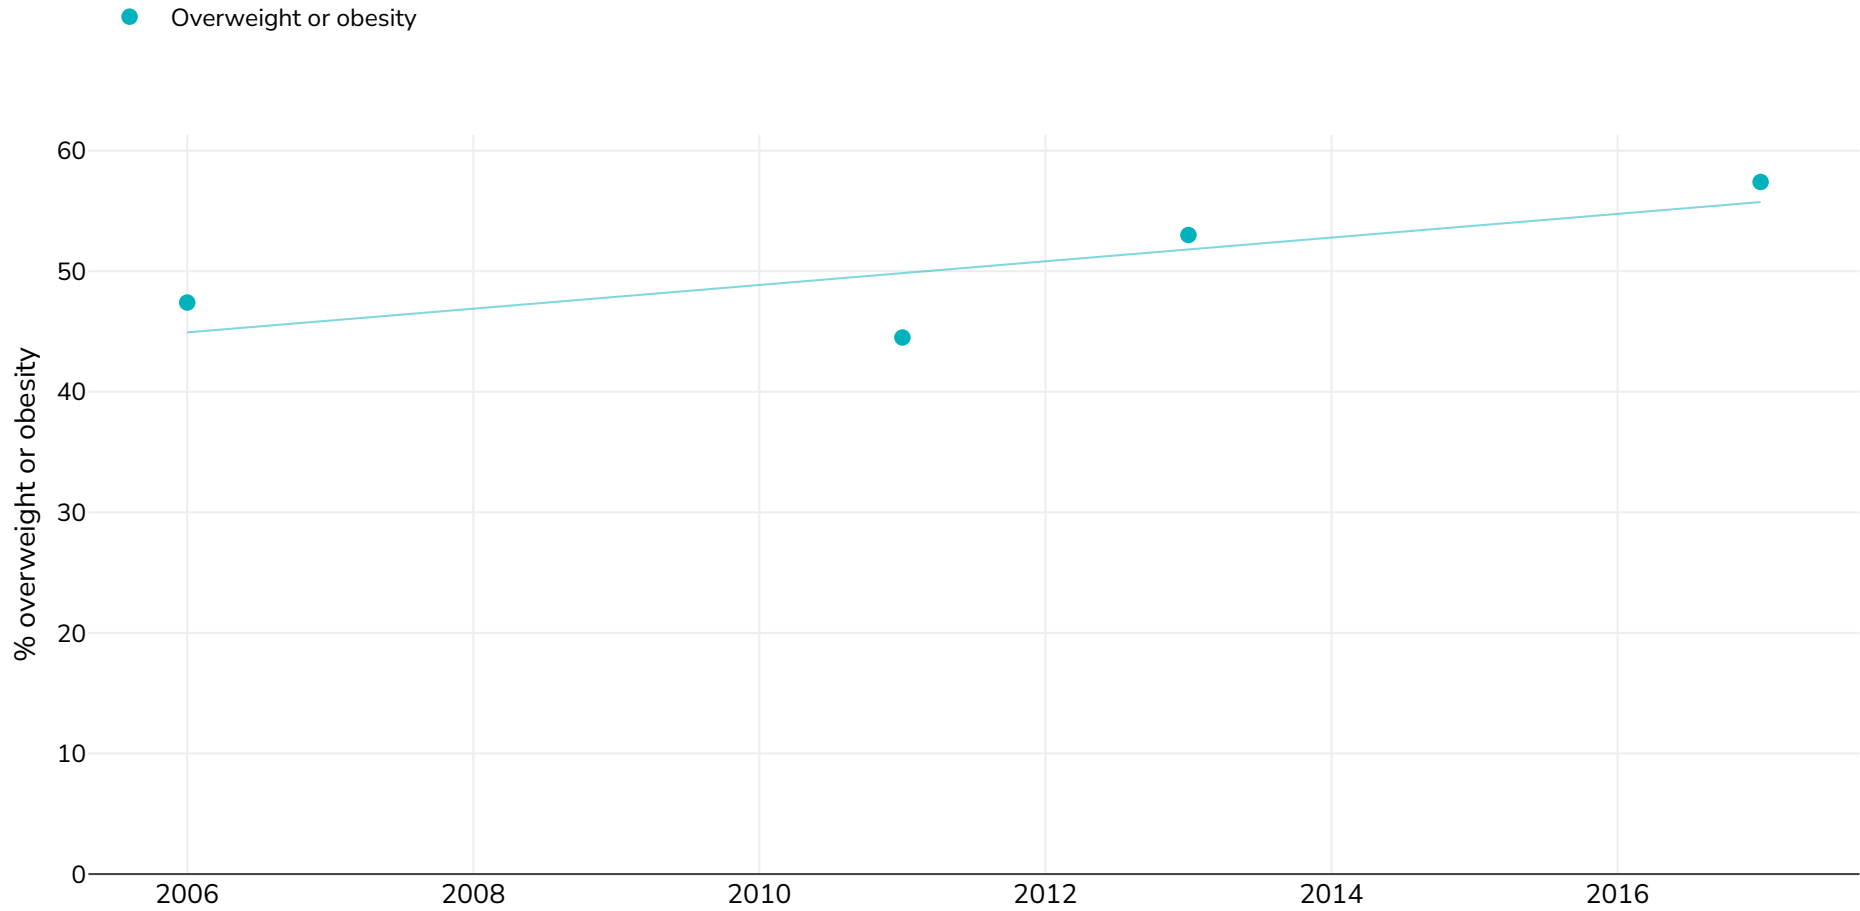

Azerbaijan: % Adults living with overweight or obesity in Azerbaijan 2006-2017

Women

Survey type: Measured

References: For full details of references visit <https://data.worldobesity.org/>

Notes: Adults aged 15-49

Unless otherwise noted, overweight refers to a BMI between 25kg and 29.9kg/m², obesity refers to a BMI greater than 30kg/m².

Different methodologies may have been used to collect this data and so data from different surveys may not be strictly comparable. Please check with original data sources for methodologies used.