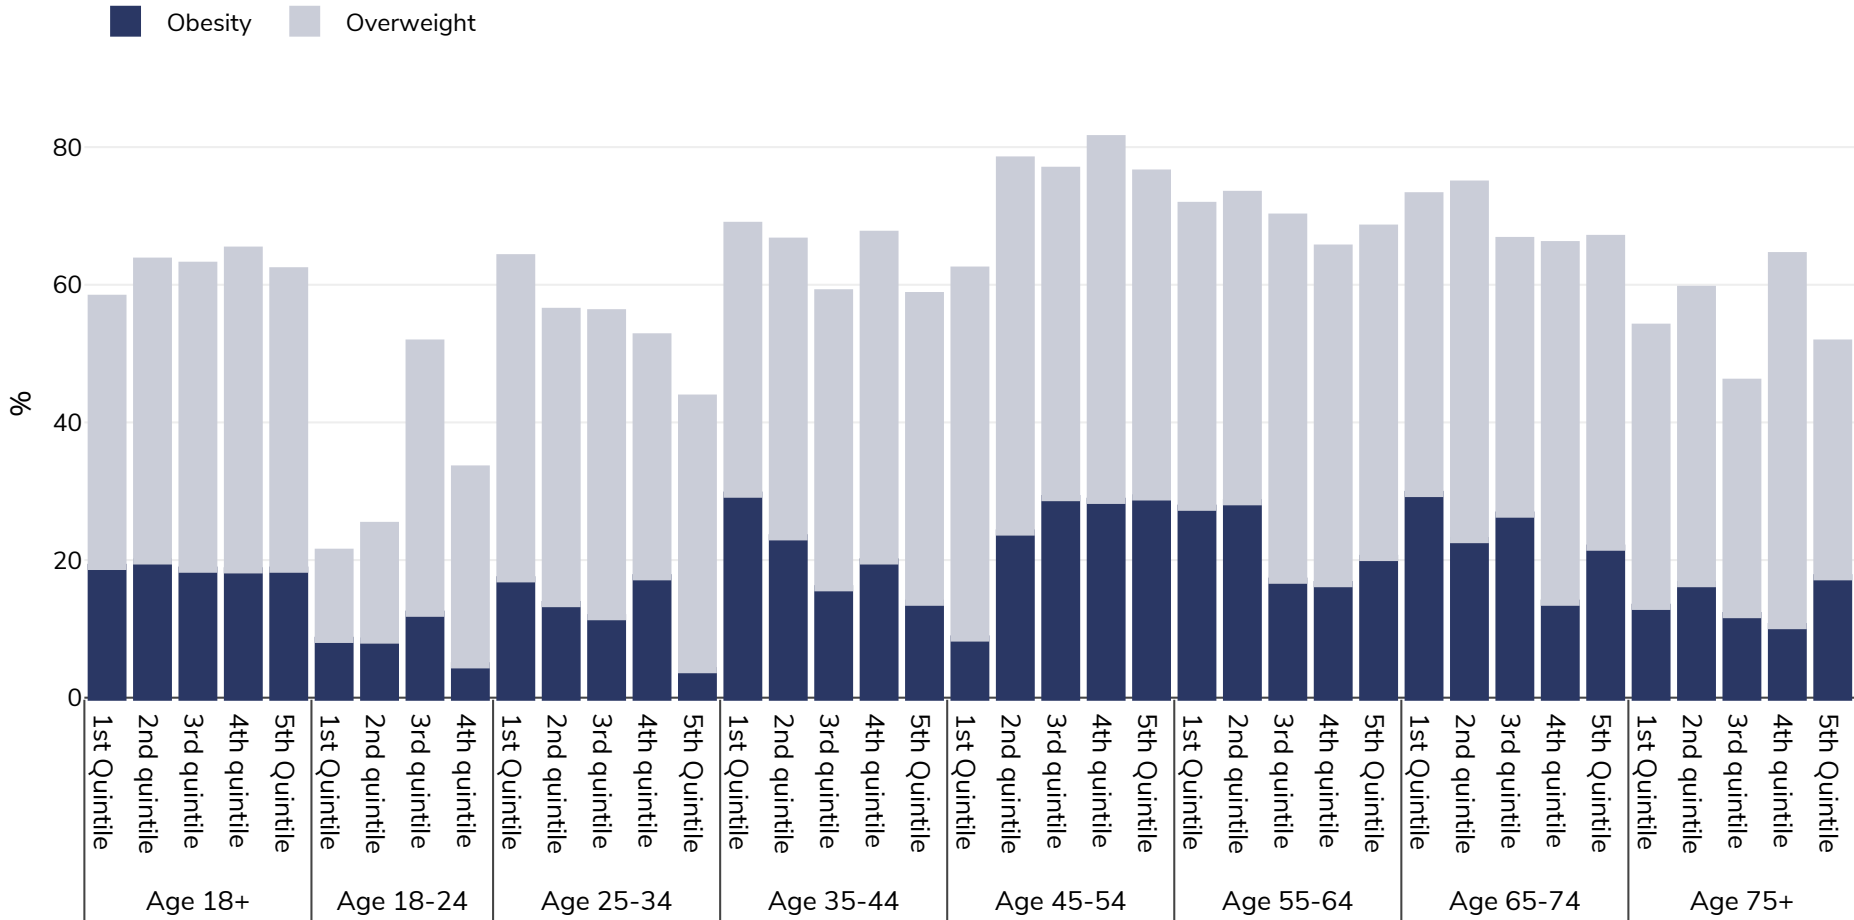

# Finland: Overweight/obesity by age and socio-economic group

Men, 2014

Survey type: Self-reported

Area covered: National

References: 2014 Eurostat Database: [http://appsso.eurostat.ec.europa.eu/nui/show.do?dataset=hlth\\_ehis\\_bm1e&lang=en](http://appsso.eurostat.ec.europa.eu/nui/show.do?dataset=hlth_ehis_bm1e&lang=en) (last accessed 25.08.20)

Unless otherwise noted, overweight refers to a BMI between 25kg and 29.9kg/m<sup>2</sup>, obesity refers to a BMI greater than 30kg/m<sup>2</sup>.