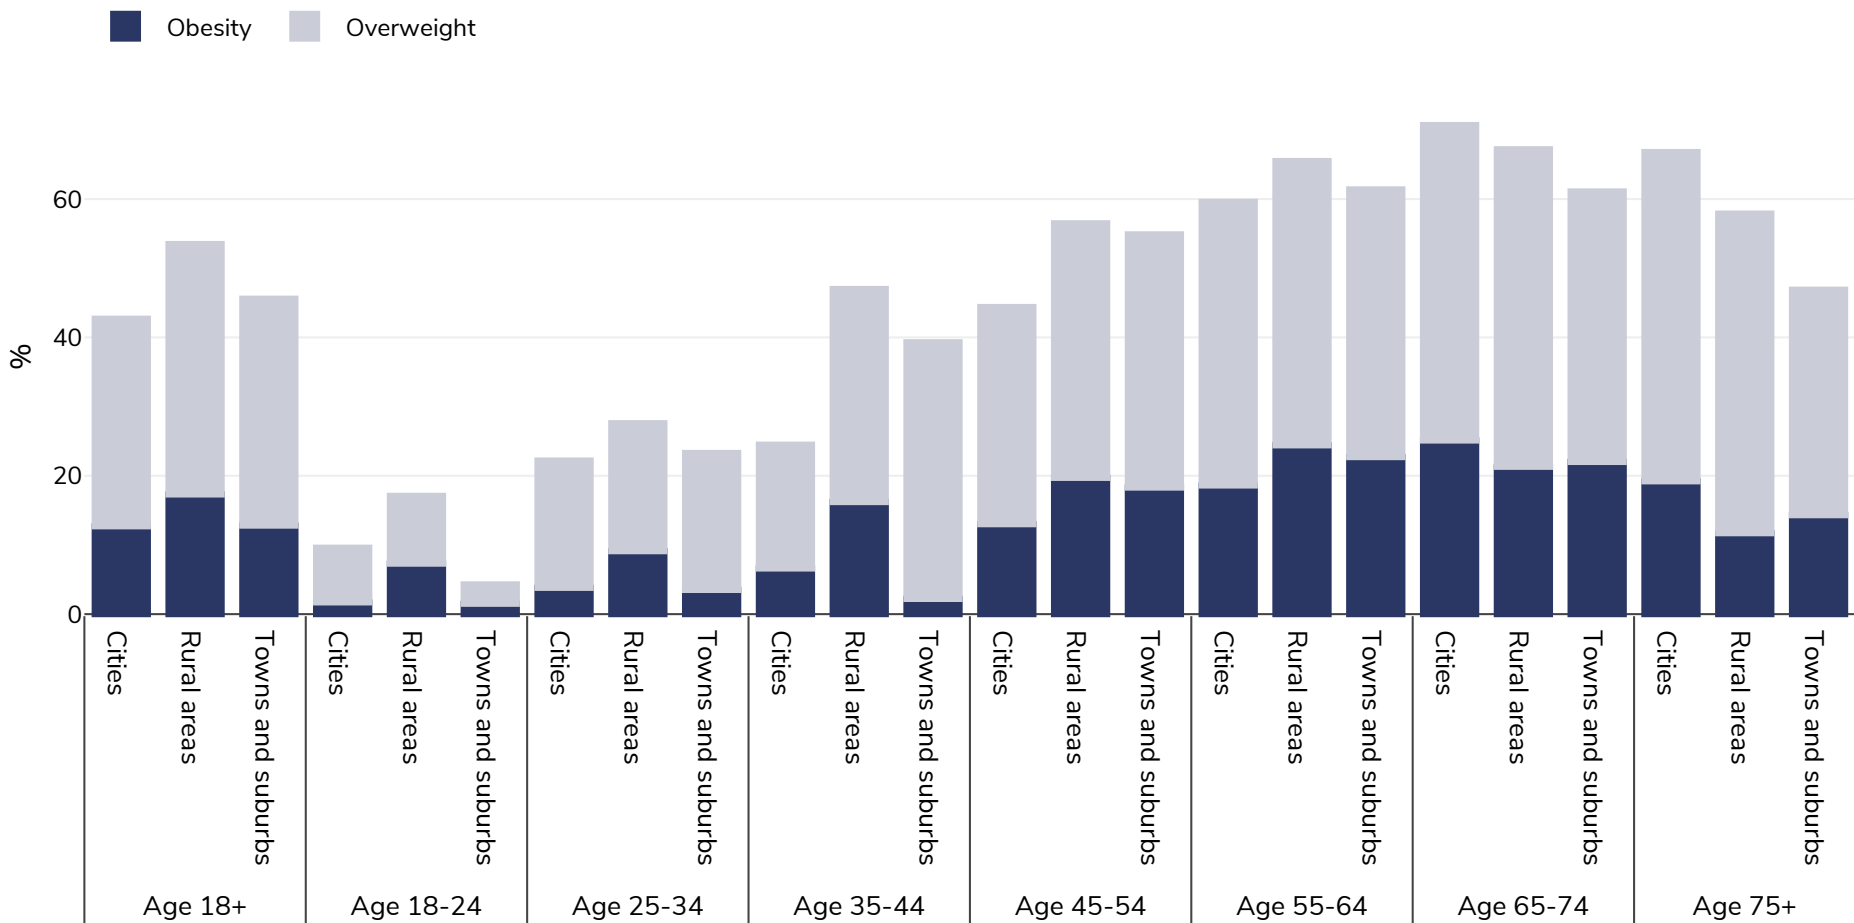

Bulgaria: Overweight/obesity by age and region

Women, 2014

Survey type: Self-reported

Area covered: National

References: Eurostat Database http://appsso.eurostat.ec.europa.eu/nui/show.do?dataset=hlth_ehis_bm1u&lang=en (last accessed 25.08.20)

Unless otherwise noted, overweight refers to a BMI between 25kg and 29.9kg/m², obesity refers to a BMI greater than 30kg/m².