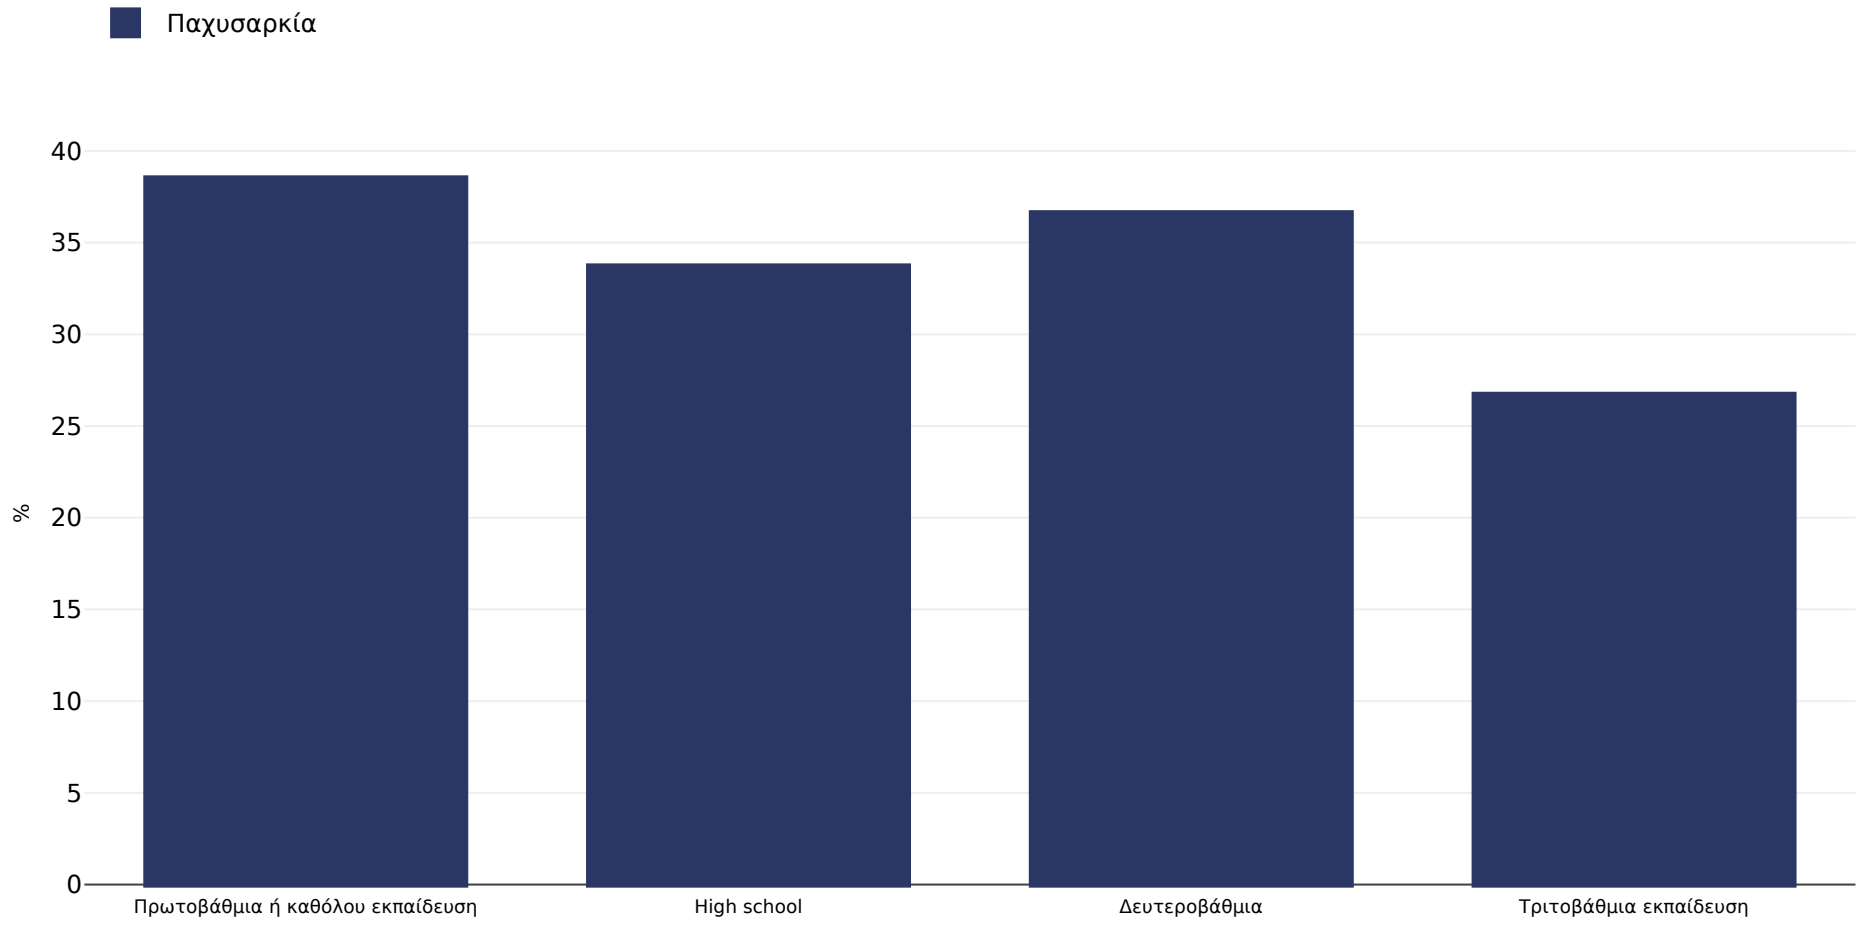

# Παχυσαρκία: Overweight/obesity by education

Μεξικό, 2012

Πηγή: [World Obesity](#).   
 Σημειώσεις: Obesity Prevalence based on Education level in Urban areas.   
 Πηγή: Perez Ferrer C, McMunn A, Rivera Dommarco JA, Brunner EJ. Educational Inequalities in Obesity among Mexican Women: Time-Trends from 1988 to 2012. Miranda JJ, ed. PLoS ONE 2014; 9(12): e111111. doi:10.1371/journal.pone.0111111