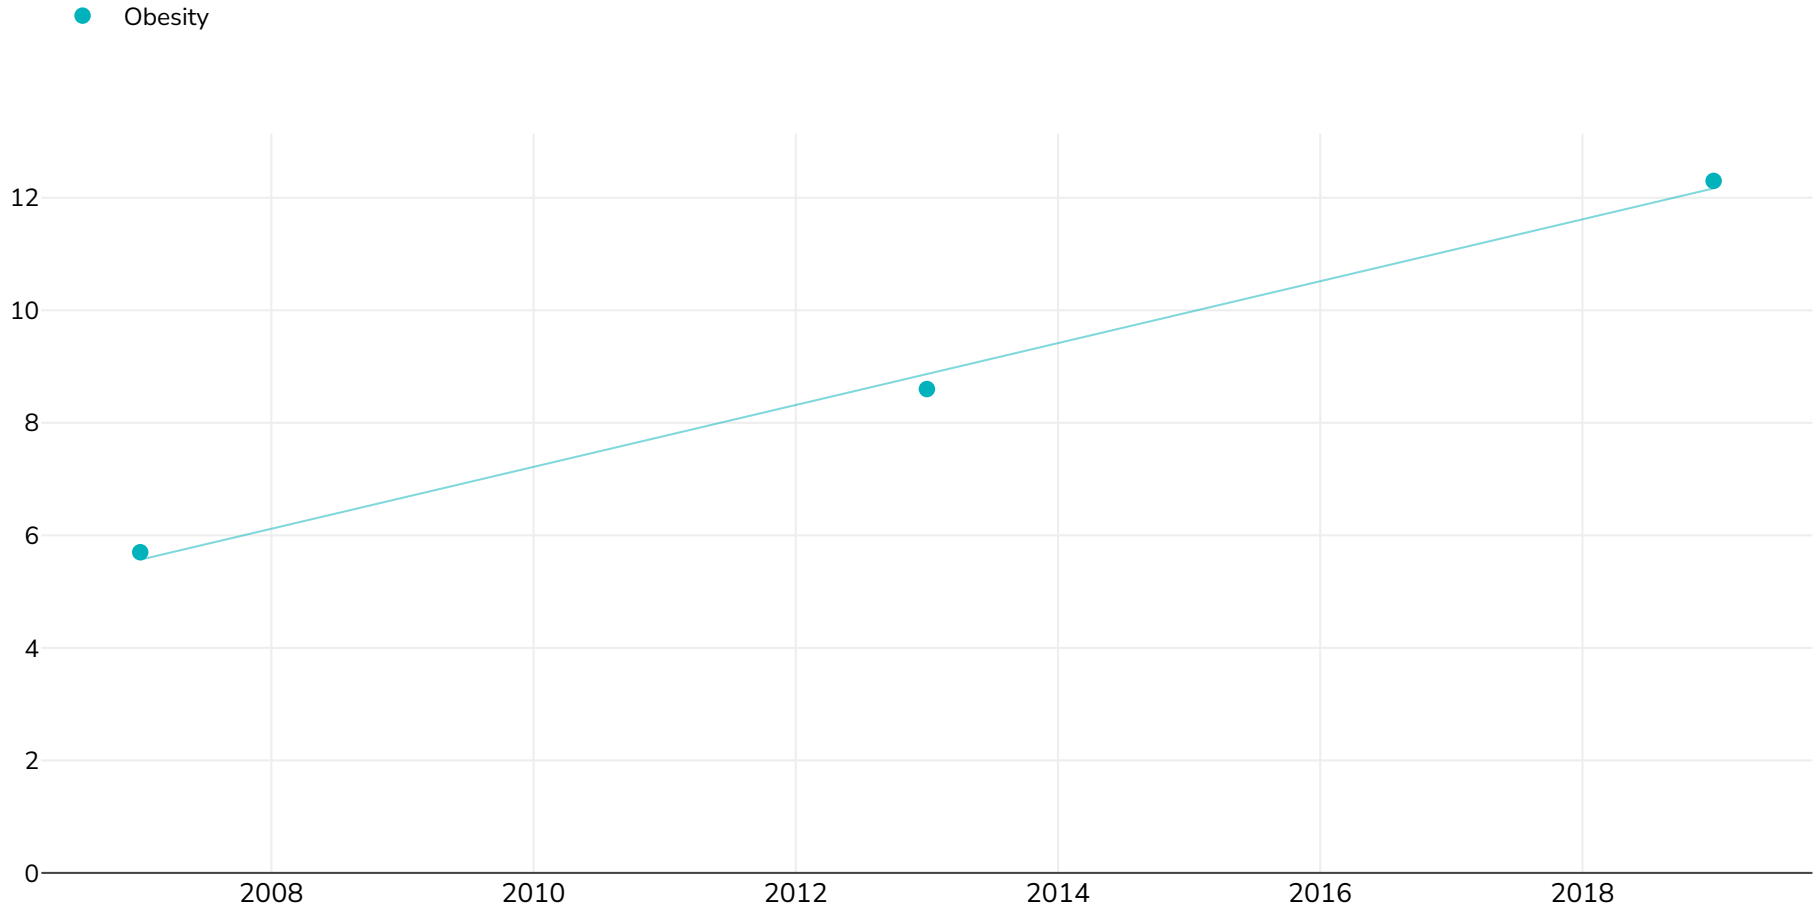

Liberia: % Adults living with obesity, 2007-2020

Women

Survey type: Measured

References: For full details of references visit <https://data.worldobesity.org/>

Different methodologies may have been used to collect this data and so data from different surveys may not be strictly comparable. Please check with original data sources for methodologies used.