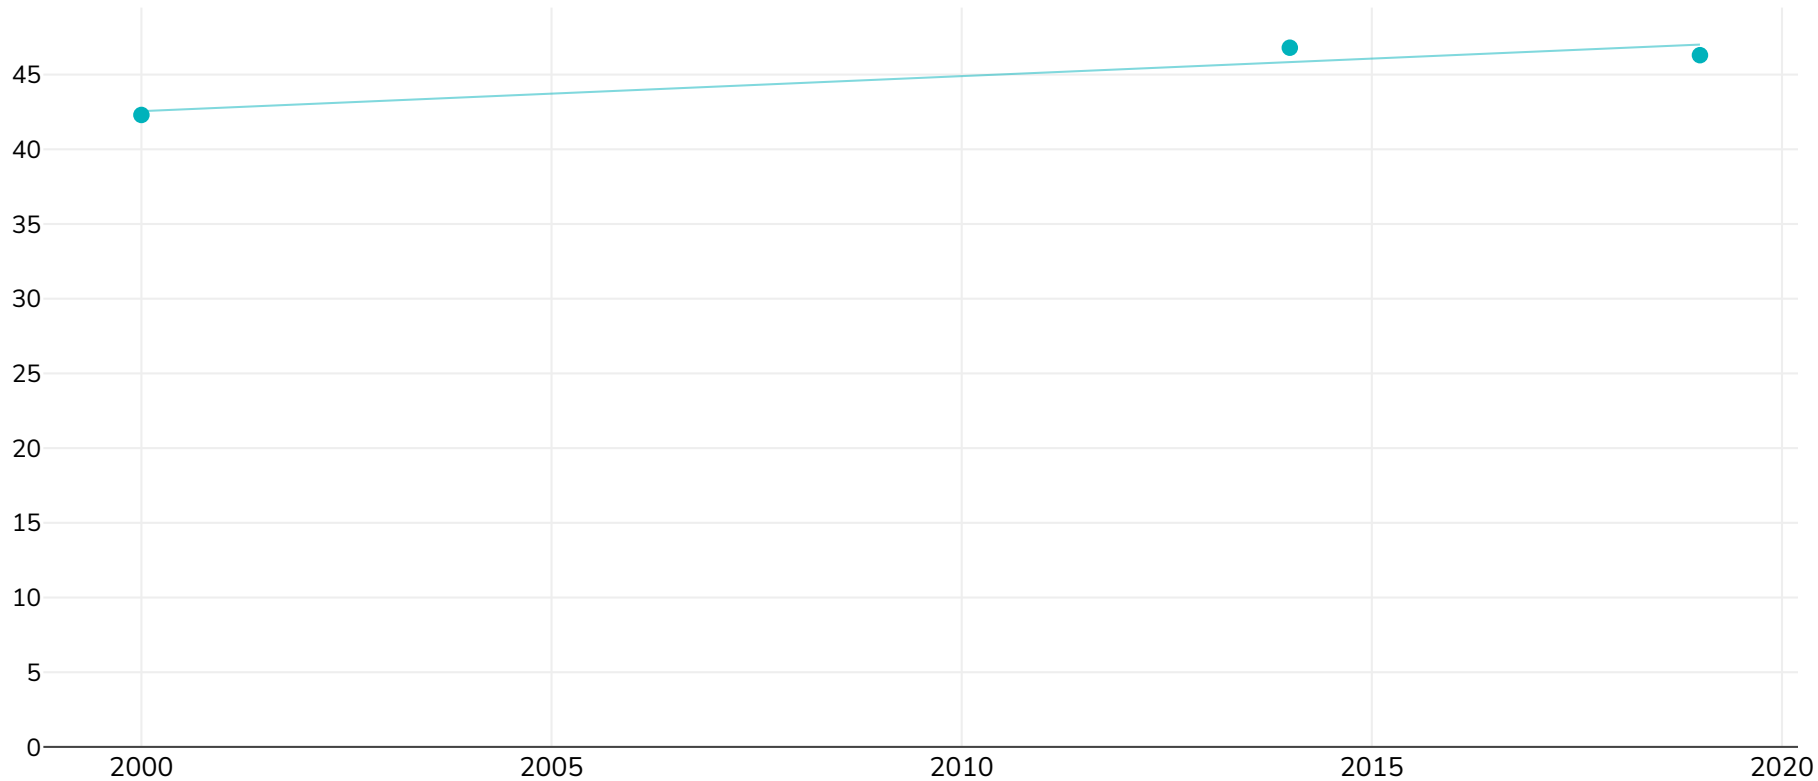

Bulgaria: Trend adult overweight obesity 2000 2019

Women

● Overweight or obesity

Survey type: Self-reported

References: For full details of references visit <https://data.worldobesity.org/>

Different methodologies may have been used to collect this data and so data from different surveys may not be strictly comparable. Please check with original data sources for methodologies used.