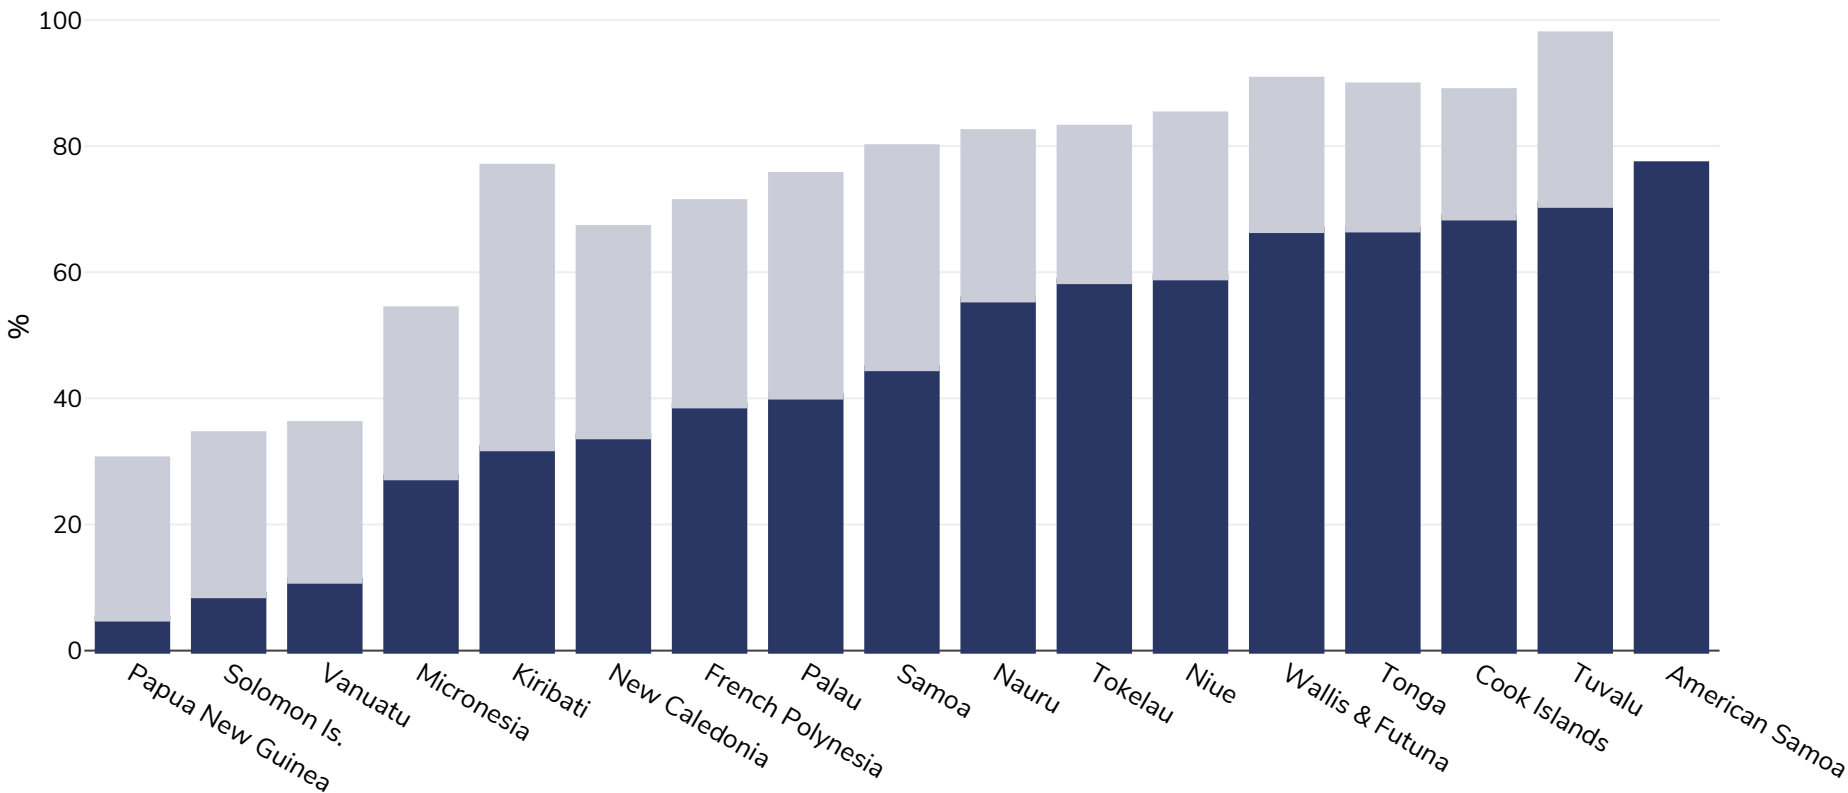

Pacific Community: Obesity prevalence

Men

■ Obesity ■ Overweight

Notes: Different methodologies have been used to collect this data and so it is not strictly comparable.

Unless otherwise noted, overweight refers to a BMI between 25kg and 29.9kg/m², obesity refers to a BMI greater than 30kg/m².