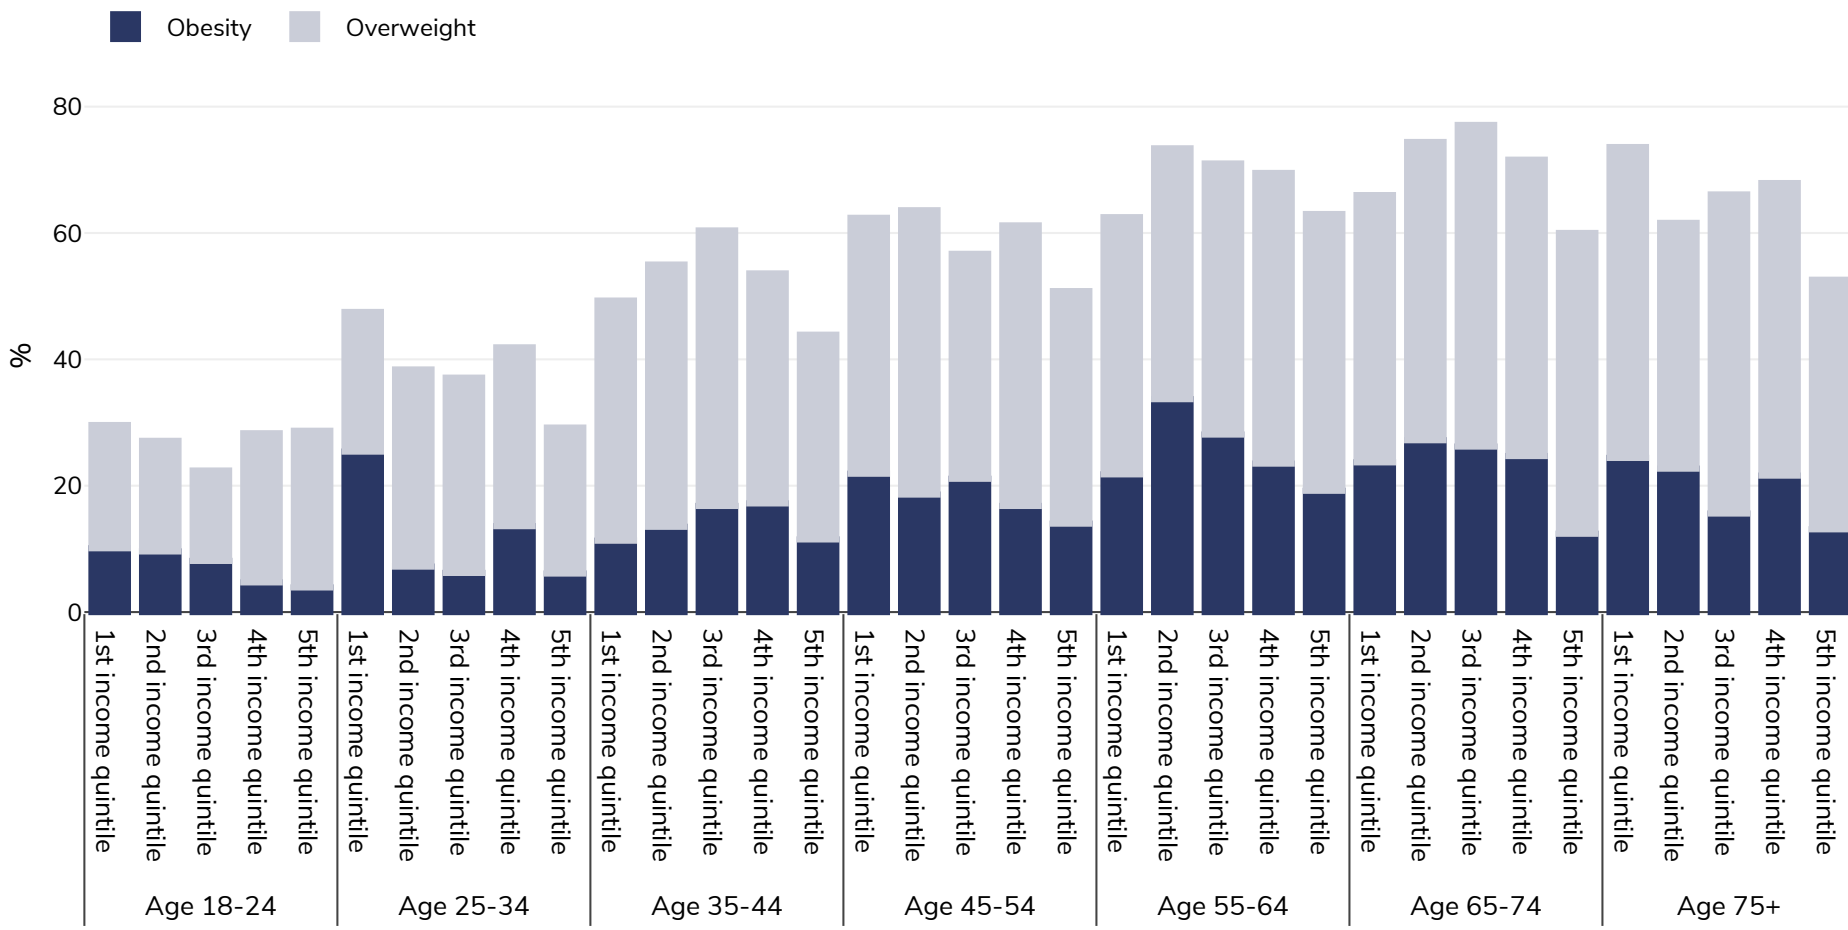

Portugal: Overweight/obesity by age and socio-economic group

Adults, 2019

Survey type: Self-reported

Area covered: National

References: Eurostat 2019. Available at https://appsso.eurostat.ec.europa.eu/nui/show.do?dataset=hlth_ehis_bm1i&lang=en (last accessed 09.08.21).

Unless otherwise noted, overweight refers to a BMI between 25kg and 29.9kg/m², obesity refers to a BMI greater than 30kg/m².