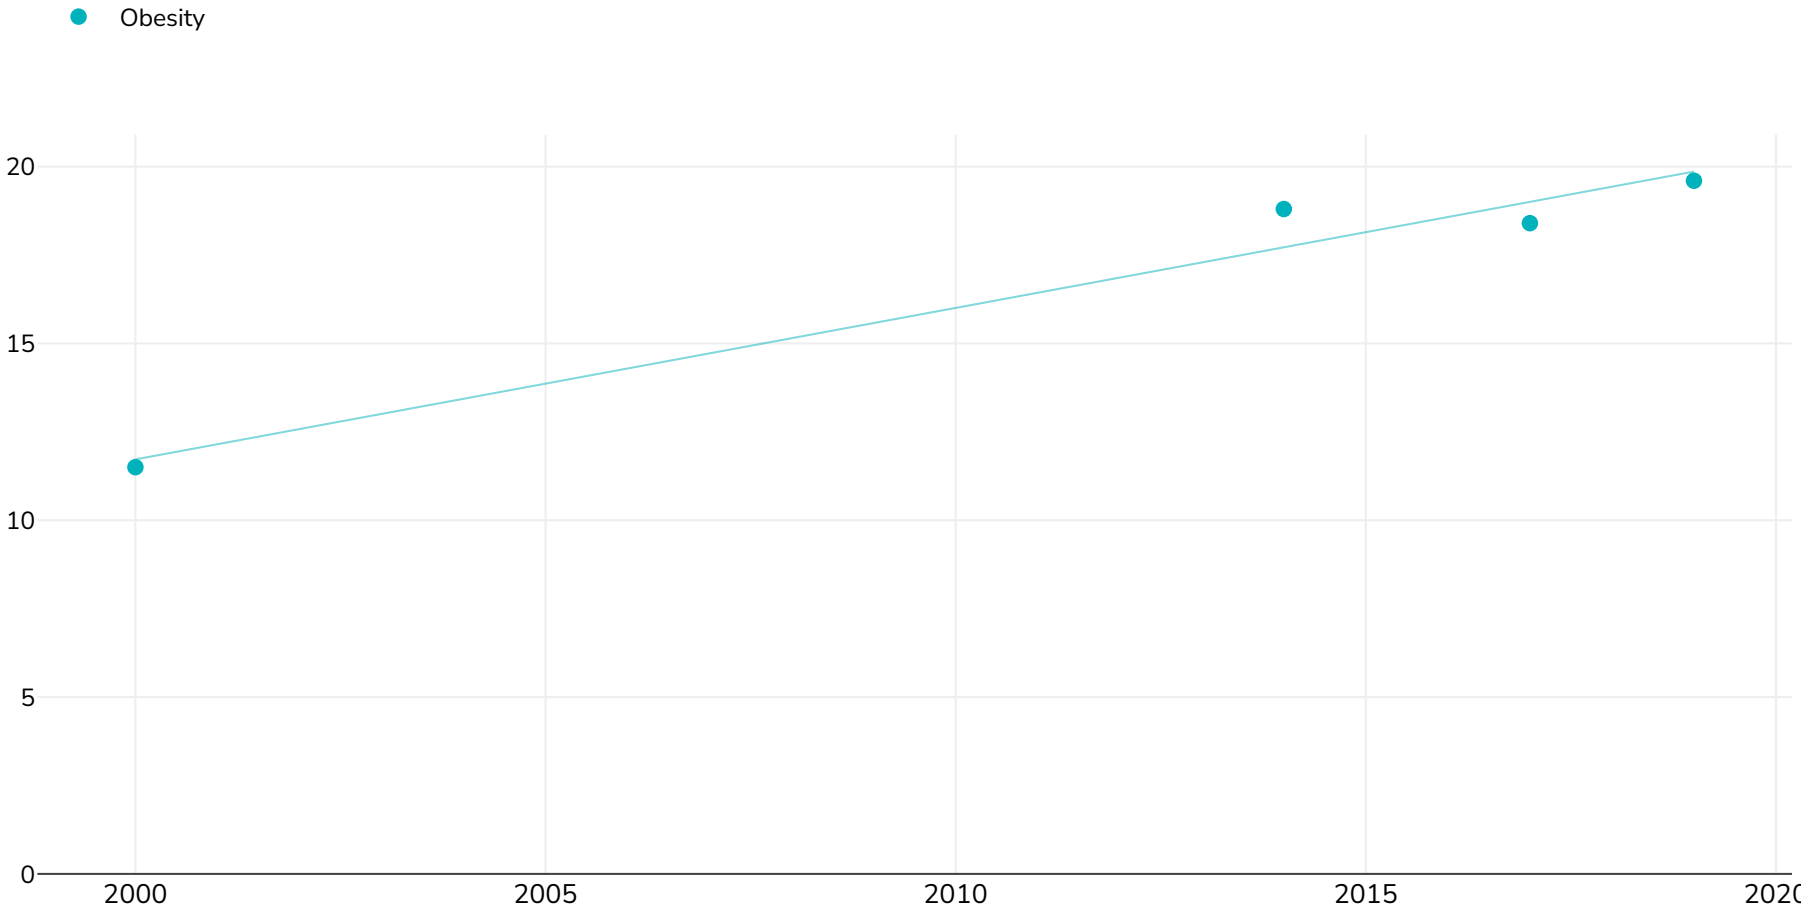

Latvia: Trends in obesity 2000 2019

Men

Survey type: Self-reported

References: For full details of references visit <https://data.worldobesity.org/>

Different methodologies may have been used to collect this data and so data from different surveys may not be strictly comparable. Please check with original data sources for methodologies used.