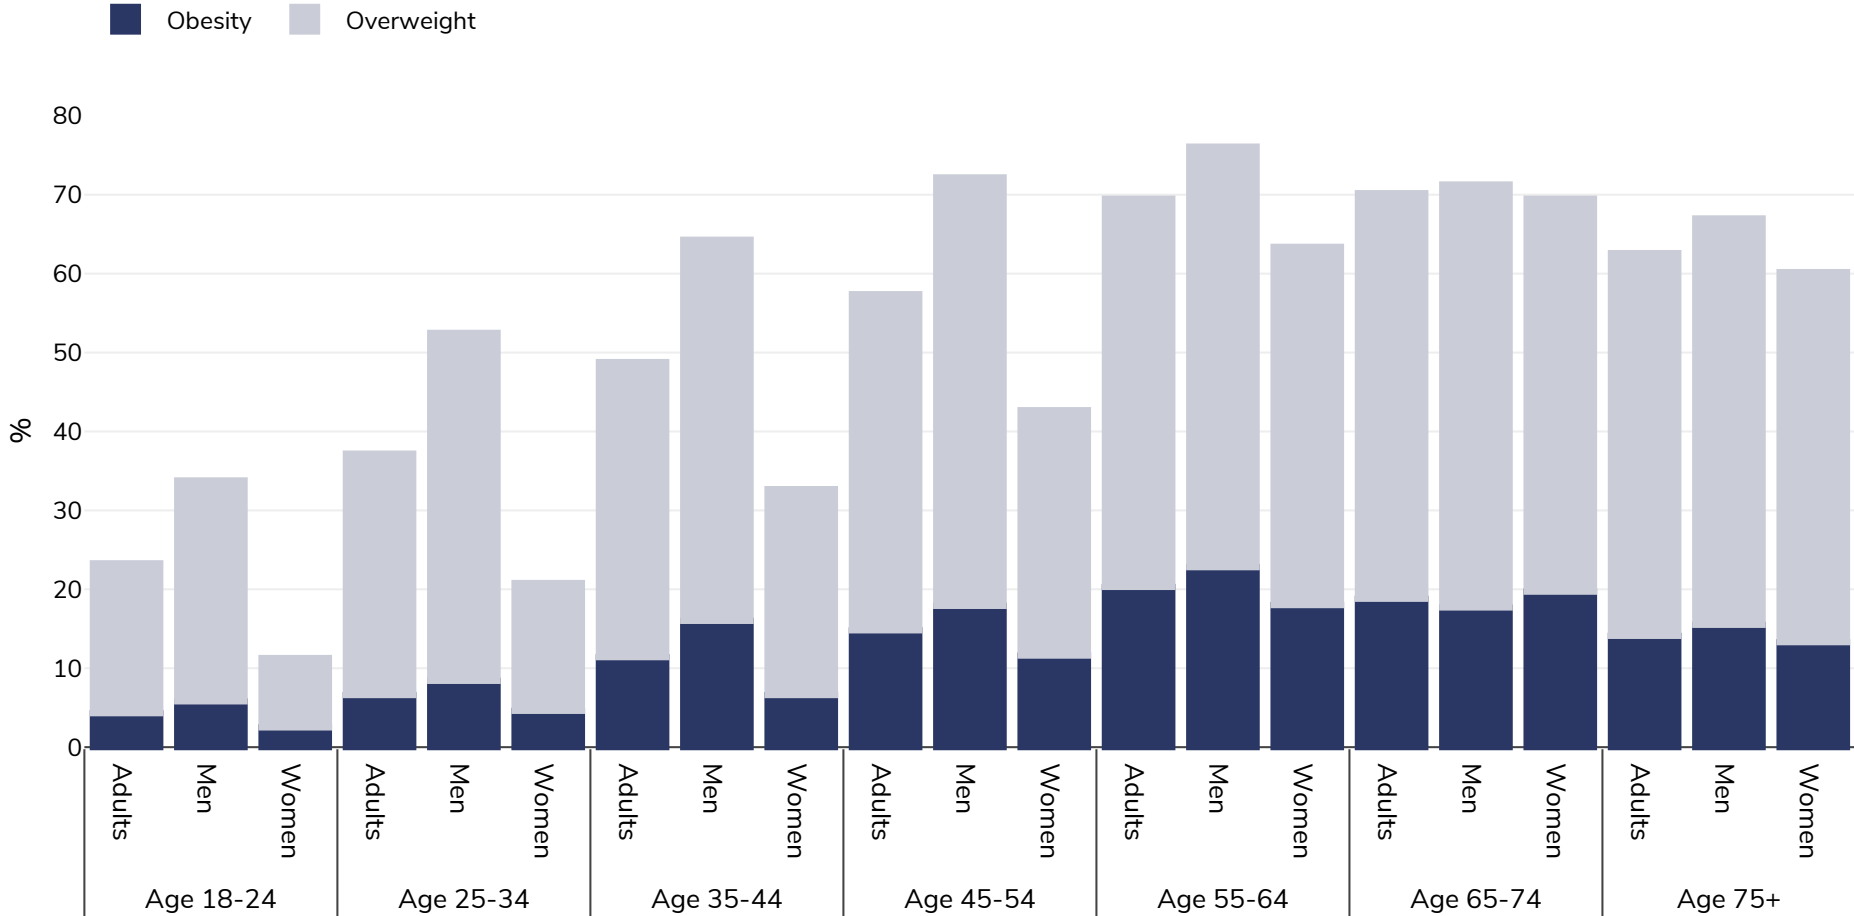

Bulgaria: Overweight/obesity by age

Adults, 2019

Survey type: Self-reported

Area covered: National

References: Eurostat 2019. Available at https://appsso.eurostat.ec.europa.eu/nui/show.do?dataset=hlth_ehis_bm1i&lang=en (last accessed 09.08.21).

Unless otherwise noted, overweight refers to a BMI between 25kg and 29.9kg/m², obesity refers to a BMI greater than 30kg/m².