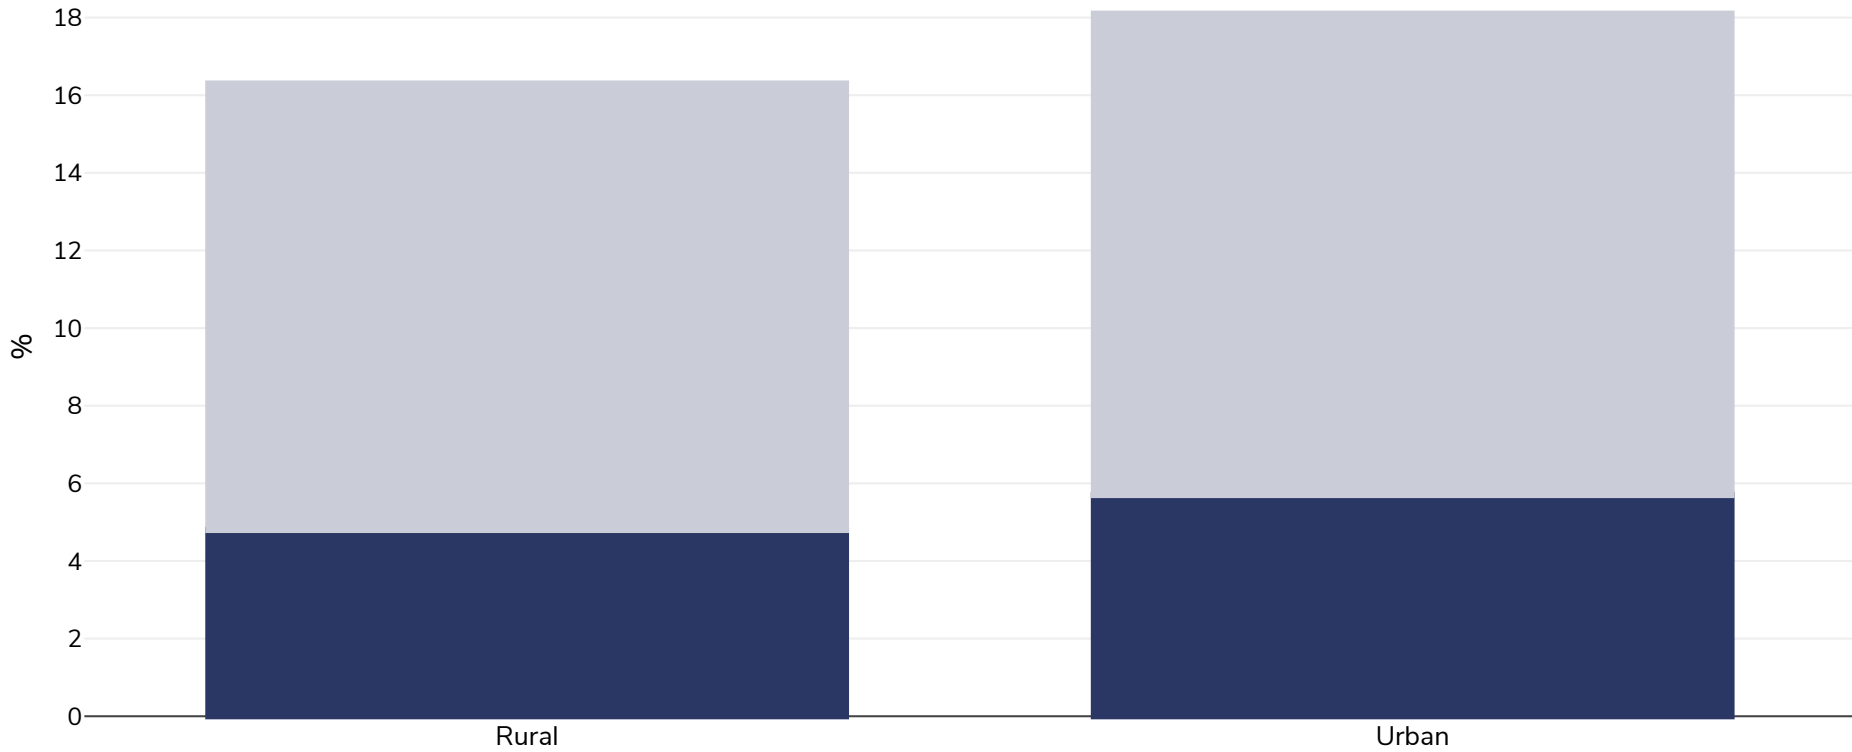

Lithuania: Overweight/obesity by region

Girls, 2010

■ Obesity ■ Overweight

Survey type:	Measured
Age:	9-10
Sample size:	4810
References:	http://vddb.laba.lt/fedora/get/LT-eLABa-0001:E.02~2013~D_20130919_143656-85087/DS.005.0.02.ETD (last accessed 9th June 2015)
Cutoffs:	IOTF