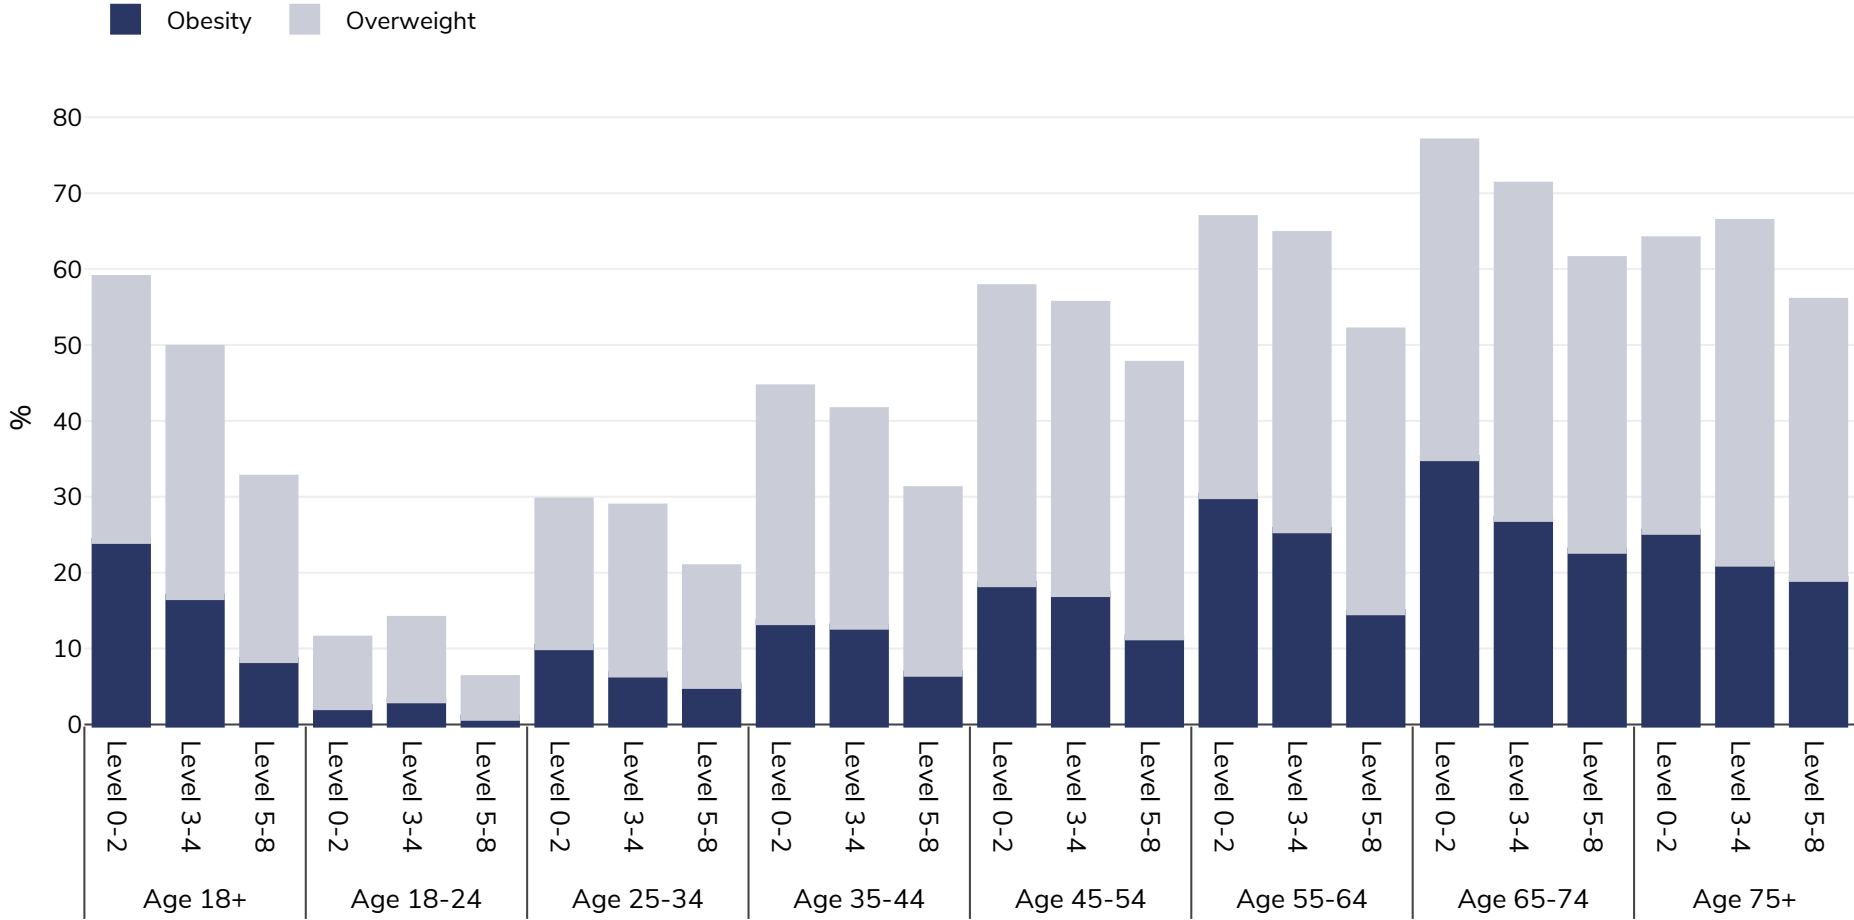

# Poland: Overweight/obesity by age and education

Women, 2014

Survey type: Self-reported

Area covered: National

References: 2014 Eurostat Database: [http://appsso.eurostat.ec.europa.eu/nui/show.do?dataset=hlth\\_ehis\\_bm1e&lang=en](http://appsso.eurostat.ec.europa.eu/nui/show.do?dataset=hlth_ehis_bm1e&lang=en) (last accessed 25.08.20)

Unless otherwise noted, overweight refers to a BMI between 25kg and 29.9kg/m<sup>2</sup>, obesity refers to a BMI greater than 30kg/m<sup>2</sup>.