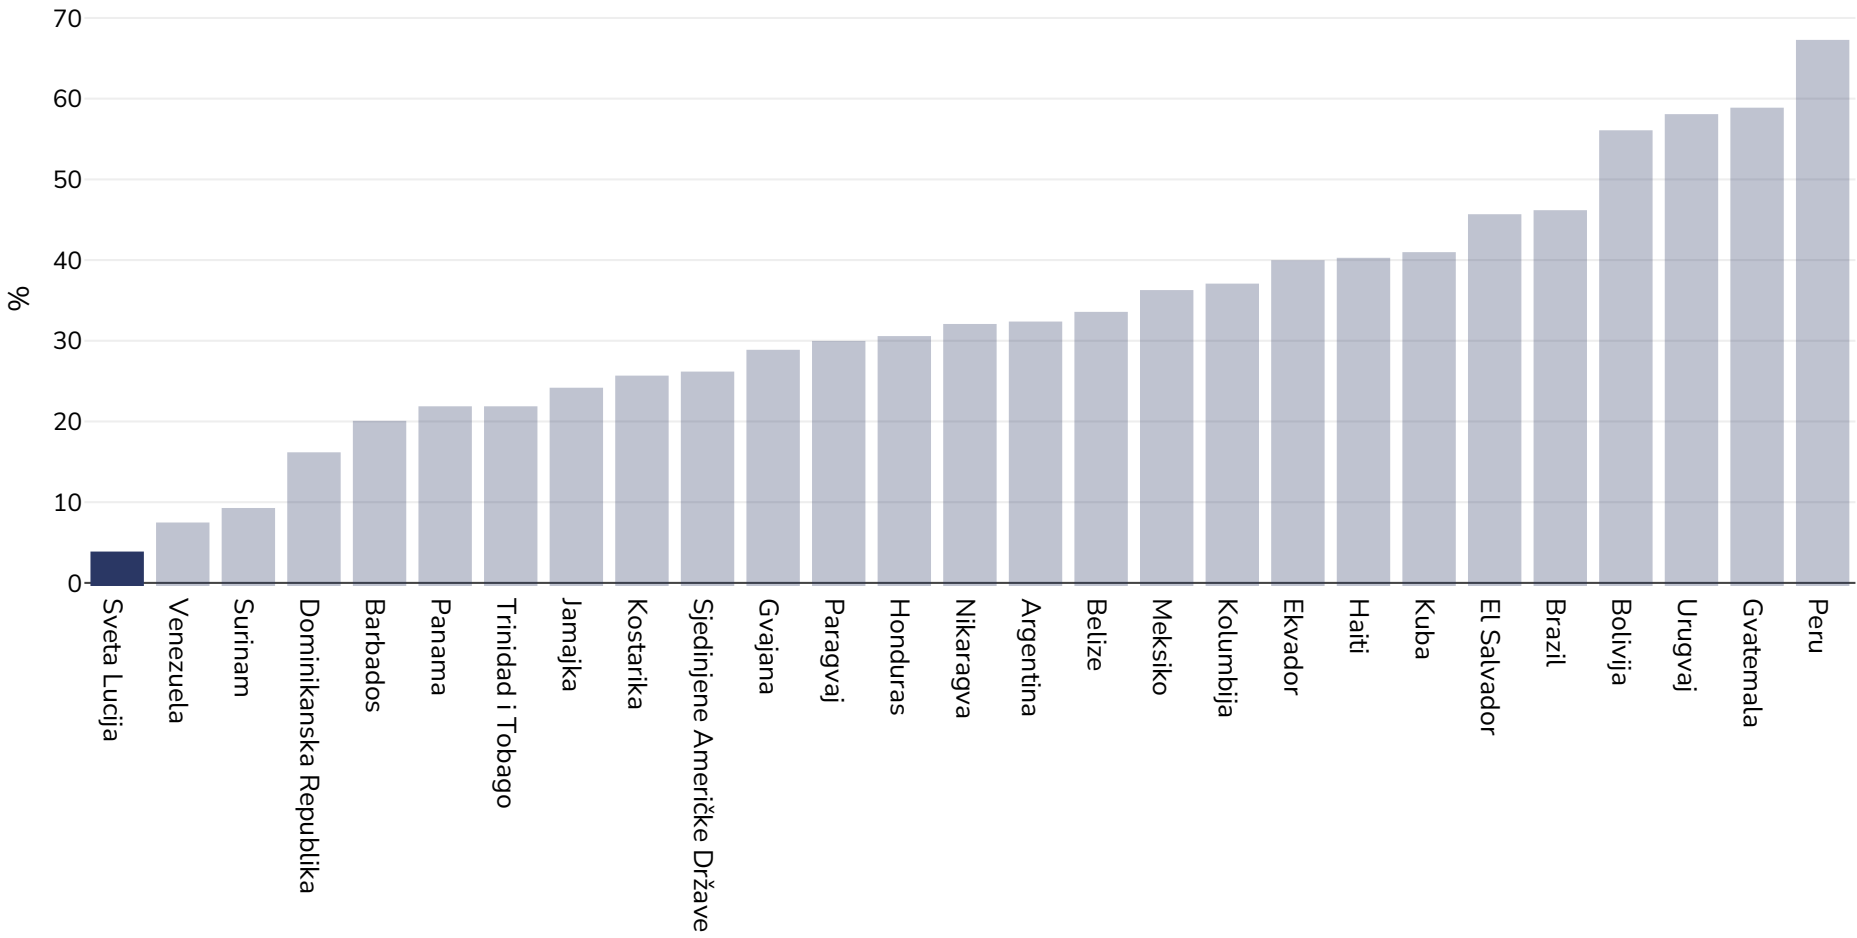

# Sveta Lucija: % Infants exclusively breastfed 0-5 months

Infants, 1998-2022

**Reference:** Saint Lucia multiple indicator cluster survey 2012: Final report. MICS. Castries, Saint Lucia, 2014.

**Bilješke:** Full details are available. Original citation United Nations Children’s Fund, Division of Data, Analysis, Planning and Monitoring (2023). Global UNICEF Global Databases: Infant and Young Child Feeding: Exclusive breastfeeding, New York, October 2023.