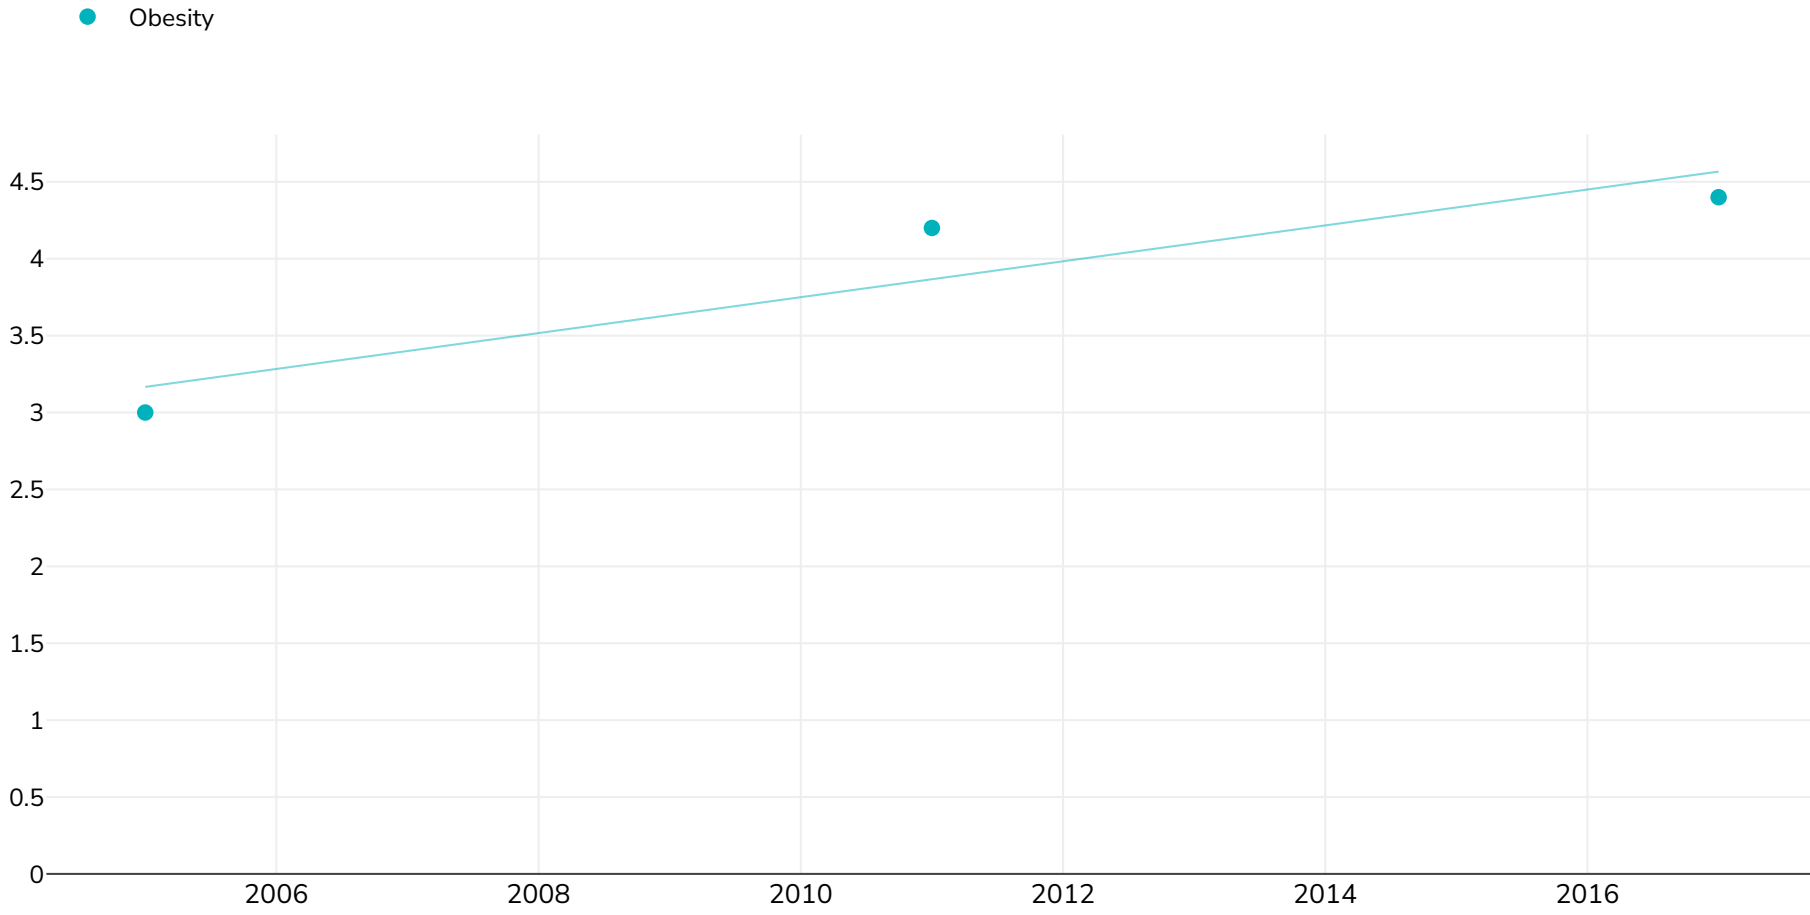

Lebanon: Trends obesity children 2005 2017

Girls

Survey type: Self-reported

References: For full details of references visit <https://data.worldobesity.org/>

Different methodologies may have been used to collect this data and so data from different surveys may not be strictly comparable. Please check with original data sources for methodologies used.