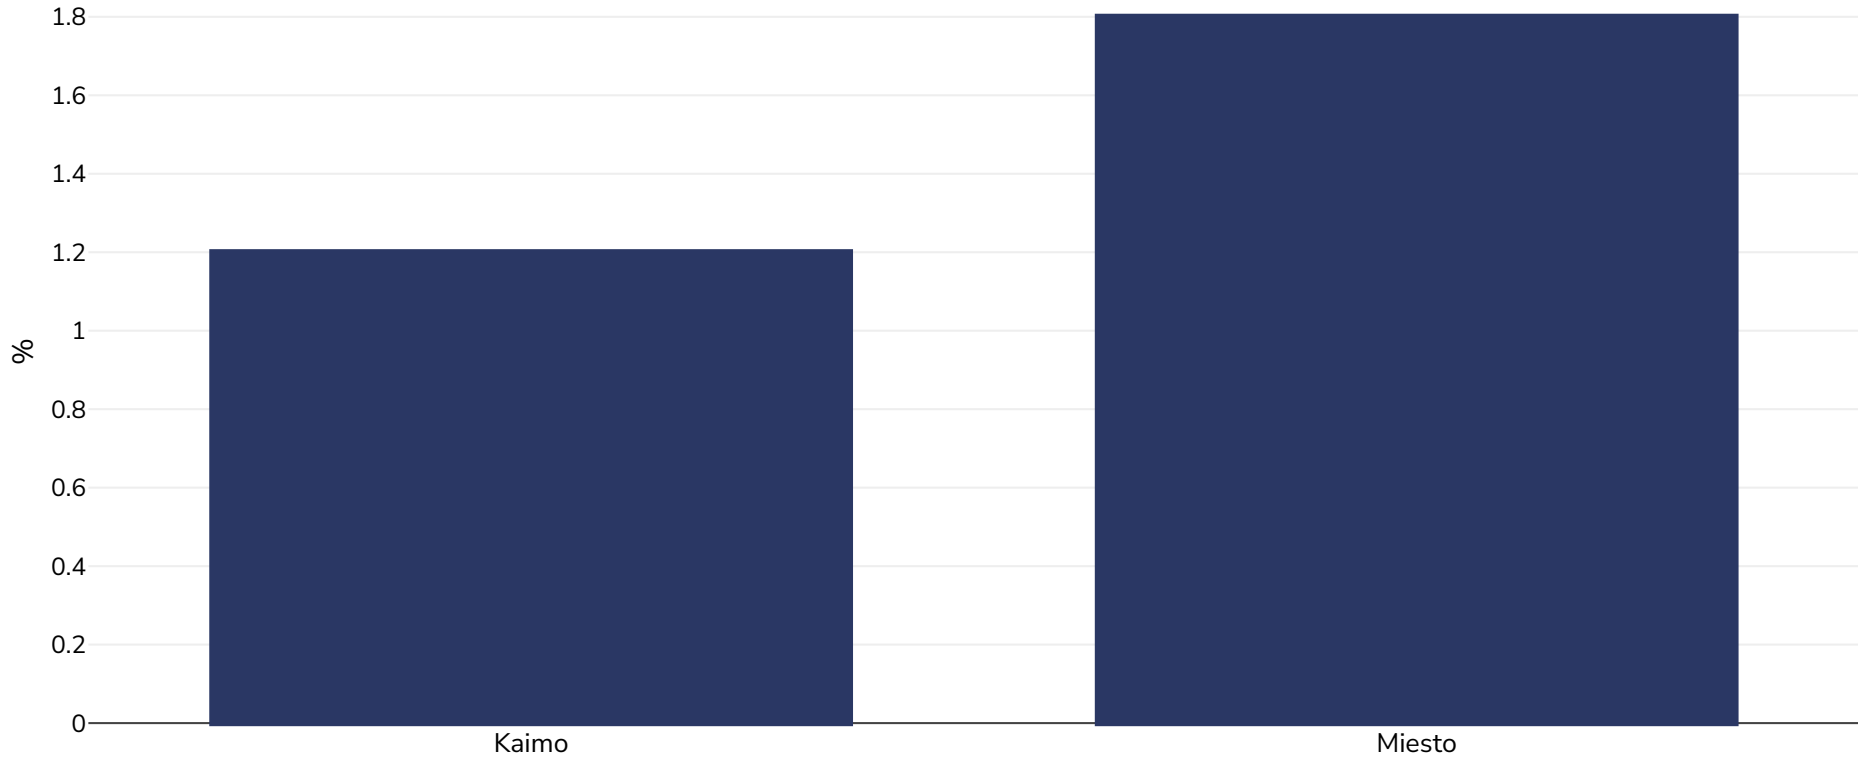

Laosas: Overweight/obesity by region

Infants, 2006

■ Antsvoris arba nutukimas

Imties dydis: 3979

Nuorodos: MICS: Lao PDR multiple indicator cluster survey 2006, final report. Vientiane, Lao PDR: Department of Statistics and UNICEF, 2008

Pastabos (tik anglų k.): UNICEF/WHO/World Bank Joint Child Malnutrition Estimates Expanded Database: Overweight (Survey Estimates), May 2023, New York. For more information about the methodology, please consult <https://data.unicef.org/resources/jme-2023-country-consultations/>