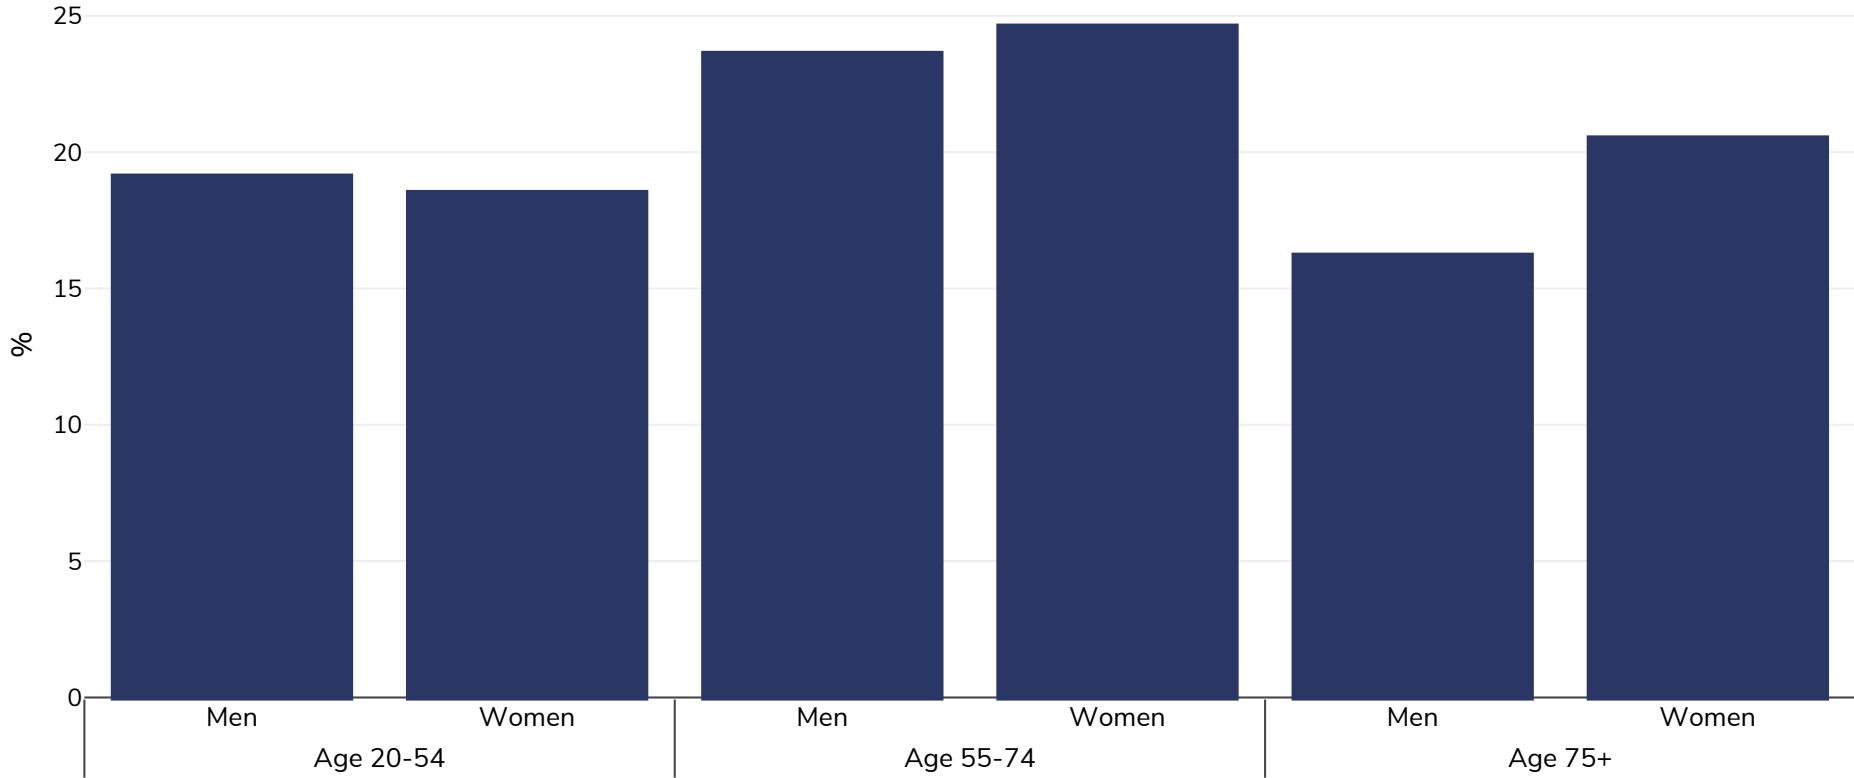

# Finland: Overweight/obesity by age

Adults, 2017

■ Obesity

**Survey type:** Self-reported

**Sample size:** 25,555

**Area covered:** National

**References:** Pentala-Nikulainen O, Koskela T, Parikka S, Kilpeläinen H, Koskenniemi T, Aalto AM, Muuri A, Koskinen S & Lounamaa A. National Health, Wellbeing and Service Research FinSote Basic Results 2017-2018. Online publication: [thl.fi/finsote](http://thl.fi/finsote).

**Notes:** This data is self-report

Unless otherwise noted, overweight refers to a BMI between 25kg and 29.9kg/m<sup>2</sup>, obesity refers to a BMI greater than 30kg/m<sup>2</sup>.