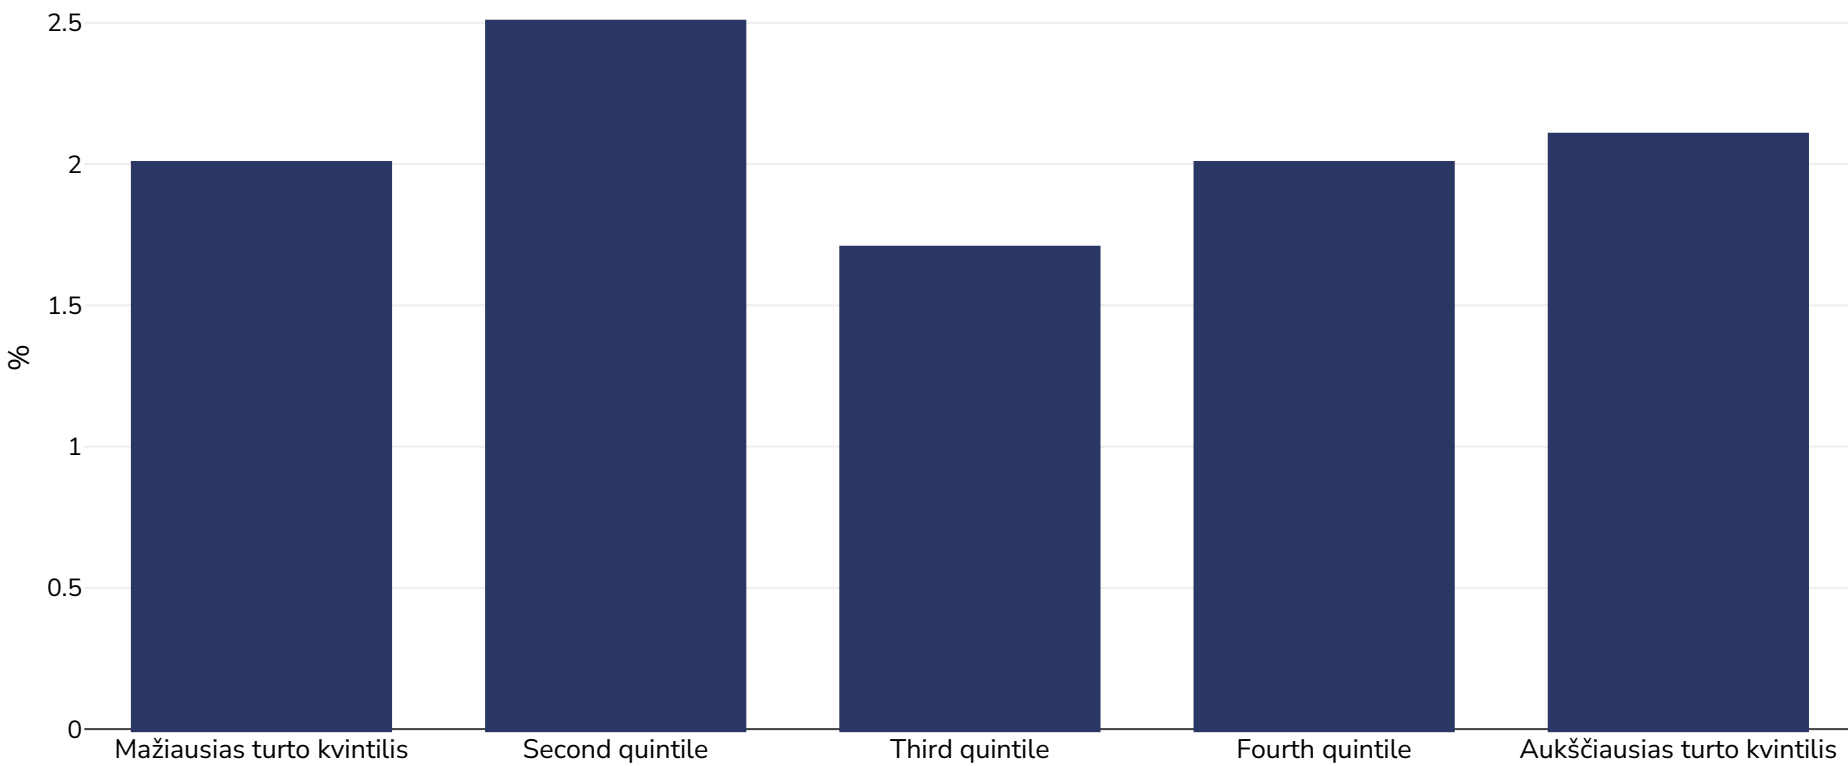

Laosas: Overweight/obesity by socio-economic group

Infants, 2011-2012

Antsvoris arba nutukimas

Imties dydis: 10671

Nuorodos: MICS-DHS: Lao social indicator survey LSIS (MICS/DHS). Vientiane, Lao PDR: MoH and LSB, 2012