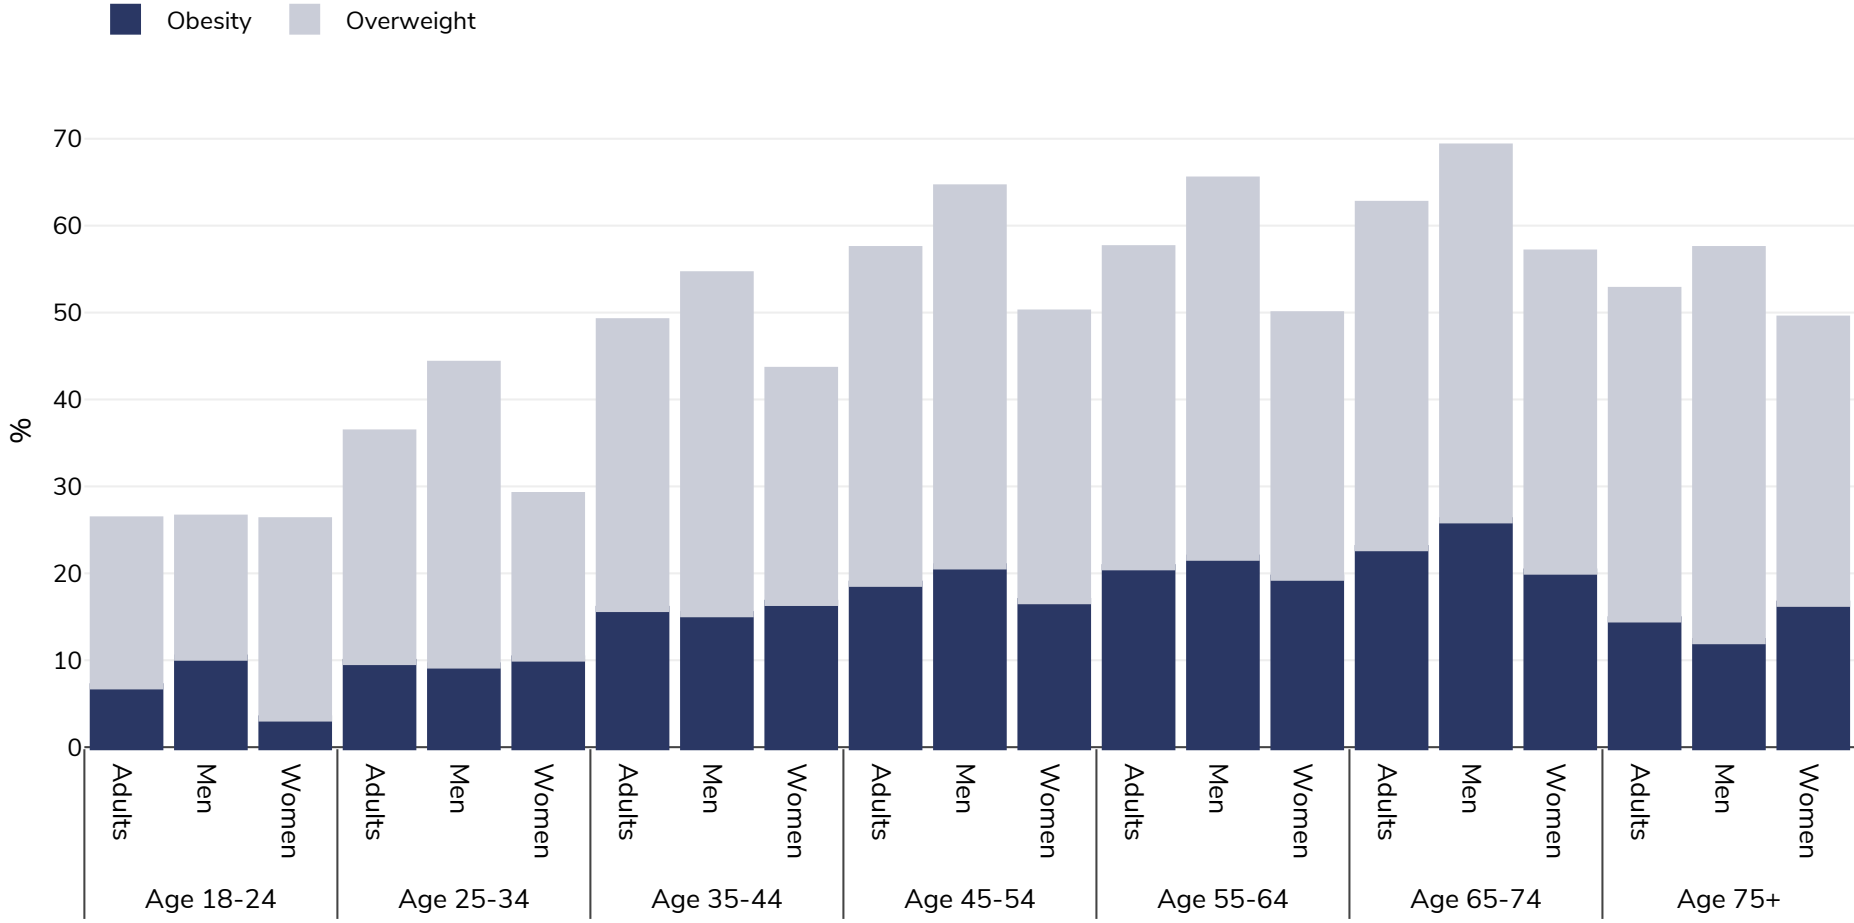

Belgium: Overweight/obesity by age

Adults, 2019

Survey type: Self-reported

Area covered: National

References: Eurostat 2019. Available at https://appsso.eurostat.ec.europa.eu/nui/show.do?dataset=hlth_ehis_bm1i&lang=en (last accessed 09.08.21).

Unless otherwise noted, overweight refers to a BMI between 25kg and 29.9kg/m², obesity refers to a BMI greater than 30kg/m².