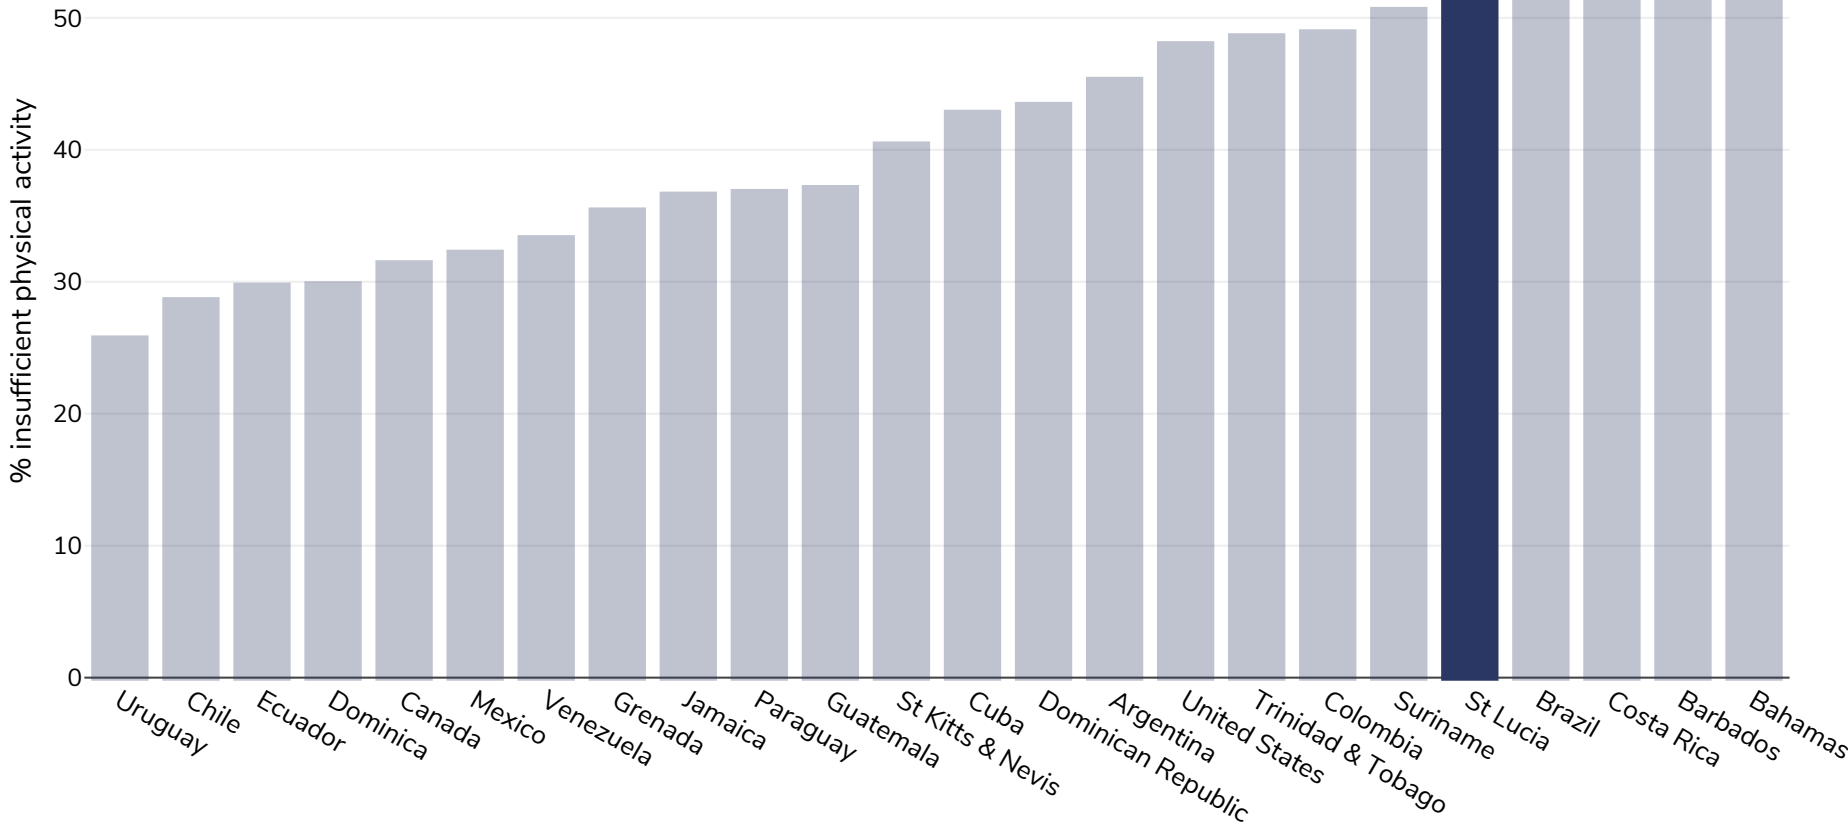

Saint Lucia: Insufficient physical activity

Women, 2016

References: Guthold R, Stevens GA, Riley LM, Bull FC. Worldwide trends in insufficient physical activity from 2001 to 2016: a pooled analysis of 358 population-based surveys with 1.9 million participants. Lancet 2018 [http://dx.doi.org/10.1016/S2214-109X\(18\)30357-7](http://dx.doi.org/10.1016/S2214-109X(18)30357-7)