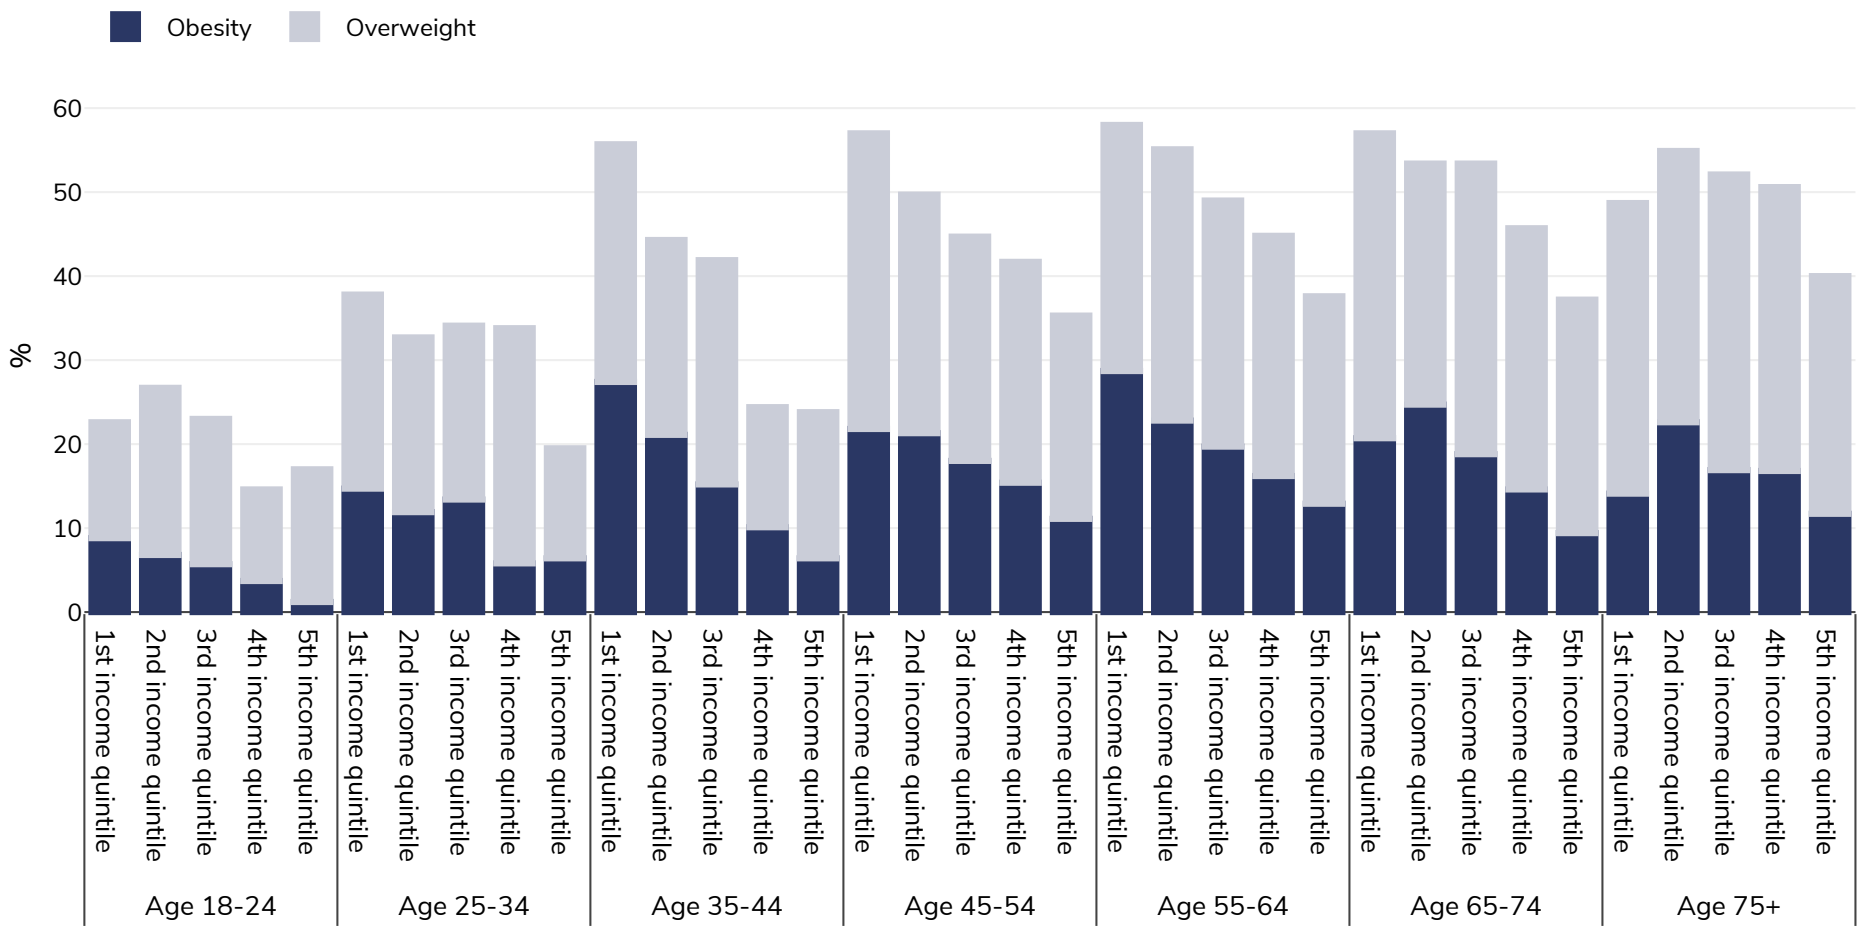

France: Overweight/obesity by age and socio-economic group

Women, 2019

Survey type: Self-reported

Area covered: National

References: Eurostat 2019. Available at https://appsso.eurostat.ec.europa.eu/nui/show.do?dataset=hlth_ehis_bm1i&lang=en (last accessed 09.08.21).

Unless otherwise noted, overweight refers to a BMI between 25kg and 29.9kg/m², obesity refers to a BMI greater than 30kg/m².