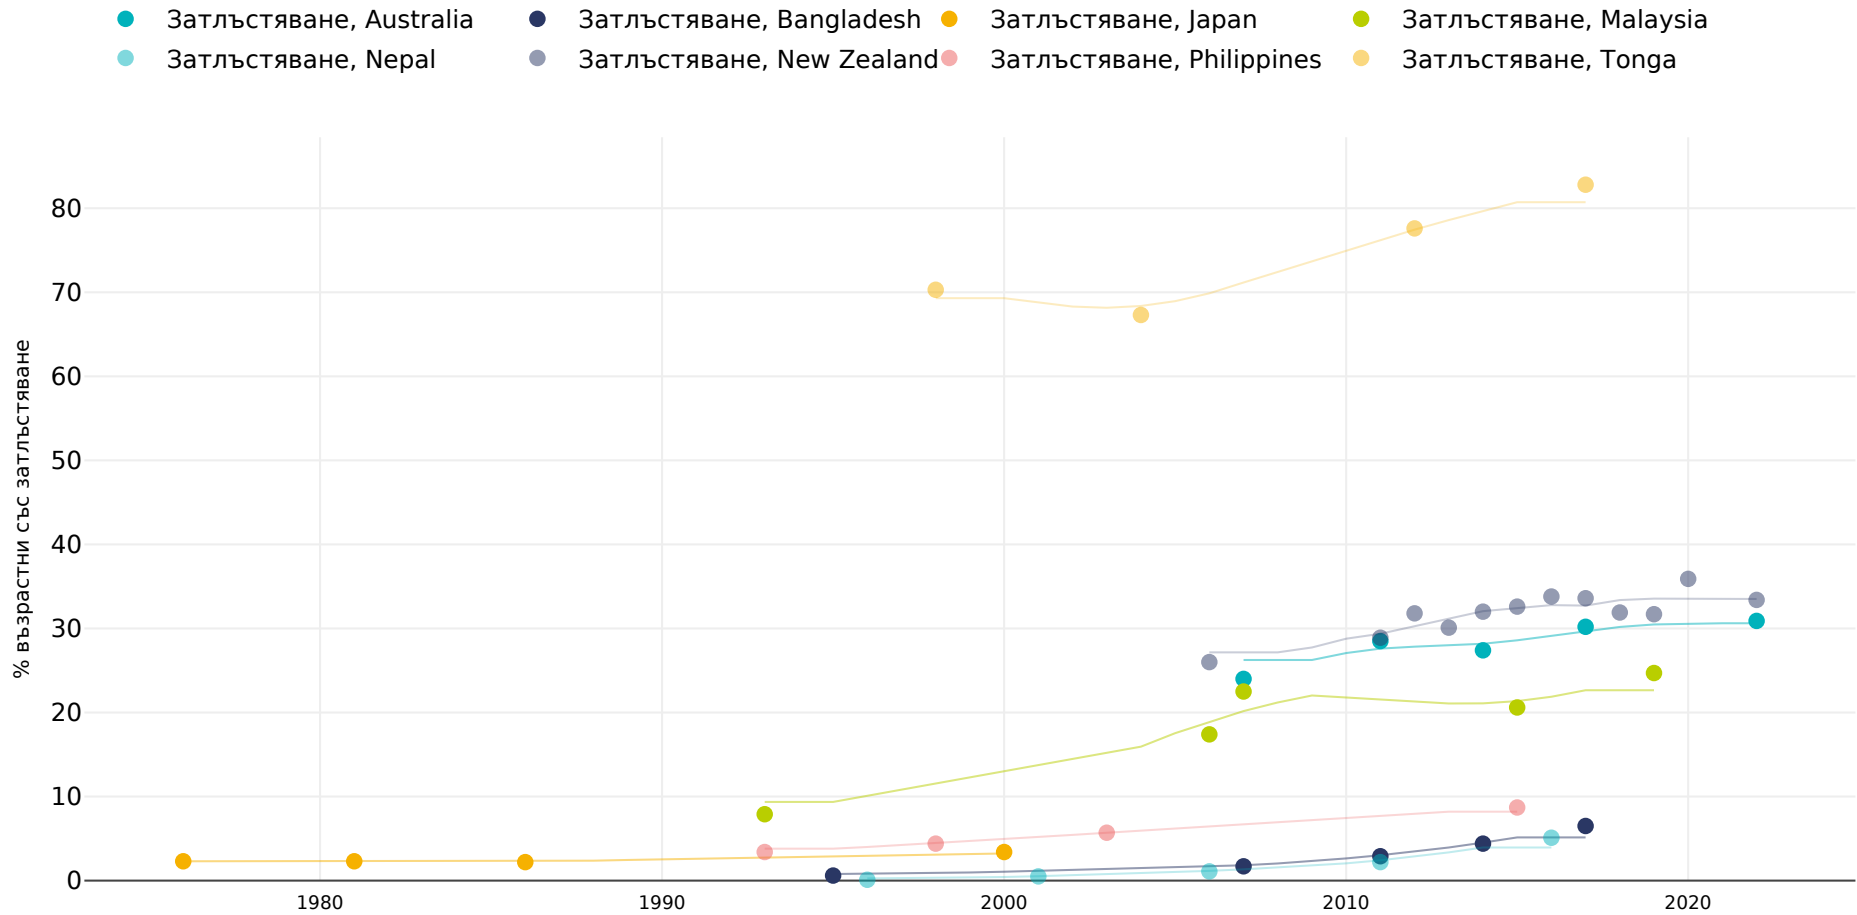

Австралия: % Adults living with obesity in selected countries in the Asia/Oceania Region 1975-2019, избрани държави

Жени

Референции: For full details of references visit <https://data.worldobesity.org/>